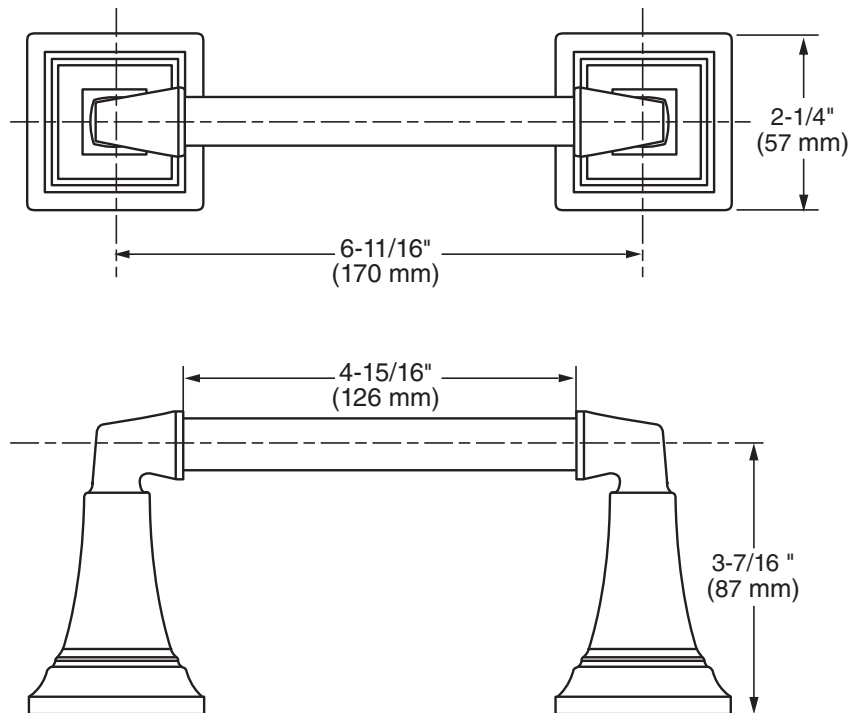

MODEL NUMBER:

□ 7455230 - Toilet Paper Holder

Available Finishes

| | |
|-----|-----------------|
| 002 | Polished Chrome |
| 295 | Brushed Nickel |
| 013 | Polished Nickel |
| 278 | Legacy Bronze |

PRODUCT FEATURES:

Materials of Construction: Metal construction for durability & long life.

Concealed Mounting: No exposed set screws.

Easy to Install

Easy to Use: Pivoting arm for easy reload

SUGGESTED SPECIFICATION

Toilet Paper Holder shall feature metal construction. Shall feature concealed mounting with no exposed set screws. Toilet Paper Holder shall be American Standard Model # 7455230.____.