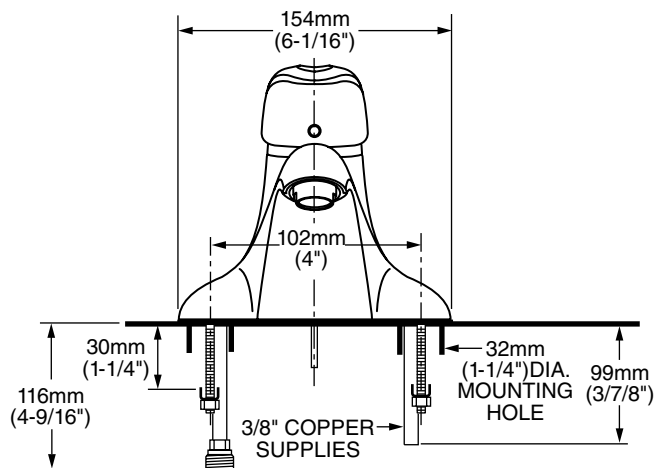

7385.040 Shown

**GENERAL DESCRIPTION:**

All metal body with choice of Metal Lever or Indexed Metal Lever Handle. Washerless 47mm ceramic disc valve cartridge with integral hot limit safety stop. Durable cast brass waterway with copper supplies (available with or without 1/2" male adapters). 20" (500mm) long flexible stainless steel drain cable is pre-assembled to faucet body (on 7385.040/045). Metal Speed Connect® drain body (on 7385.040/045) with 1-1/4" (32mm) tail piece. 1.5 gpm/5.7L/min. maximum flow rate.

**SUGGESTED SPECIFICATION**

Single control lavatory fitting shall feature an all metal body with metal lever handle. Shall feature a cast brass and copper waterway. Shall also feature a washerless ceramic disc valve cartridge with integral hot limit safety stop. Shall also feature a metal drain body with stainless steel cable actuation. Fitting shall be American Standard Model # 7385.\_\_\_\_.\_\_\_\_.

**MODEL NUMBER:**

- 7385.040 Reliant 3 Single Control Centerset**  
Metal Lever Handle. Metal Speed Connect® pop-up drain. 3/8" copper supplies.
- 7385.043 Reliant 3 Single Control Centerset**  
Indexed Metal Lever Handle. Grid drain. Less pop-up hole.
- 7385.044 Reliant 3 Single Control Centerset**  
Same as above. Less drain. Less pop-up hole.
- 7385.045 Reliant 3 Single Control Centerset**  
Metal Lever Handle. Metal Speed Connect® pop-up drain. 3/8" copper supplies with 1/2" male adapters.
- 7385.046 Reliant 3 Single Control Centerset**  
Indexed Metal Lever Handle. Grid drain. Less pop-up hole.
- 7385.047 Reliant 3 Single Control Centerset**  
Same as above. Less drain. Less pop-up hole.