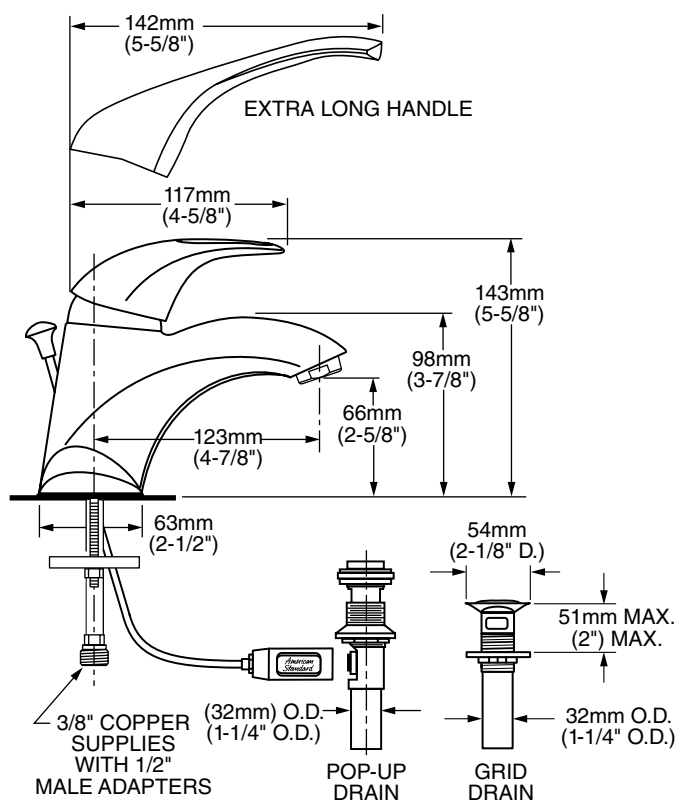

7385.040 Shown

**GENERAL DESCRIPTION:**

All metal body with choice of Metal Lever or Indexed Metal Lever Handle. Washerless 47mm ceramic disc valve cartridge with integral hot limit safety stop. Durable cast brass waterway with copper supplies (available with or without 1/2" male adapters). 20" (500mm) long flexible stainless steel drain cable is pre-assembled to faucet body (on 7385.040/045). Metal Speed Connect® drain body (on 7385.040/045) with 1-1/4" (32mm) tail piece. 1.5 gpm/5.7L/min. maximum flow rate.

**SUGGESTED SPECIFICATION**

Single control lavatory fitting shall feature an all metal body with metal lever handle. Shall feature a cast brass and copper waterway. Shall also feature a washerless ceramic disc valve cartridge with integral hot limit safety stop. Shall also feature a metal drain body with stainless steel cable actuation. Fitting shall be American Standard Model # 7385.\_\_\_\_.\_\_\_\_.

**MODEL NUMBER:**

- 7385.040 Reliant 3 Single Control Centerset**  
Metal Lever Handle. Metal Speed Connect® pop-up drain. 3/8" copper supplies.
- 7385.043 Reliant 3 Single Control Centerset**  
Indexed Metal Lever Handle. Grid drain. Less pop-up hole.
- 7385.044 Reliant 3 Single Control Centerset**  
Same as above. Less drain. Less pop-up hole.
- 7385.045 Reliant 3 Single Control Centerset**  
Metal Lever Handle. Metal Speed Connect® pop-up drain. 3/8" copper supplies with 1/2" male adapters.
- 7385.046 Reliant 3 Single Control Centerset**  
Indexed Metal Lever Handle. Grid drain. Less pop-up hole.
- 7385.047 Reliant 3 Single Control Centerset**  
Same as above. Less drain. Less pop-up hole.