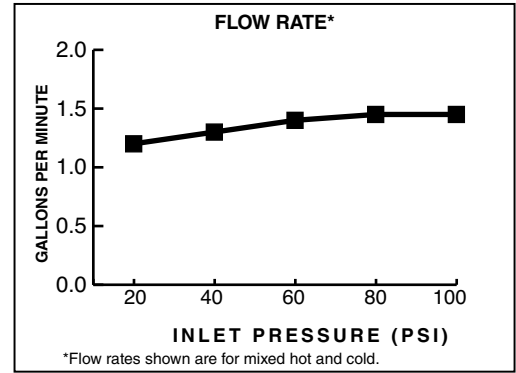

CODES AND STANDARDS

These products meet or exceed the following codes and standards:

ANSI A117.1
ASME A112.18.1
CSA B 125
NSF 61/Section 9 and Annex G

Product Number	Description	Finish Options	
		Polished Chrome	PVD Satin Nickel
		002	295
7385.040	Reliant 3 Single Control Centerset. Metal Lever Handle. Metal Speed Connect® pop-up drain. 3/8" copper supplies.		
7385.043	Reliant 3 Single Control Centerset. Indexed Metal Lever Handle. Grid drain. Less pop-up hole.		
7385.044	Reliant 3 Single Control Centerset. Same as above. Less drain. Less pop-up hole.		
7385.045	Reliant 3 Single Control Centerset. Metal Lever Handle. Metal Speed Connect® pop-up drain. 3/8" copper supplies with 1/2" male adapters.		
7385.046	Reliant 3 Single Control Centerset. Indexed Metal Lever Handle. Grid drain. Less pop-up hole.		
7385.047	Reliant 3 Single Control Centerset. Same as above. Indexed Less drain. Less pop-up hole.		

Meets the American Disabilities Act Guidelines and **ANSI A117.1** Requirements for the physically challenged.

*PCA — Pressure Compensating

To modify a product, add suffix after the 4th digit (ex. 2064F05**101.002)

***Modified product models are **NOT** WaterSense certified.

7385.040/045	7385.043/046	7385.044/047
• Metal Lever Handle • Speed Connect metal drain	• Indexed (Red/Blue) metal lever handle • Less drain, less pop-up hole	• Indexed (Red/Blue) metal lever handle • Less drain, less pop-up hole

Available Modifications***		Part Suffix**	Part Suffix**	Part Suffix**
Drain Options	Less Pop-up Drain; With Hole and Pop-up Rod	__XPR	—	—
Handle Options	Indexed Metal Lever Handle (Red/Blue)	__RB	Included	Included
	Long lever handle	__LH	__LH	__LH
Flow Control Options	0.5gpm (1.9Lpm) PCA* Spray	__F05	__F05	__F05
	Vandal-Resistant 1.5gpm/5.7L/min. PCA* Aerator	—	__V15	__V15
	1.0gpm (3.8Lpm) PCA Aerator	__F10	__F10	__F10
	Vandal-Resistant 1.0gpm (3.8Lpm) PCA Aerator	__V10	__V10	__V10
	Non-Aerated Vandal-Resistant 0.5gpm/1.9L/min. PCA Spray	—	__V05	__V05