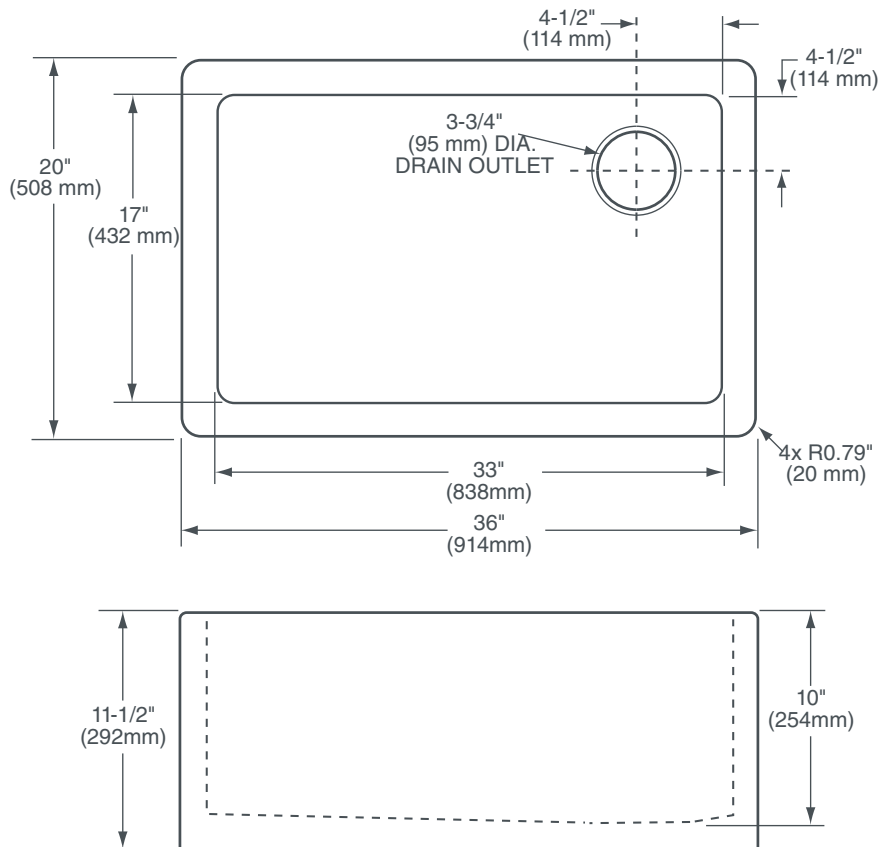

**Avery® 36 x 20 Single Bowl
Apron Kitchen Sink**

❑ **1180SB3620SS.075**

- Hand crafted Stainless Steel Apron Sink
- 16 Gauge Stainless Steel
- 10" Deep Bowl
- Undermount or flush mount installation
- Features SoundSecure+™ Sound Pads
- Features StoneLock™ Undercoating
- Finished on 4 sides
- 39" (991mm) cabinet required
- Protective stainless steel bottom grid and drain included
- Limited Lifetime Warranty on sink;
1 year on included accessories

Nominal Dimensions:

36" x 20" x 11-1/2"
(914 x 508 x 292mm)

Bowl Size:

33" (838mm) wide
17" (432mm) front to back
10" (254mm) deep

**Compliance Certifications - Meets or
Exceeds the Following Specifications:**

- ASME A112.19.3 / CSA B45.4

SEE REVERSE FOR ROUGHING-IN DIMENSIONS
AND PRODUCT SPECIFICATIONS

To Be Specified:

- ❑ Color: Stainless Steel .075

NOTES:

* DIMENSIONS SHOWN FOR LOCATION OF SUPPLIES AND "P" TRAP ARE SUGGESTED.
FITTINGS NOT INCLUDED WITH FIXTURE AND MUST BE ORDERED SEPARATELY.
SEALING COMPOUND SUPPLIED BY OTHERS.

IMPORTANT: Dimensions of fixtures are nominal and may vary within the range of tolerances established by ASME A112.19.3 / CSA B45.4.
These measurements are subject to change or cancellation. No responsibility is assumed for use of superseded or voided pages.