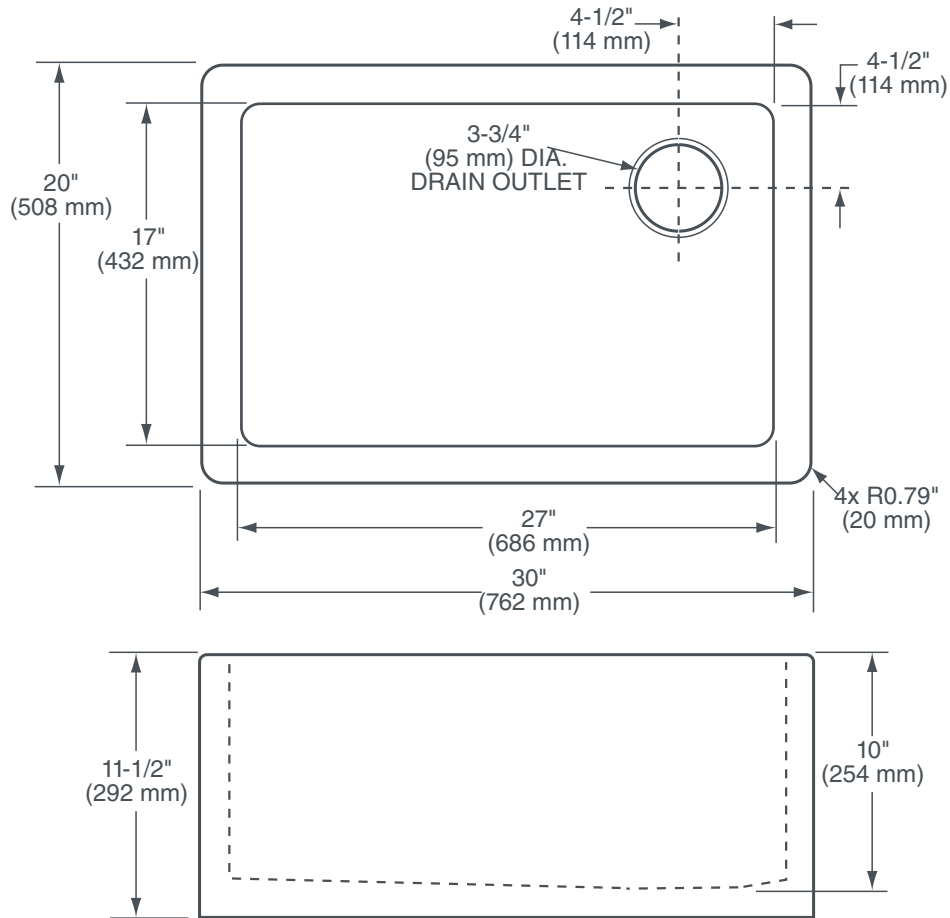

**Avery® 30 x 20 Single Bowl  
Apron Kitchen Sink**

**1180SB3020SS.075**

- Hand crafted Stainless Steel Apron Sink
- 16 Gauge Stainless Steel
- 10" Deep Bowl
- Undermount or flush mount installation
- Features SoundSecure+™ Sound Pads
- Features StoneLock™ Undercoating
- Finished on 4 sides
- 33" (838mm) cabinet required
- Protective stainless steel bottom grid and drain included
- Limited Lifetime Warranty on sink;  
1 year on included accessories

**Nominal Dimensions:**

30" x 20" x 11-1/2"  
(762 x 508 x 292mm)

**Bowl Size:**

27" (686mm) wide  
17" (432mm) front to back  
10" (254mm) deep

SEE REVERSE FOR ROUGHING-IN DIMENSIONS  
AND PRODUCT SPECIFICATIONS

**Compliance Certifications - Meets or  
Exceeds the Following Specifications:**

- ASME A112.19.3 / CSA B45.4

**To Be Specified:**

- Color: Stainless Steel .075

**NOTES:**

\* DIMENSIONS SHOWN FOR LOCATION OF SUPPLIES AND "P" TRAP ARE SUGGESTED.  
 FITTINGS NOT INCLUDED WITH FIXTURE AND MUST BE ORDERED SEPARATELY.  
 SEALING COMPOUND SUPPLIED BY OTHERS.

**IMPORTANT:** Dimensions of fixtures are nominal and may vary within the range of tolerances established by ASME A112.19.3 / CSA B45.4.  
 These measurements are subject to change or cancellation. No responsibility is assumed for use of superseded or voided pages.