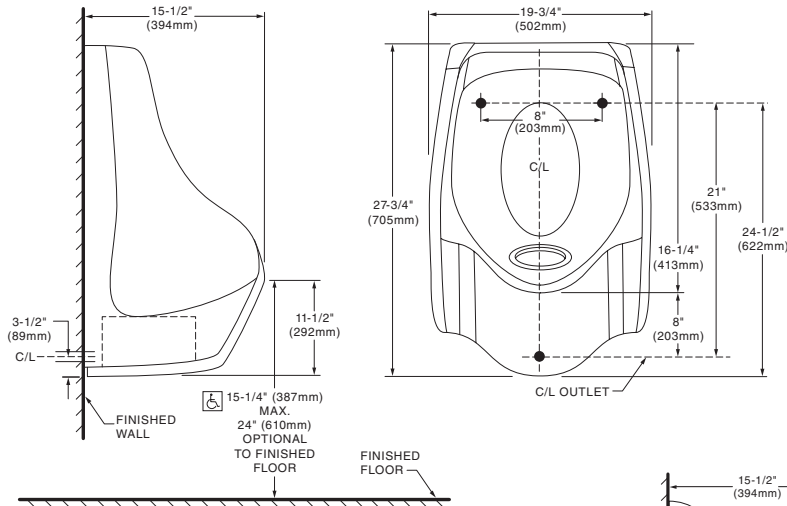

6150.100 Large

Nominal Dimensions:

502 x 705 x 394mm
(19-3/4" x 27-3/4" x 15-1/2")

6154.100 Medium

Nominal Dimensions:

403 x 622 x 394mm
(15-7/8" x 24-1/2" x 15-1/2")

6155.100 Small

Nominal Dimensions:

342 x 502 x 327mm
(13-1/4" x 19-3/4" x 12-7/8")

6156.100 Replacement Kit

Compliance Certifications -

Meets or Exceeds the Following Specifications:

- ASME A112.19.19 for Vitreous China Fixtures

To Be Specified:

- Color: White

6150.100 

6154.100 

6155.100

MEETS THE AMERICANS WITH DISABILITIES ACT GUIDELINES
AND ANSI A117.1 ACCESSIBLE AND USABLE BUILDINGS AND
FACILITIES - CHECK LOCAL CODES.

- When installed so top of rim is 387mm (15-1/4") from finished floor.

6150.100

6154.100

6155.100

NOTES:
PROVIDE SUITABLE REINFORCEMENT FOR ALL WALL SUPPORTS.

IMPORTANT: Dimensions of fixtures are nominal and may vary within the range of tolerances established by ANSI Standard A112.19.2. These measurements are subject to change or cancellation. No responsibility is assumed for use of superseded or voided pages.