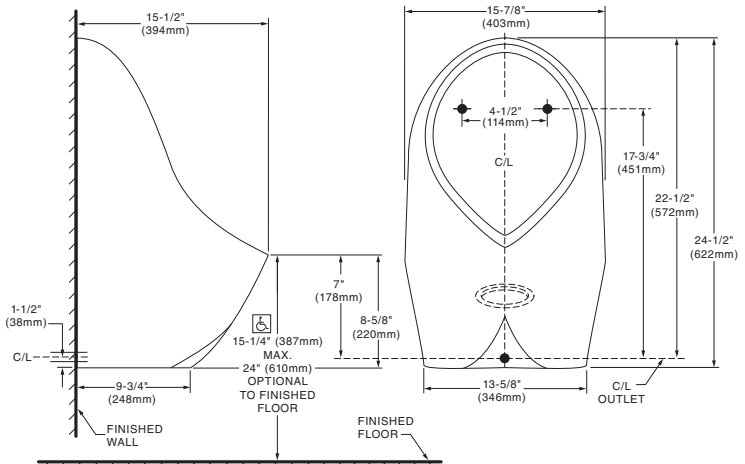

6150.100 Large

Nominal Dimensions:

502 x 705 x 394mm
(19-3/4" x 27-3/4" x 15-1/2")

6154.100 Medium

Nominal Dimensions:

403 x 622 x 394mm
(15-7/8" x 24-1/2" x 15-1/2")

6155.100 Small

Nominal Dimensions:

342 x 502 x 327mm
(13-1/4" x 19-3/4" x 12-7/8")

6156.100 Replacement Kit

Compliance Certifications -

Meets or Exceeds the Following Specifications:

- ASME A112.19.19 for Vitreous China Fixtures

To Be Specified:

- Color: White

6150.100 

6154.100 

6155.100

MEETS THE AMERICANS WITH DISABILITIES ACT GUIDELINES
AND ANSI A117.1 ACCESSIBLE AND USABLE BUILDINGS AND
FACILITIES - CHECK LOCAL CODES.

- When installed so top of rim is 387mm (15-1/4") from finished floor.

6150.100

6154.100

6155.100

NOTES:
PROVIDE SUITABLE REINFORCEMENT FOR ALL WALL SUPPORTS.

IMPORTANT: Dimensions of fixtures are nominal and may vary within the range of tolerances established by ANSI Standard A112.19.2. These measurements are subject to change or cancellation. No responsibility is assumed for use of superseded or voided pages.