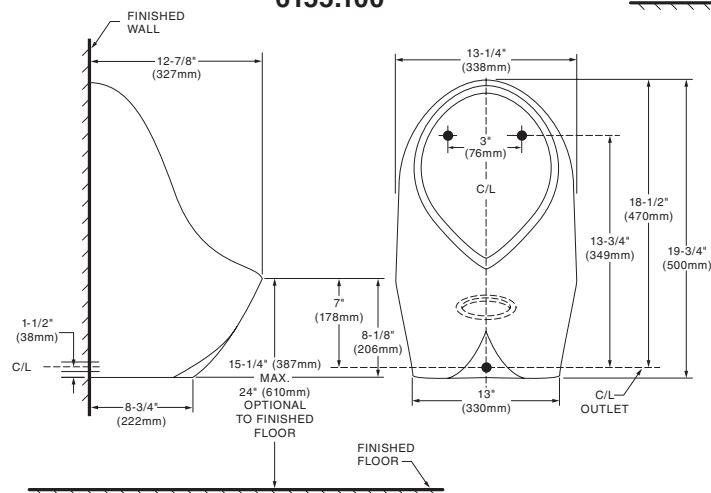

6150.100 Large

Nominal Dimensions:

502 x 705 x 394mm
(19-3/4" x 27-3/4" x 15-1/2")

6154.100 Medium

Nominal Dimensions:

403 x 622 x 394mm
(15-7/8" x 24-1/2" x 15-1/2")

6155.100 Small

Nominal Dimensions:

342 x 502 x 327mm
(13-1/4" x 19-3/4" x 12-7/8")

6156.100 Replacement Kit

Compliance Certifications -

Meets or Exceeds the Following Specifications:

- ASME A112.19.19 for Vitreous China Fixtures

To Be Specified:

- Color: White

6150.100 

6154.100 

6155.100

MEETS THE AMERICANS WITH DISABILITIES ACT GUIDELINES
AND ANSI A117.1 ACCESSIBLE AND USABLE BUILDINGS AND
FACILITIES - CHECK LOCAL CODES.

- When installed so top of rim is 387mm (15-1/4") from finished floor.

6150.100

6154.100

6155.100

NOTES:
PROVIDE SUITABLE REINFORCEMENT FOR ALL WALL SUPPORTS.

IMPORTANT: Dimensions of fixtures are nominal and may vary within the range of tolerances established by ANSI Standard A112.19.2. These measurements are subject to change or cancellation. No responsibility is assumed for use of superseded or voided pages.