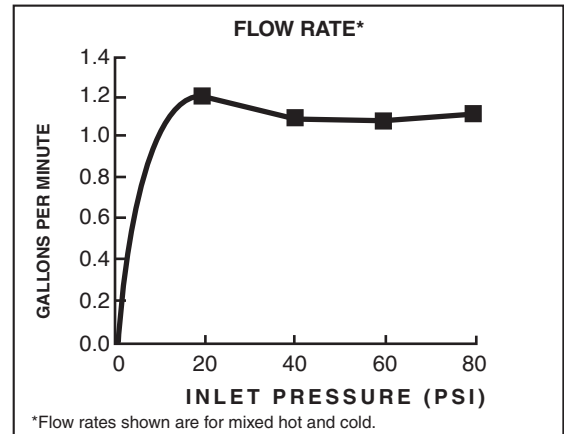

COLONY® PRO

TWO-HANDLE CENTERSET LAVATORY FAUCET WITH LEVER HANDLES

CODES AND STANDARDS

These products meet or exceed the following codes and standards:

- ANSI A117.1
- ASME A112.18.1
- CSA B125.1
- NSF 61/Section 9
- NSF 372

Product Number	Description		Finish Options		
			Polished Chrome	Legacy Bronze	PVD Brushed Nickel
			002	278	295
7075.200	Colony PRO Single Control Centerset. Metal lever handle. Metal drain.	ADA			
7075.202	Colony PRO Single Control Centerset. Lever handle. 50/50 pop-up drain.	ADA			
7075.205	Colony PRO Single Control Centerset. Lever handle. LESS drain. With pop-up hole, plug button and rod.	ADA			
7075.206	Colony PRO Single Control Centerset. Lever handle. LESS drain. LESS pop-up hole, plug button and rod.	ADA			

Meets the American Disabilities Act Guidelines and **ANSI A117.1** Requirements for the physically challenged.