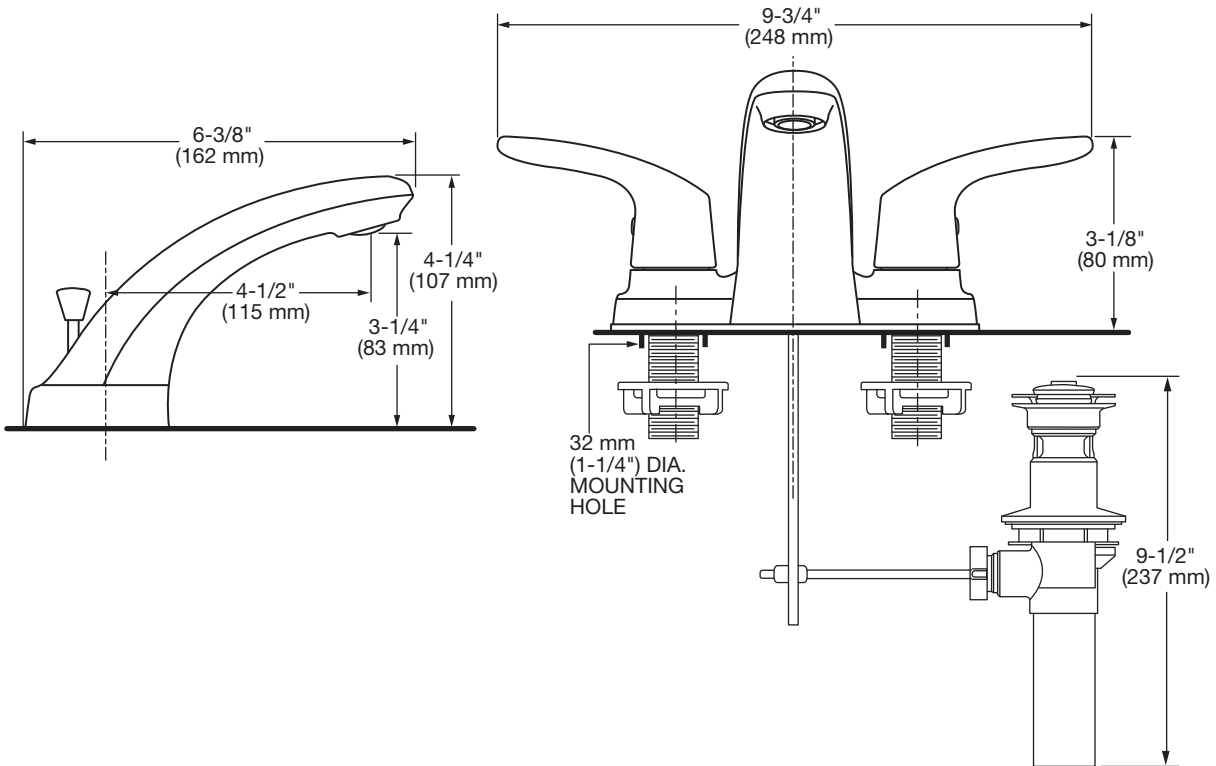

7075.200 Shown

MODEL NUMBER:

- ❑ **7075.200 Centerset Lavatory Faucet**
Metal Lever handles. Metal drain.
- ❑ **7075.202 Centerset Lavatory Faucet**
Metal lever handles. 50/50 Pop-up drain.
- ❑ **7075.205 Centerset Lavatory Faucet**
Metal lever handles. LESS drain. With pop-up hole, plug button and rod.
- ❑ **7075.206 Centerset Lavatory Faucet**
Metal lever handles. LESS drain. LESS pop-up hole, plug button and rod.

GENERAL DESCRIPTION:

Centerset lavatory faucet on 4" centers. 1/4 turn washerless ceramic disc valve cartridges. One-half inch male inlet shanks. Metal body. Color matched underbody. Metal lever handles. 1.2 gpm/4.5 L/min maximum flow rate.

PRODUCT FEATURES:

Ceramic Disc Valve Cartridge: Assures a lifetime of drip-free performance.

Lead Free: Faucet contains ≤ 0.25% total lead content by weighted average.

Simple Installation: Fast and easy one person installation. Faucet drops in from top. Quick spin nuts secure faucet in place.

SUGGESTED SPECIFICATION

Two-handle 4" centerset lavatory faucet shall feature 1/4 turn washerless ceramic disc valve cartridges. Fitting shall be American Standard Model # 7075.....

COLONY® PRO

TWO-HANDLE CENTERSET LAVATORY FAUCET WITH LEVER HANDLES