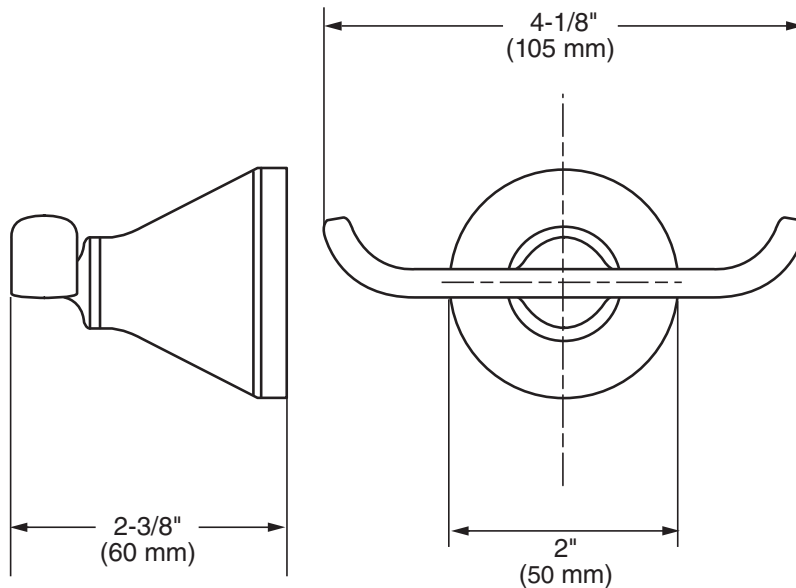

**MODEL NUMBER:**

□ 7061210 - Double Robe Hook

**Available Finishes**

002	Polished Chrome
295	Brushed Nickel
243	Matte Black

**PRODUCT FEATURES:**

**All metal construction:** Durable and long-lasting.

**Concealed Mounting:** No exposed set screws.

**Easy to Install**

**SUGGESTED SPECIFICATION**

Robe Hook shall feature metal construction. Shall feature concealed mounting with no exposed set screws. Robe Hook shall be American Standard Model # 7061210.\_\_\_\_\_.