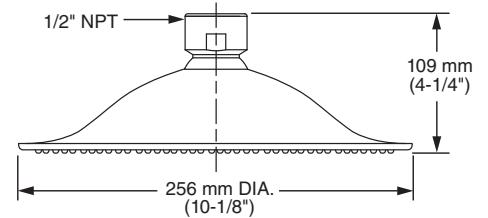

1660.660 Shown

MODEL NUMBER:

- 1660.660 6" Traditional Rain Showerhead Only
- 1660.680 8" Traditional Rain Showerhead Only
- 1660.610 10" Traditional Rain Showerhead Only

GENERAL DESCRIPTION:

Rain showerhead. Brass construction. Drenching rain spray pattern. Brass ball joint. Easy clean spray nozzles. 1/2" NPT connection. 2.5 gpm/9.5 L/min. maximum flow rate.

SUGGESTED SPECIFICATION

Showerhead shall have rain spray pattern and brass ball joint. Fitting shall be American Standard Model # 1660.6____.

CODES AND STANDARDS

These products meet or exceed the following codes and standards:

ASME A112.18.1
CSA B125.1

Product Number	Description	Finish Options		
		Polished Chrome	Oil Rubbed Bronze	PVD Satin Nickel
		002	224	295
1660.660	6" Traditional Rain Showerhead Only			
1660.680	8" Traditional Rain Showerhead Only			
1660.610	10" Traditional Rain Showerhead Only			