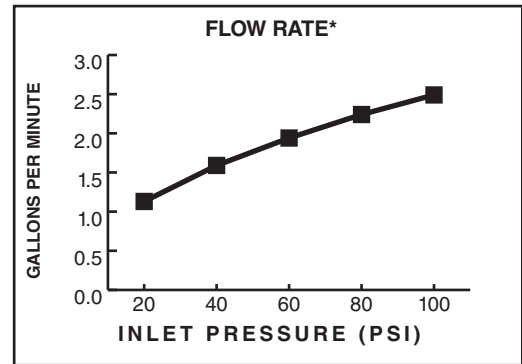

CODES AND STANDARDS

These products meet or exceed the following codes and standards:

ASME A112.18.1
CSA B125.1

Product Number	Description	Finish Options		
		Polished Chrome	Oil Rubbed Bronze	PVD Satin Nickel
		002	224	295
1660.660	6" Traditional Rain Showerhead Only			
1660.680	8" Traditional Rain Showerhead Only			
1660.610	10" Traditional Rain Showerhead Only			

Showerhead Accessories		
Product Number	Description	
1660.103	3" Ceiling Mount Shower Arm	
1660.186	6" Ceiling Mount Shower Arm	
1660.190	12" Ceiling Mount Shower Arm	
1660.194	12" Wall Mount Right Angle Shower Arm	
1660.118	18" Wall Mount Right Angle Shower Arm	
1660.198	12" Shepherd's Crook Shower Arm	
1660.191	Square Shower Arm Escutcheon