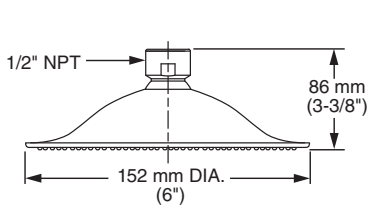

1660.660 Shown

MODEL NUMBER:

- 1660.660 6" Traditional Rain Showerhead Only
- 1660.680 8" Traditional Rain Showerhead Only
- 1660.610 10" Traditional Rain Showerhead Only

GENERAL DESCRIPTION:

Rain showerhead. Brass construction. Drenching rain spray pattern. Brass ball joint. Easy clean spray nozzles. 1/2" NPT connection. 2.5 gpm/9.5 L/min. maximum flow rate.

SUGGESTED SPECIFICATION

Showerhead shall have rain spray pattern and brass ball joint. Fitting shall be American Standard Model # 1660.6____.

CODES AND STANDARDS

These products meet or exceed the following codes and standards:

ASME A112.18.1
CSA B125.1

Product Number	Description	Finish Options		
		Polished Chrome	Oil Rubbed Bronze	PVD Satin Nickel
		002	224	295
1660.660	6" Traditional Rain Showerhead Only			
1660.680	8" Traditional Rain Showerhead Only			
1660.610	10" Traditional Rain Showerhead Only			