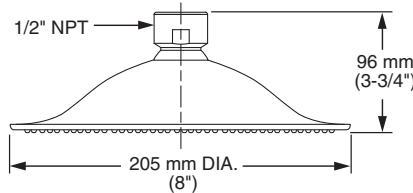

1660.660 Shown

MODEL NUMBER:

- 1660.660 6" Traditional Rain Showerhead Only
- 1660.680 8" Traditional Rain Showerhead Only
- 1660.610 10" Traditional Rain Showerhead Only

GENERAL DESCRIPTION:

Rain showerhead. Brass construction. Drenching rain spray pattern. Brass ball joint. Easy clean spray nozzles. 1/2" NPT connection. 2.5 gpm/9.5 L/min. maximum flow rate.

SUGGESTED SPECIFICATION

Showerhead shall have rain spray pattern and brass ball joint. Fitting shall be American Standard Model # 1660.6____.

CODES AND STANDARDS

These products meet or exceed the following codes and standards:

ASME A112.18.1
CSA B125.1

Product Number	Description	Finish Options		
		Polished Chrome	Oil Rubbed Bronze	PVD Satin Nickel
		002	224	295
1660.660	6" Traditional Rain Showerhead Only			
1660.680	8" Traditional Rain Showerhead Only			
1660.610	10" Traditional Rain Showerhead Only			