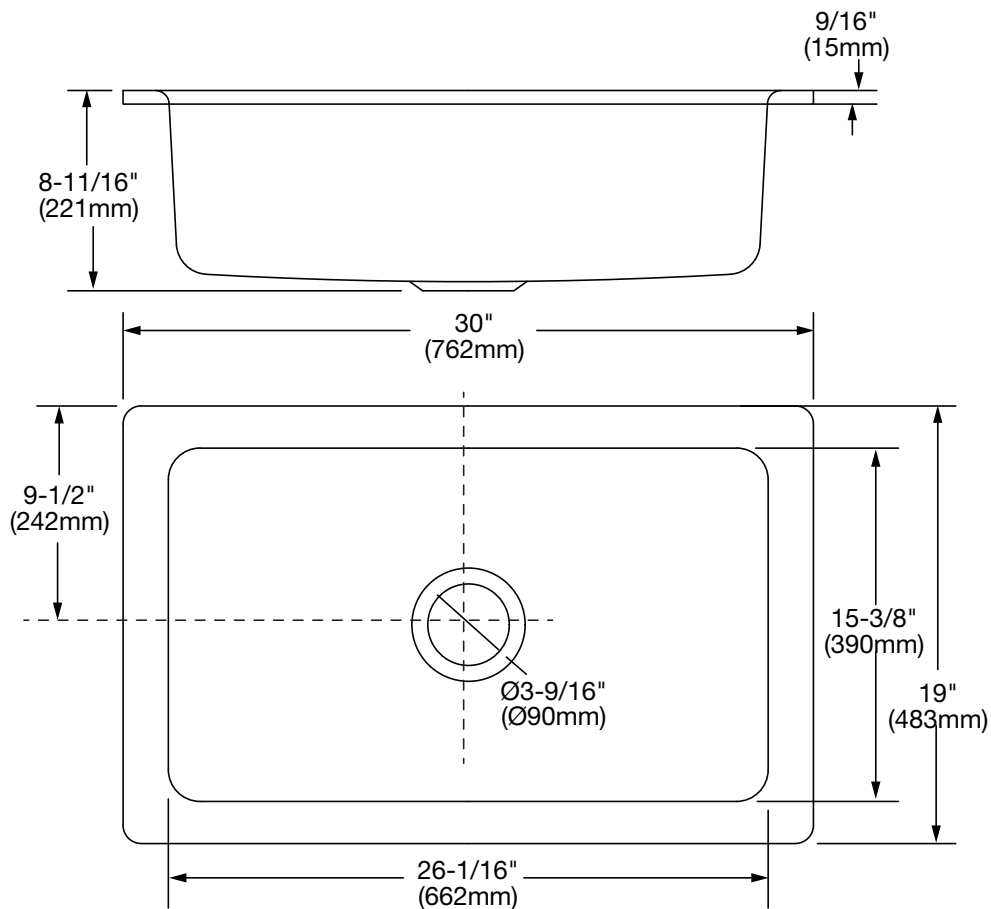

**Delancey® 30 x 19 Single Bowl
Cast Iron Kitchen Sink**

77SB30190.308

- Cast Iron Single Bowl Sink
- 8-11/16" deep bowl
- Undermount Installation
- Minimum 33" (838mm) cabinet required
- Limited Lifetime Warranty

Nominal Dimensions:

30" x 19" x 8-11/16"
(762 x 483 x 221mm)

Bowl Size:

26-1/6" (662mm) wide
15-3/8" (390mm) front to back
8-11/16" (221mm) deep

**Compliance Certifications - Meets or
Exceeds the Following Specifications:**

- **SINK:**
ASME A112.19.1 / CSA B45.2

SEE REVERSE FOR ROUGHING-IN
DIMENSIONS AND PRODUCT SPECIFICATIONS

To Be Specified:

- Color: Brilliant White .308

Optional Accessories:

Stainless Steel Bottom Grid 8432000.075
Stainless Steel Waste Fitting 9028000.075

NOTES:

* DIMENSIONS SHOWN FOR LOCATION OF SUPPLIES AND "P" TRAP ARE SUGGESTED.
 FITTINGS NOT INCLUDED WITH FIXTURE AND MUST BE ORDERED SEPARATELY.
 SEALING COMPOUND SUPPLIED BY OTHERS.

IMPORTANT: Dimensions of fixtures are nominal and may vary within the range of tolerances established by ASME A112.19.1 / CSA B45.2.
 These measurements are subject to change or cancellation. No responsibility is assumed for use of superseded or voided pages.