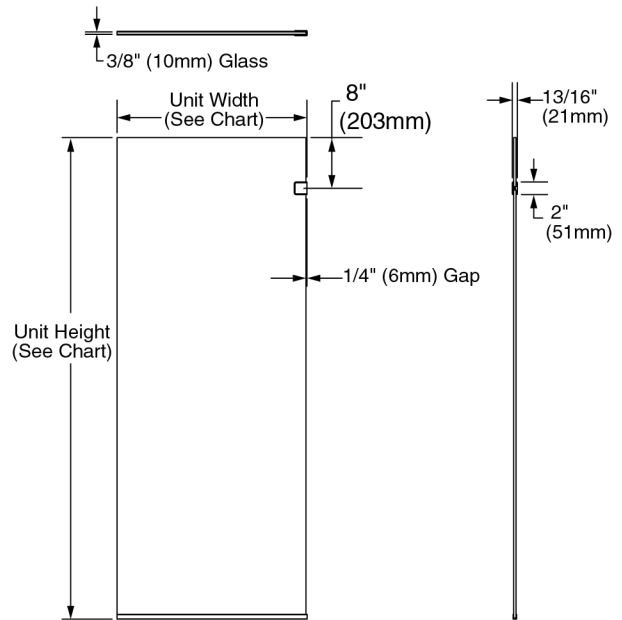

Frameless Shower Screen

AM00830400 Frameless Shower Screen

Product Features:

- Frameless shower screen recommended for 60" (1524mm) opening
- Bottom U-channel and top metal glass clamp
- Stationary screen provides easy access and an open environment
- Easy to clean glass coating helps keep glass cleaner longer
- Made of 3/8" (9mm) clear, tempered safety glass and anodized aluminum hardware
- Overall height: 76" (1930mm)
- Required threshold width is 1" (25mm)

AM00824400 Frameless Shower Screen

- Recommended for 48" (1219mm) opening

Compliance Certifications -

Meets or Exceeds the Following Specifications:

- ASTM C1464-06 and ASTM C1048
- Safety criteria CPSC 16CFR 1201 categories 1 & 2 and ANSI Z97.1
- SGCC Certified

Available Glass Options:

- .400 Clear

Optional Finishes:

- .213 Silver/Chrome

GLASS SIZING CHART			
MODEL	OPENING WIDTH	UNIT SIZE	PANEL SIZE
AM00830400	60" (1524mm)	30" x 76" (762 x 1930mm)	29-3/4" x 75-13/16" (756 x 1926mm)
AM00824400	48" (1219mm)	24" x 76" (610 x 1930mm)	23-3/4" x 75-13/16" (603 x 1926mm)