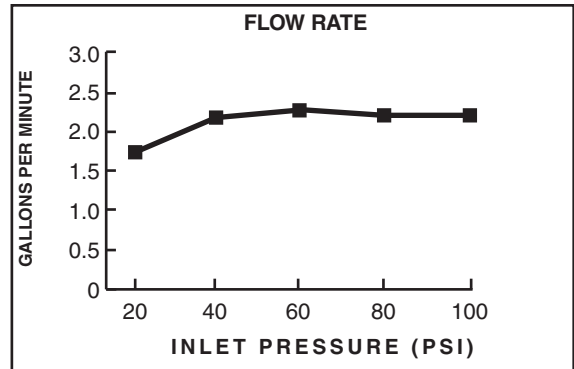

CODES AND STANDARDS

These products meet or exceed the following codes and standards:

**ASME A112.18.1
CSA 125.1**

Product Number	Description	Finish
		Polished Chrome
		002
8888.075	Easy Clean Showerhead