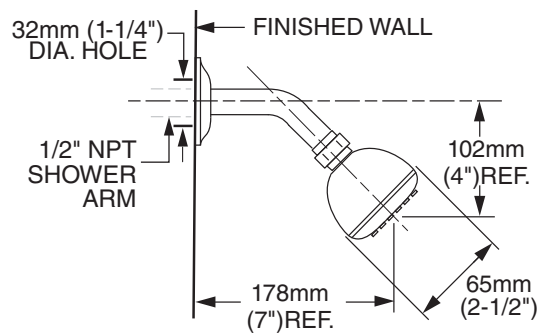

**MODEL NUMBER:**

☐ 8888.075 Easy Clean Showerhead

**GENERAL DESCRIPTION:**

Single function showerhead. Full spray pattern. Brass ball joint. Easy clean spray nozzles. 2.5gpm/9.5L/min. maximum flow rate.

Showerhead shall have 1 spray pattern and brass ball joint. Fitting shall be American Standard Model # 8888.075.\_\_\_\_.

**CODES AND STANDARDS**

These products meet or exceed the following codes and standards:

**ASME A112.18.1  
CSA 125.1**

Product Number	Description	Finish
		Polished Chrome
		002
8888.075	Easy Clean Showerhead	