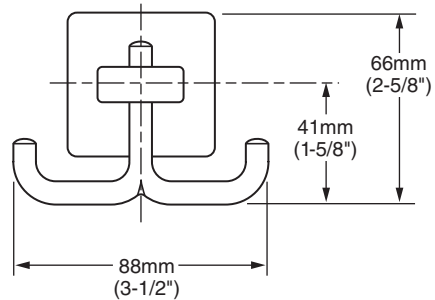

MODEL NUMBER:

■ 8335.210 Robe Hook

Available Finishes

.002	Polished Chrome
.295	Satin Nickel (PVD)

PRODUCT FEATURES:

Materials of Construction: Metal construction for durability & long life.

Concealed Mounting: No exposed set screws.

Easy to Install

Durability of Finishes: Chrome and PVD finishes will never tarnish.

SUGGESTED SPECIFICATION:

Robe Hook shall feature metal construction with tarnish - free PVD finish. Shall feature concealed mounting with no exposed set screws. Robe Hook shall be American Standard Model # 8335.210.____.