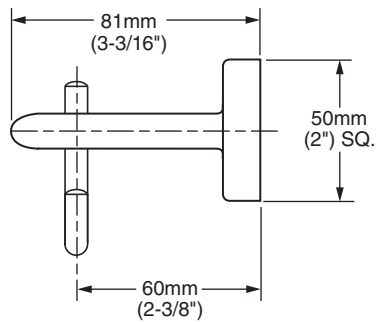

MODEL NUMBER:

■ 8335.210 Robe Hook

Available Finishes

.002	Polished Chrome
.295	Satin Nickel (PVD)

PRODUCT FEATURES:

Materials of Construction: Metal construction for durability & long life.

Concealed Mounting: No exposed set screws.

Easy to Install

Durability of Finishes: Chrome and PVD finishes will never tarnish.

SUGGESTED SPECIFICATION:

Robe Hook shall feature metal construction with tarnish - free PVD finish. Shall feature concealed mounting with no exposed set screws. Robe Hook shall be American Standard Model # 8335.210.____.