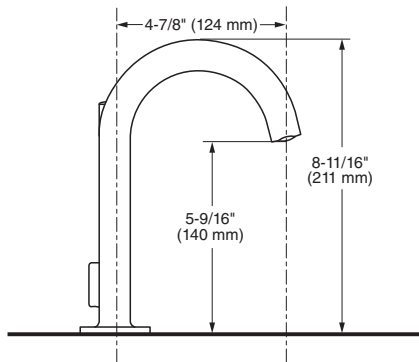

7105.801 Shown

MODEL NUMBER:

- ❑ **7105.801 Studio S Widespread**
Metal Speed Connect® pop-up drain.
Metal lever handles.
- ❑ **7105.821 Studio S Widespread**
Metal Speed Connect® pop-up drain.
Metal knob handles.

GENERAL DESCRIPTION:

Cast brass valve bodies with flexible hose connections for 6" to 12" (152 mm to 305 mm) installations. 1/4 turn washerless ceramic disc valve cartridges. Cast brass spout. Cast brass inlet shanks and 24" stainless steel braided flexible supply hoses with 3/8" compression connectors. 20 inch (500 mm) long flexible stainless steel drain cable is pre-assembled to faucet body. Metal Speed Connect® drain body with 1-1/4 inch (32 mm) tail piece. 1.2 gpm/4.5 L/min. maximum flow rate.

ADA COMPLIANT

EPA
WATERSENSE®
CERTIFIED

SUGGESTED SPECIFICATION

Two-handle widespread lavatory faucet shall feature cast brass valve bodies with flexible hose connections for 6" to 12" installations. Shall also feature 1/4 turn washerless ceramic disc valve cartridges. Shall also feature a metal drain body with stainless steel cable actuation. Fitting shall be American Standard Model #7105.8X1._____.