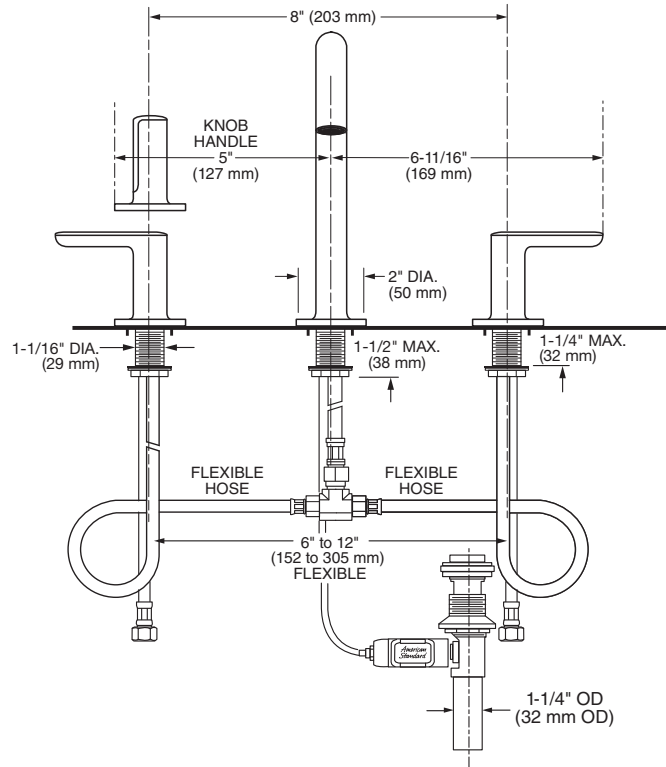

7105.801 Shown

MODEL NUMBER:

- ❑ **7105.801 Studio S Widespread**
Metal Speed Connect® pop-up drain.
Metal lever handles.
- ❑ **7105.821 Studio S Widespread**
Metal Speed Connect® pop-up drain.
Metal knob handles.

GENERAL DESCRIPTION:

Cast brass valve bodies with flexible hose connections for 6" to 12" (152 mm to 305 mm) installations. 1/4 turn washerless ceramic disc valve cartridges. Cast brass spout. Cast brass inlet shanks and 24" stainless steel braided flexible supply hoses with 3/8" compression connectors. 20 inch (500 mm) long flexible stainless steel drain cable is pre-assembled to faucet body. Metal Speed Connect® drain body with 1-1/4 inch (32 mm) tail piece. 1.2 gpm/4.5 L/min. maximum flow rate.

PRODUCT FEATURES:

- Brass Construction:** Durable. Easy to clean. Ideal for prolonged contact with water. Provides the finest surface for application of colors and finishes.
- Ceramic Disc Valve Cartridge:** Assures a lifetime of smooth handle operation and drip-free performance.
- Exclusive Speed Connect Metal Drain:**
 - Fewer parts. Installs in less time.
 - No adjustments required - seals the first time, every time.
 - Flexible stainless steel cable - installs effortlessly in tight spaces.
- Lead Free:** Faucet contains ≤ 0.25% total lead content by weighted average.

ADA COMPLIANT

EPA
WATERSENSE®
CERTIFIED

SUGGESTED SPECIFICATION

Two-handle widespread lavatory faucet shall feature cast brass valve bodies with flexible hose connections for 6" to 12" installations. Shall also feature 1/4 turn washerless ceramic disc valve cartridges. Shall also feature a metal drain body with stainless steel cable actuation. Fitting shall be American Standard Model #7105.8X1._____.