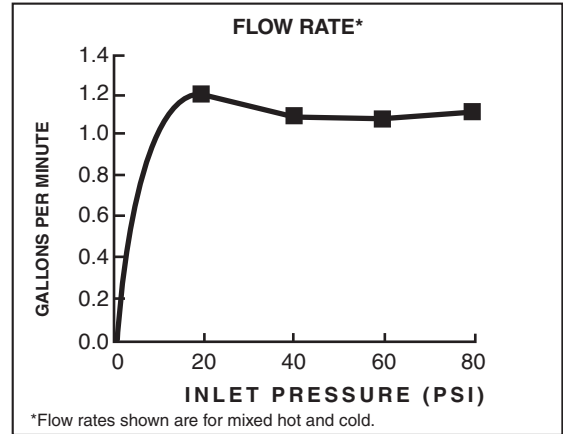

CODES AND STANDARDS

These products meet or exceed the following codes and standards:

- **ANSI A117.1**
- **ASME A112.18.1**
- **CSA B125.1**
- **NSF 61/Section 9**
- **NSF 372**

Product Number	Description		Finish Options		
			Polished Chrome	PVD Brushed Nickel	Matte Black
			002	295	243
7105.801	Studio S Widespread with metal Speed Connect® pop-up drain. Metal lever handles.	ADA			
7105.821	Studio S Widespread with metal Speed Connect® pop-up drain. Metal knob handles.	ADA			

Meets the American Disabilities Act Guidelines and **ANSI A117.1** Requirements for the physically challenged.