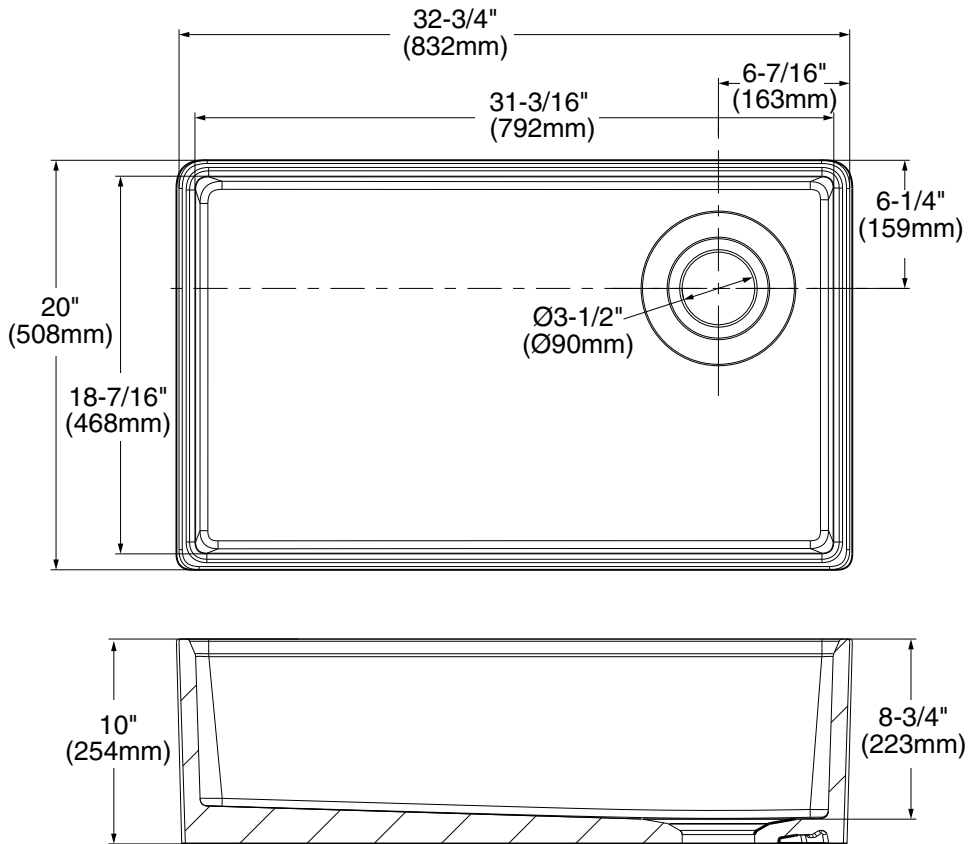

**Avery® 33 x 20 Single Bowl
Apron Kitchen Sink**

1180SB3320.291

- Hand Crafted Fine Fire Clay Apron Sink
- Finished on all 4 sides
- Offset drain
- Undermount or flush mount installation
- Protective stainless steel bottom grid and drain included
- 36" (914mm) cabinet required
- 5 year limited warranty on sink;
1 year on included accessories

Nominal Dimensions:

32-3/4" x 20" x 10"
(832 x 508 x 254mm)

Bowl Size:

31-3/16" (792mm) wide
18-7/16" (468mm) front to back
8-3/4" (223mm) deep

**Compliance Certifications - Meets or
Exceeds the Following Specifications:**

- ASME A112.19.2 / CSA B45.1

SEE REVERSE FOR ROUGHING-IN DIMENSIONS
AND PRODUCT SPECIFICATIONS

To Be Specified:

- Color: Alabaster White .291

NOTES:

* DIMENSIONS SHOWN FOR LOCATION OF SUPPLIES AND "P" TRAP ARE SUGGESTED.
FITTINGS NOT INCLUDED WITH FIXTURE AND MUST BE ORDERED SEPARATELY.
SEALING COMPOUND SUPPLIED BY OTHERS.

IMPORTANT: Dimensions of fixtures are nominal and may vary within the range of tolerances established by ASME A112.19.2 / CSA B45.1.
These measurements are subject to change or cancellation. No responsibility is assumed for use of superseded or voided pages.