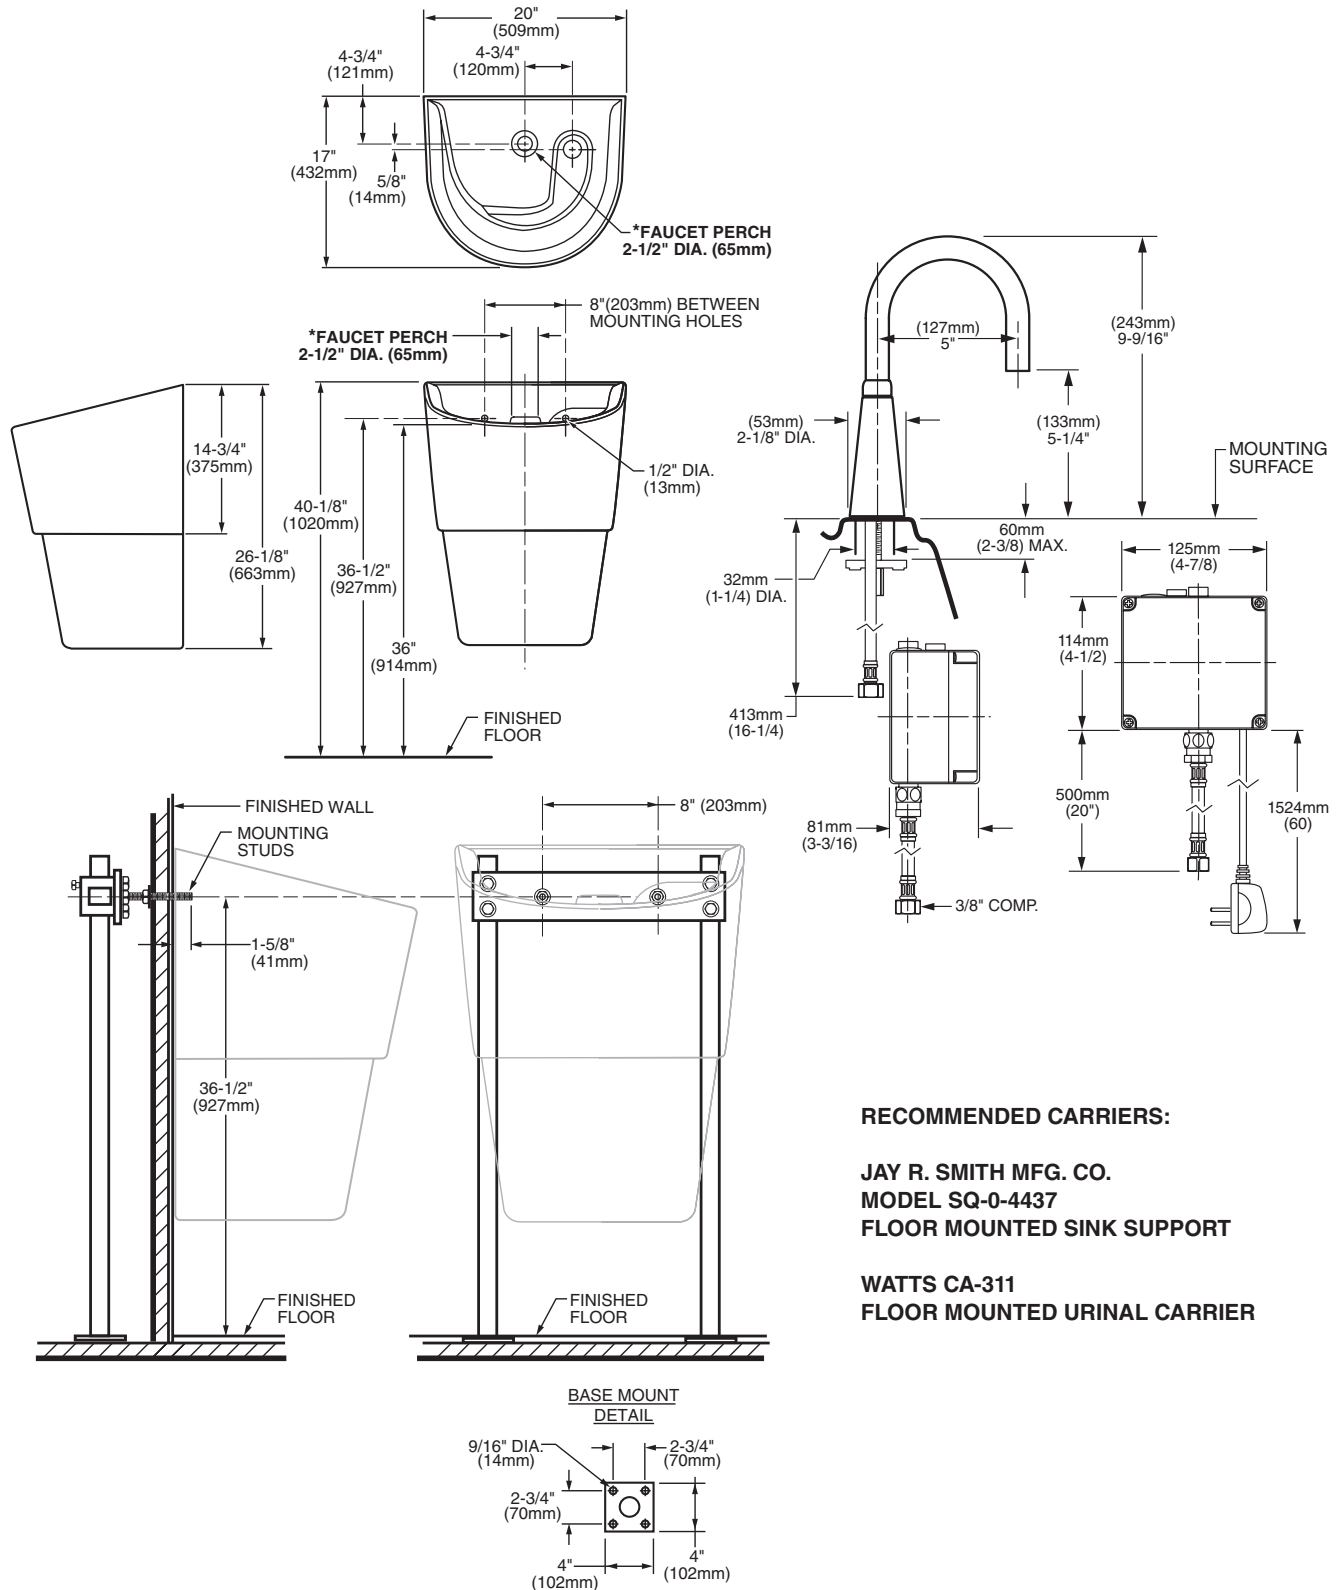

RECOMMENDED CARRIERS:

JAY R. SMITH MFG. CO.
MODEL SQ-0-4437
FLOOR MOUNTED SINK SUPPORT

WATTS CA-311
FLOOR MOUNTED URINAL CARRIER

* This product will not eliminate the risk of infection, but provides a hygienic environment by reducing splashing through its unique design.