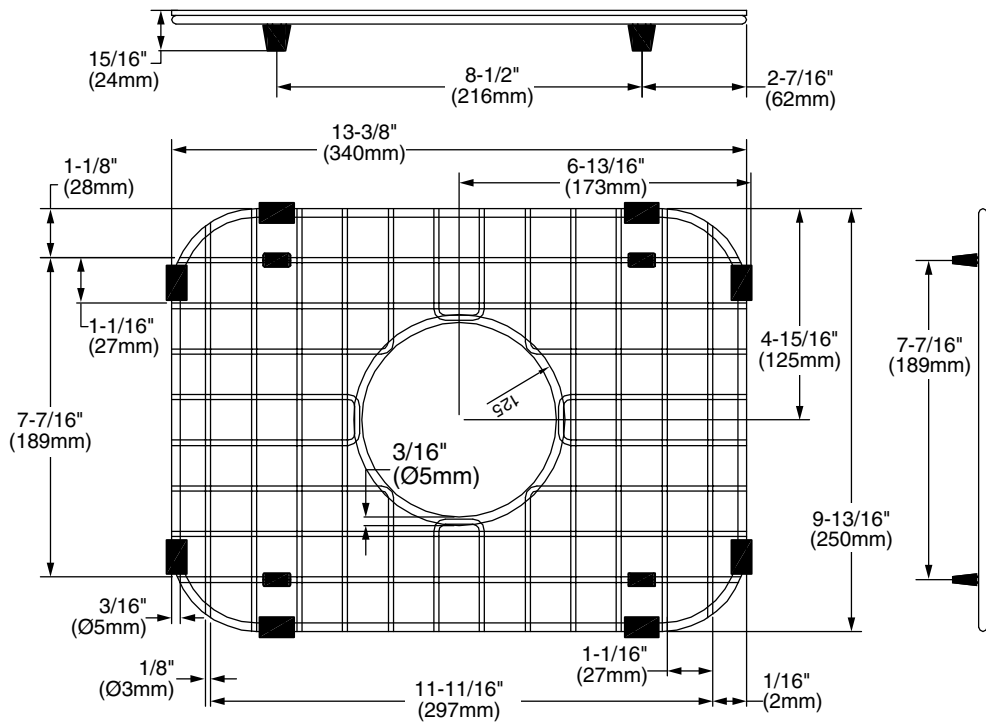

Stainless Steel Kitchen Sink Bottom Grid Set

- ☐ Polished stainless with coordinating plastic feet and side bumpers
- For use with Delancey 30" x 19" Double Bowl Cast Iron Kitchen Sinks
77DB30190.308

Nominal Dimensions: Each Grid

14-3/8" x 14-3/16" x 1"
(365 x 360 x 24mm)

IMPORTANT: These measurements are subject to change or cancellation. No responsibility is assumed for use of superseded or voided leaflet.

To Be Specified: