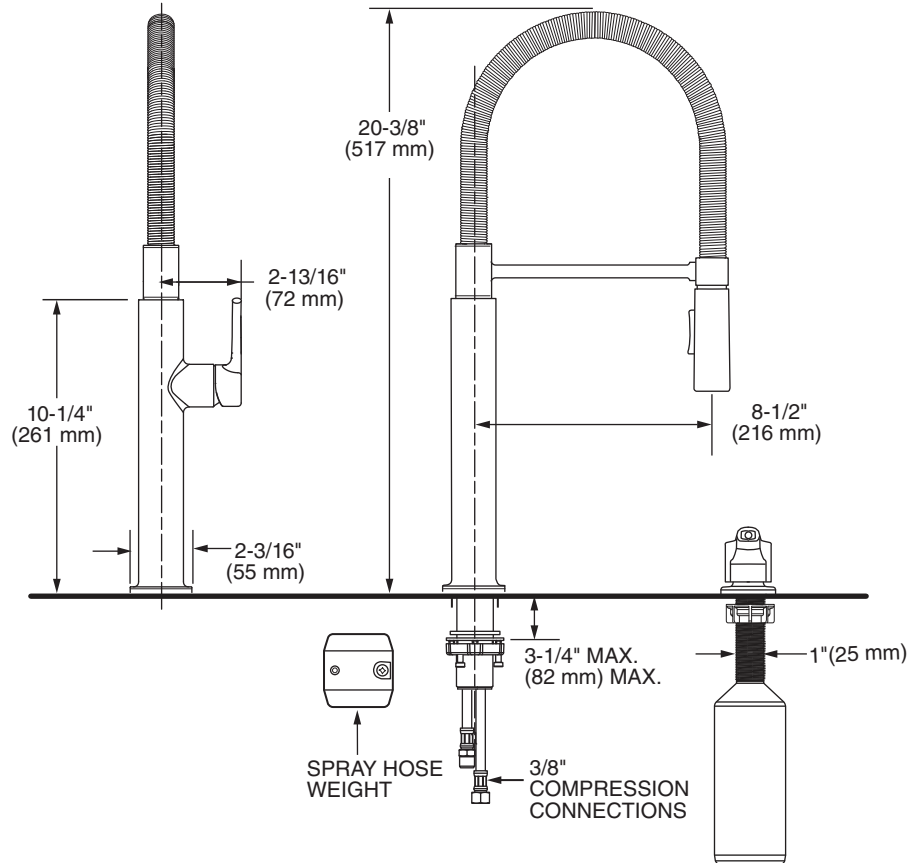

MODEL NUMBER:

- 4803350 Semi Pro Pull-Down Dual Spray Kitchen Faucet with Spring Spout
Stainless Steel, Chrome, & Matte Black Finish.

GENERAL DESCRIPTION:

More than a professional look, the Studio S Semi Pro Dual-Spray Kitchen Faucet with Spring Spout from American Standard combines commercial-inspired design thoughtfully engineered for today's home. Contemporary cylinder base with raised, one-piece lever handle and flexible stainless steel coil lends an impressive gourmet touch. Allowing easy maneuverability and ample room for filling large pots, this hardworking faucet is softened by a slightly flared, pull-down spray head that's easy to grasp and offers stream and powerful spray functions. The perfect choice for a complete kitchen makeover or easy update, Studio S promises drip-free dependability and adds five-star distinction to your kitchen design.

PRODUCT FEATURES:

- Flexible stainless steel coil spring for full reach and wipe-clean care
- Dual-function spray head offers stream and forceful spray for rinsing
- Easy-clean, one-piece lever handle eliminates tiny crevices where build-up hides
- Dock-Tite magnetic docking system secures the spray head in place
- Swivel spout rotates 360° for optimal reach and range of motion in and around the sink
- Rubber spray nozzles wipe clean easily with your fingertip
- Drip-free performance with high quality ceramic disc valve
- Durable brass and metal construction
- Pre-installed braided nylon supply lines
- Limited lifetime warranty

SUGGESTED SPECIFICATION

1- handle Semi-Pro Kitchen Faucet shall feature a culinary spring swivel spout, and metal reinforced hose, body and handle. Shall also feature Dock-Tite™ technology, 28 mm washerless ceramic disc valve cartridge and 38" flexible supply hoses. Faucet shall be American Standard Model # 4803350._____.