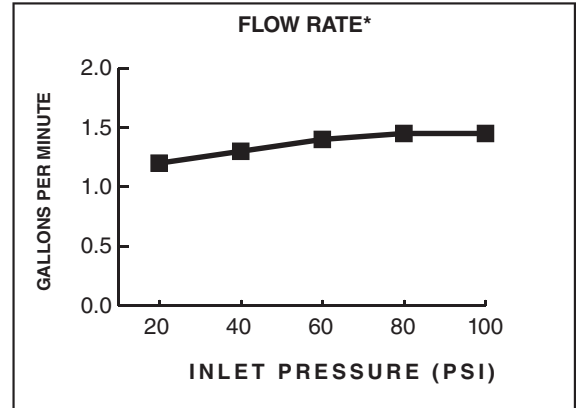

CODES AND STANDARDS

These products meet or exceed the following codes and standards:

- **ANSI A117.1**
- **ASME A112.18.1**
- **CSA B125.1**
- **NSF 61/Section 9**
- **NSF 372**