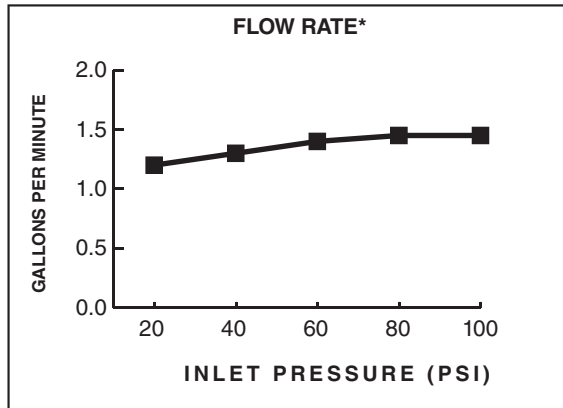

CODES AND STANDARDS

These products meet or exceed the following codes and standards:

- **ANSI A117.1**
- **ASME A112.18.1**
- **CSA B125.1**
- **NSF 61/Section 9**
- **NSF 372**