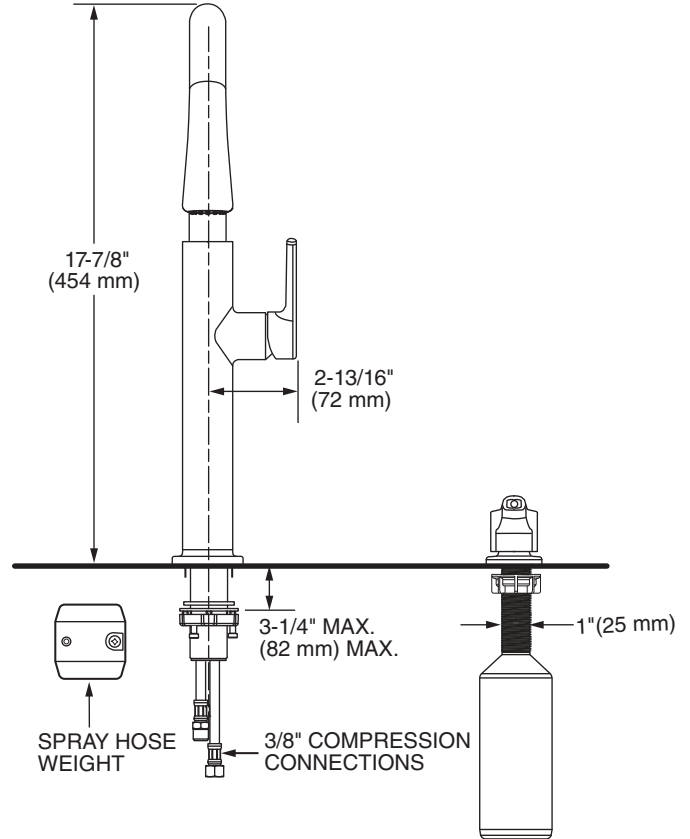

MODEL NUMBER:

□ 4803300 Pull-Down Dual Spray Kitchen Faucet
Stainless Steel, Chrome, & Matte Black Finish.

GENERAL DESCRIPTION:

Thoughtful design makes all the difference in the presence and performance of the Studio S Pull-Down Dual-Spray Kitchen Faucet from American Standard. Contemporary cylinder profile is 18-in. tall creating a focal point and allowing ample room for filling large pots with ease. The pull-down spray head is easy to grasp and change spray functions from stream to a powerful spray. Unique raised single handle lever provides drip-free performance and adds distinction to your kitchen design.

PRODUCT FEATURES:

- High 18-in. design makes it easy to fill large pots and lends a professional look
- Wipe-clean, one-piece lever handle eliminates tiny crevices where build-up hides
- Dual-function spray head with pause easily toggles from a powerful spray to a smooth stream with one hand
- Re-Trax feature ensures smooth retraction of spray head after use
- Dock-Tite magnetic docking system secures the spray head in place
- Swivel spout rotates 360° for optimal reach and range of motion in and around the sink
- Rubber spray nozzles wipe clean easily with your fingertip
- Drip-free performance with high quality ceramic disc valve
- Durable brass and metal construction
- Pre-installed braided nylon supply lines
- Limited lifetime warranty

SUGGESTED SPECIFICATION

Single control kitchen pull-down faucet shall feature a high arc metal swivel spout and metal lever handle. Shall also feature 28 mm washerless ceramic disc valve cartridge and 38" flexible supply hoses. Faucet shall include Re-Trax Retraction System and Dock-Tite Docking System. Faucet shall be American Standard Model # 4803300._____.