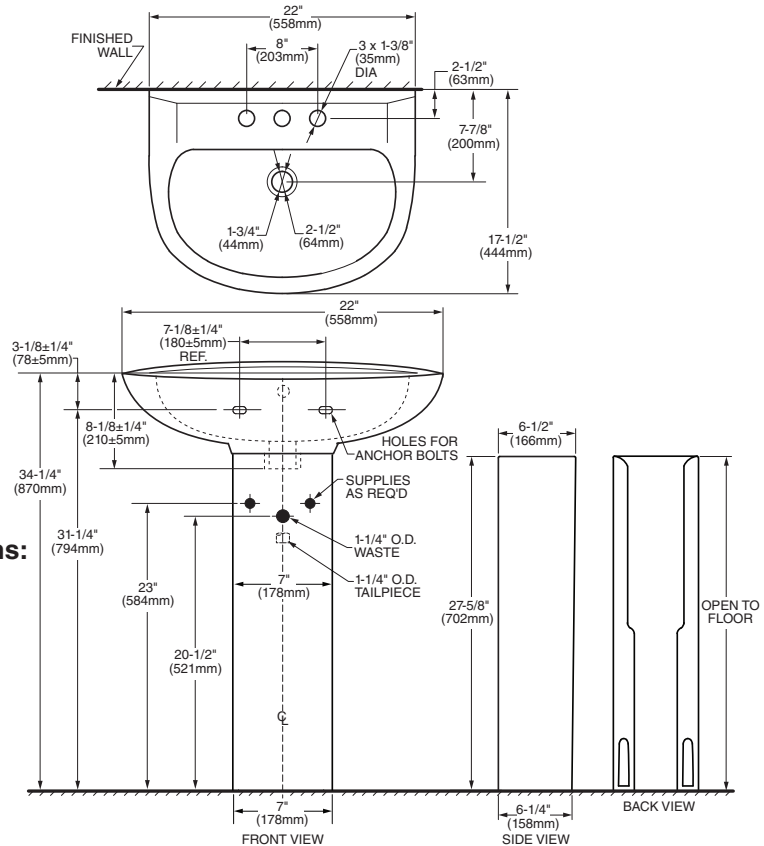

Nominal Dimensions:

22" x 17-1/2" x 34-1/4"
(558 x 444 x 870mm)

Separate Components:

- 0467.001** Pedestal top Center Hole only
- 0467.004** Pedestal top 4" (102mm) centers
- 0467.008** Pedestal top 8" (203mm) centers
- 731150-400** Pedestal only

Bowl sizes:

18-1/4" (464mm) wide
11" (279mm) front to back
6" (152mm) deep

Compliance Certifications -

Meets or Exceeds the Following Specifications:

- ASME A112.19.2M for Vitreous China Fixtures

To Be Specified:

- Color: White Bone Linen
- Faucet:
- Faucet Finish:
- Supplies:
- 1-1/4" Trap:

NOTES:

- * DIMENSIONS SHOWN FOR LOCATION OF SUPPLIES AND "P" TRAP ARE SUGGESTED.
- ▼ ANCHOR SCREWS FOR PEDESTAL NOT INCLUDED. INSTALLATION INSTRUCTIONS SUPPLIED WITH LAVATORY.
- SUITABLE FOR REINFORCEMENT ONLY, ACTUAL DIMENSIONS MUST BE TAKEN FROM FIXTURE.
- FITTINGS NOT INCLUDED AND MUST BE ORDERED SEPARATELY. PROVIDE SUITABLE REINFORCEMENT FOR ALL WALL SUPPORTS.

IMPORTANT: Dimensions of fixtures are nominal and may vary within the range of tolerances established by ANSI Standard A112.19.2. These measurements are subject to change or cancellation. No responsibility is assumed for use of superseded or voided pages.