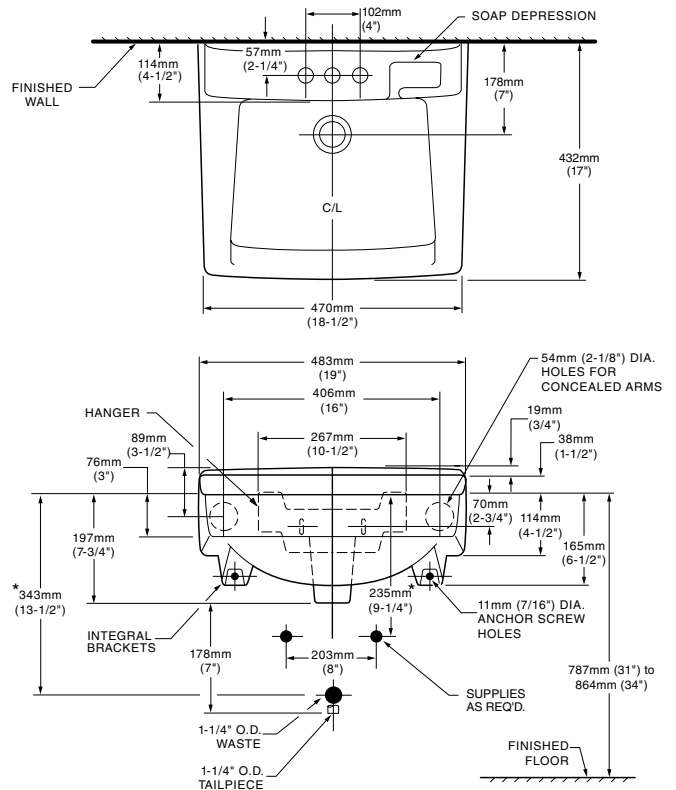

DECLYN™ WALL-HUNG LAVATORY

- Wall-hung sink
- Vitreous china
- Rear overflow
- Soap depression
- Faucet ledge
  Shown with 2000.101 Ceramix faucet
  (not included)

☐ **0321.026** With wall hanger (Illustrated)
Faucet holes on 102mm (4") centers

☐ **0321.075** For concealed arms support
Faucet holes on 102mm (4") centers

Nominal Dimensions:

470 x 432mm
(18-1/2" x 17")

Bowl sizes:

362mm (14-1/4") wide
273mm (10-3/4") front to back
152mm (6") deep

Compliance Certifications -

Meets or Exceeds the Following Specifications:

- ASME A112.19.2 for Vitreous China Fixtures

To Be Specified:

- ☐ Color: ☐ White
- ☐ Faucet*:
- ☐ Faucet Finish:
- ☐ Supplies:
- ☐ 1-1/4" Trap:
- ☐ Nipple:
- ☐ Concealed Arms Support (by others):

* See faucet section for additional models available

NOTES:

* DIMENSIONS SHOWN FOR LOCATION OF SUPPLIES AND "P" TRAP ARE SUGGESTED. PROVIDE SUITABLE REINFORCEMENT FOR ALL WALL SUPPORTS. FITTINGS NOT INCLUDED AND MUST BE ORDERED SEPARATELY.

IMPORTANT: Dimensions of fixtures are nominal and may vary within the range of tolerances established by ANSI Standard A112.19.2. These measurements are subject to change or cancellation. No responsibility is assumed for use of superseded or voided pages.