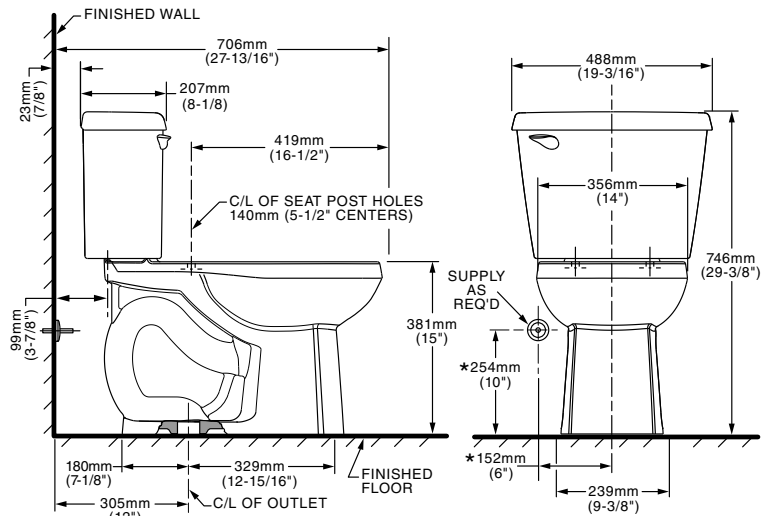

COLONY® ROUND FRONT 12" ROUGH TOILET

221DA.004

- Vitreous china
- Low consumption (6.0 Lpf/1.6 gpf)
- PowerWash® rim scrubs bowl with each flush
- Includes color match bowl caps
- 2" flush valve
- 2" trapway
- 12" (305mm) rough-in
- Generous 9" x 8" water surface area
- Color matched trip lever is supplied
- 2 year warranty

3251D.101 Round Front Bowl

4192A.004 Tank

Nominal Dimensions:

706 x 488 x 746mm
 (27-13/16" x 19-3/16" x 29-3/8")

Fixture only, seat and supply sold separately

Alternative Tank Configurations Available:

- 4192A.064** Tank complete with tank cover locking device
- 4192A.005** Tank complete with trip lever located on right side

Compliance Certifications - Meets or Exceeds the Following Specifications:

- ASME A112.19.2-2008/CSA B45.1-08 for Vitreous China Fixtures

NOTES:

THIS TOILET IS DESIGNED TO ROUGH-IN AT A MINIMUM DIMENSION OF 305MM (12") FROM FINISHED WALL TO C/L OF OUTLET. SUPPLY NOT INCLUDED WITH FIXTURE AND MUST BE ORDERED SEPARATELY. * DIMENSION SHOWN FOR LOCATION OF SUPPLY IS SUGGESTED.

To Be Specified:

- Color: White Bone Linen
- Seat: American Standard #5322.011 "Rise and Shine" solid plastic closed front round seat with cover
- Supply with stop: