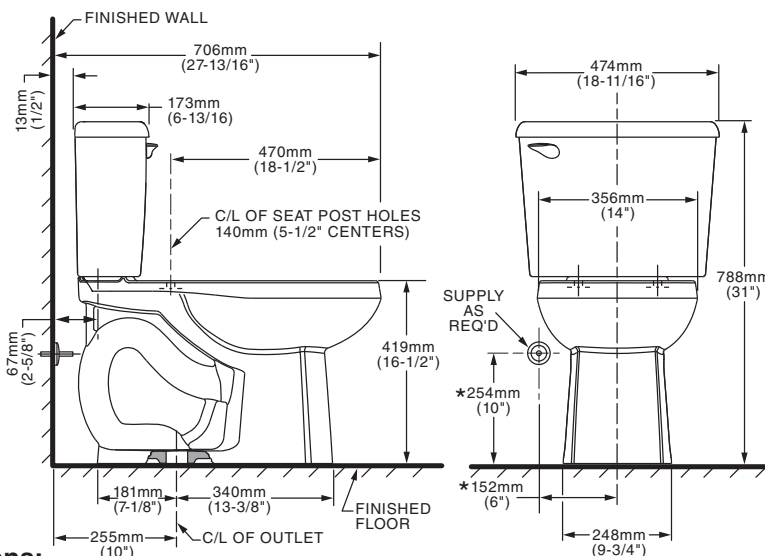

**COLONY® RIGHT HEIGHT®
ELONGATED 10" ROUGH TOILET**
VITREOUS CHINA

**COLONY® RIGHT HEIGHT® ELONGATED
10" ROUGH TOILET**

221AB.004

- Vitreous china
- Low consumption (6.0 Lpf/1.6 gpf)
- PowerWash® rim scrubs bowl with each flush
- Includes color match bowl caps
- 2" flush valve
- 2" trapway
- 16-1/2" rim height for accessible applications
- 10" (254mm) rough-in
- Generous 9" x 8" water surface area
- Color matched trip lever is supplied
- 2 year warranty

3251A.101 Right Height® Elongated Bowl

4192B.004 Tank

Nominal Dimensions:

706 x 474 x 788mm
(27-13/16" x 18-11/16" x 31")

Fixture only, seat and supply sold separately

Compliance Certifications -

Meets or Exceeds the Following Specifications:

- ASME A112.19.2-2008/CSA B45.1-08 for Vitreous China Fixtures

NOTES:

THIS TOILET IS DESIGNED TO ROUGH-IN AT A MINIMUM DIMENSION OF 254MM (10") FROM FINISHED WALL TO C/L OF OUTLET.

SUPPLY NOT INCLUDED WITH FIXTURE AND MUST BE ORDERED SEPARATELY.

- Color: White Bone Linen
- Seat: American Standard #5324.019 "Rise and Shine" solid plastic closed front elongated seat with cover
- Supply with stop: