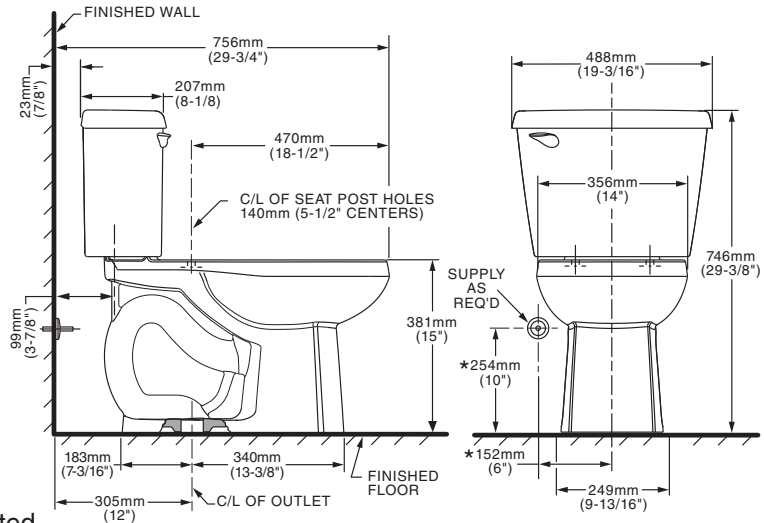

COLONY® ELONGATED 12" ROUGH TOILET

221CA.004

- Vitreous china
- Low consumption (6.0 Lpf/1.6 gpf)
- PowerWash® rim scrubs bowl with each flush
- Includes color match bowl caps
- 2" flush valve
- 2" trapway
- 12" (305mm) rough-in
- Generous 9" x 8" water surface area
- Color matched trip lever is supplied
- 2 year warranty

221CA.005 Same as above except with trip lever on right side

3251C.101 Elongated Bowl

4192A.004 Tank

Nominal Dimensions:

756 x 488 x 746mm
 (29-3/4" x 19-3/16" x 29-3/8")

Fixture only, seat and supply sold separately

- ASME A112.19.2-2008/CSA B45.1-08 for Vitreous China Fixtures

NOTES:
 THIS TOILET IS DESIGNED TO ROUGH-IN AT A MINIMUM DIMENSION OF 305MM (12") FROM FINISHED WALL TO C/L OF OUTLET. SUPPLY NOT INCLUDED WITH FIXTURE AND MUST BE ORDERED SEPARATELY. * DIMENSION SHOWN FOR LOCATION OF SUPPLY IS SUGGESTED.

To Be Specified:

- Color: White Bone Linen
- Seat: American Standard #5324.019 "Rise and Shine" solid plastic closed front elongated seat with cover
- Supply with stop: