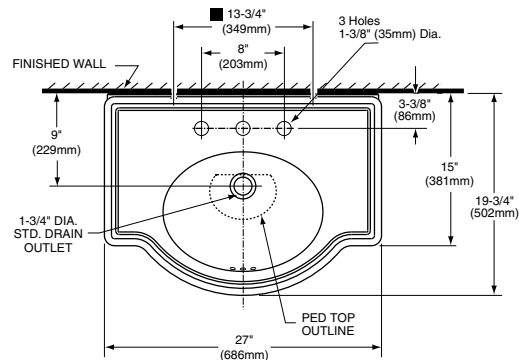

RETROSPECT COLLECTION® PEDESTAL SINK

- Authentically styled rectangle pedestal
- Made from fine fireclay
- Generous deck area for toiletries
- Hidden front overflow
- Supplied with mounting kit
- Right Height™ for greater comfort
- Part of design matched Retrospect Collection®

☐ **0282.800** Faucet holes on 8" (203mm) centers

Nominal Dimensions:

27" x 19-3/4" x 36"
(686 x 502 x 914mm)

Separate Components:

1. ☐ **0282.008** Pedestal top 8" (203mm) centers
   ☐ **0066.000** Pedestal only

Bowl sizes:

15-1/2" (394mm) wide
12" (305mm) front to back
6-1/8" (156mm) deep

Compliance Certifications -

Meets or Exceeds the Following Specifications:

- ASME A112.19.9M for Non-Vitreous Ceramic Fixtures
- CAN/CSA B45 Series

To Be Specified:

1. ☐ Color: ☐ White
   ☐ Recommended Faucet: 2373.701
   ☐ Faucet Finish:
   ☐ Supplies:
   ☐ 1-1/4" Trap:

NOTES:

* DIMENSIONS SHOWN FOR LOCATION OF SUPPLIES AND "P" TRAP ARE SUGGESTED.

▼ PEDESTAL ANCHORING SCREWS NOT INCLUDED.

■ SUITABLE FOR REINFORCEMENT ONLY. ACTUAL DIMENSIONS MUST BE TAKEN FROM FIXTURE.

FITTINGS NOT INCLUDED AND MUST BE ORDERED SEPARATELY. PROVIDE SUITABLE REINFORCEMENT FOR ALL WALL SUPPORTS. INSTALLATION INSTRUCTIONS SUPPLIED WITH LAVATORY.

IMPORTANT: Dimensions of fixtures are nominal and may vary within the range of tolerances established by ANSI Standard A112.19.9. These measurements are subject to change or cancellation. No responsibility is assumed for use of superseded or voided pages.