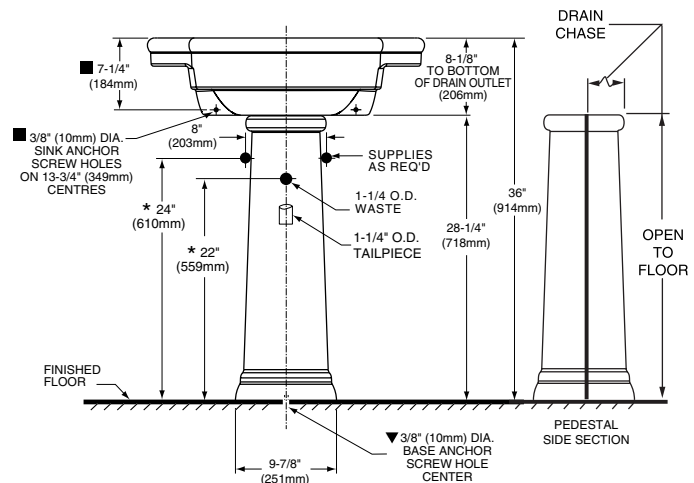

RETROSPECT COLLECTION® PEDESTAL SINK

- Authentically styled rectangle pedestal
- Made from fine fireclay
- Generous deck area for toiletries
- Hidden front overflow
- Supplied with mounting kit
- Right Height™ for greater comfort
- Part of design matched Retrospect Collection®

☐ **0282.800** Faucet holes on 8" (203mm) centers

Nominal Dimensions:

27" x 19-3/4" x 36"
(686 x 502 x 914mm)

Separate Components:

1. ☐ **0282.008** Pedestal top 8" (203mm) centers
   ☐ **0066.000** Pedestal only

Bowl sizes:

15-1/2" (394mm) wide
12" (305mm) front to back
6-1/8" (156mm) deep

Compliance Certifications -

Meets or Exceeds the Following Specifications:

- ASME A112.19.9M for Non-Vitreous Ceramic Fixtures
- CAN/CSA B45 Series

To Be Specified:

1. ☐ Color: ☐ White
   ☐ Recommended Faucet: 2373.701
   ☐ Faucet Finish:
   ☐ Supplies:
   ☐ 1-1/4" Trap:

NOTES:

* DIMENSIONS SHOWN FOR LOCATION OF SUPPLIES AND "P" TRAP ARE SUGGESTED.

▼ PEDESTAL ANCHORING SCREWS NOT INCLUDED.

■ SUITABLE FOR REINFORCEMENT ONLY. ACTUAL DIMENSIONS MUST BE TAKEN FROM FIXTURE.

FITTINGS NOT INCLUDED AND MUST BE ORDERED SEPARATELY. PROVIDE SUITABLE REINFORCEMENT FOR ALL WALL SUPPORTS. INSTALLATION INSTRUCTIONS SUPPLIED WITH LAVATORY.

IMPORTANT: Dimensions of fixtures are nominal and may vary within the range of tolerances established by ANSI Standard A112.19.9. These measurements are subject to change or cancellation. No responsibility is assumed for use of superseded or voided pages.