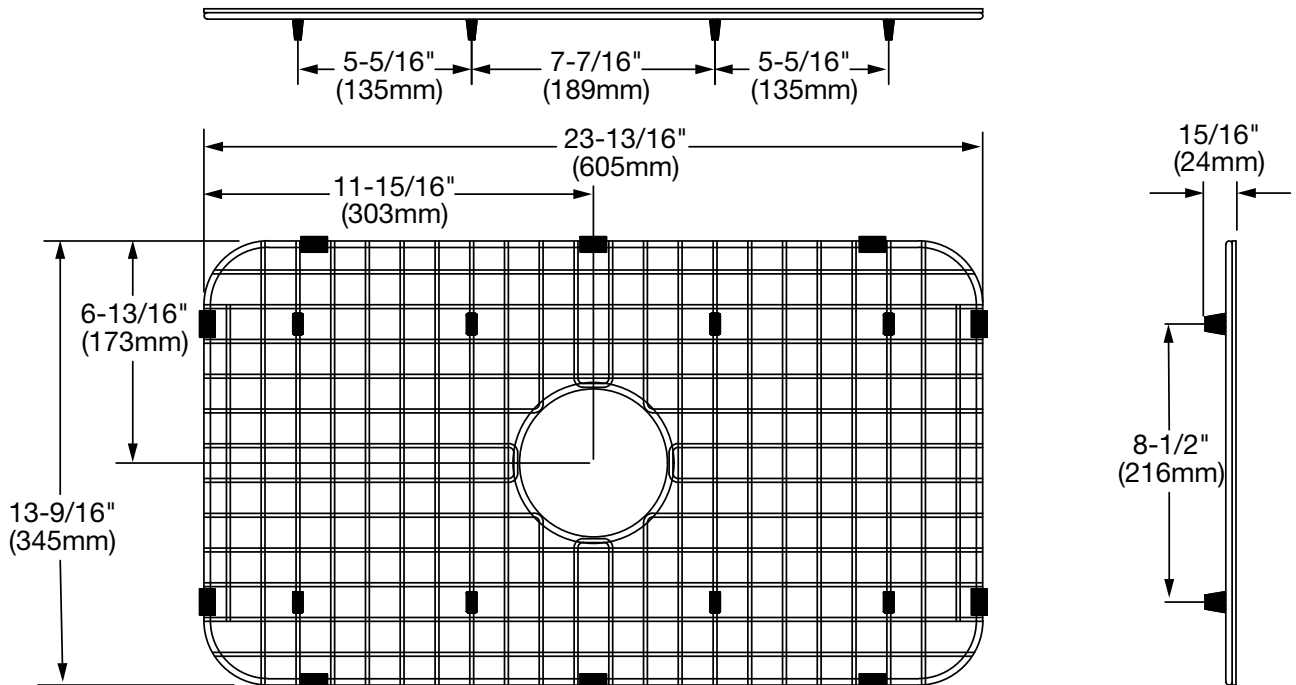

Stainless Steel Kitchen Sink Bottom Grid Set

- ❑ **Polished stainless with coordinating plastic feet and side bumpers**

- For use with:
 - Delancey 30" Single Bowl Cast Iron Apron Kitchen Sinks
77SB30220A.308
 - Delancey 30" Single Bowl Cast Iron Kitchen Sinks
77SB30190.308

Nominal Dimensions:

23-13/16" x 13-9/16" x 15/16"
(605 x 345 x 24mm)

IMPORTANT: These measurements are subject to change or cancellation. No responsibility is assumed for use of superseded or voided leaflet.