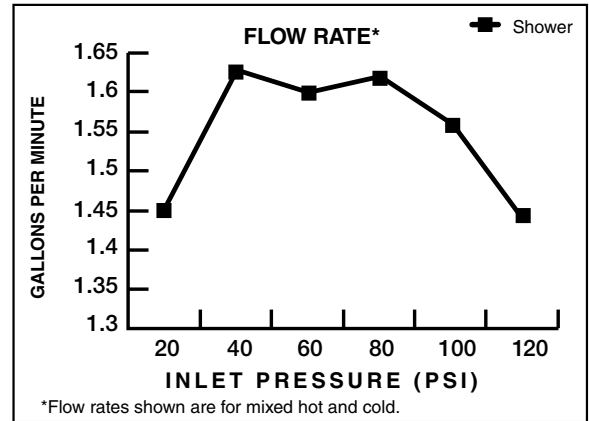

**MODEL NUMBER:**

- 9138073 Spectra+™ Traditional 4-Function Showerhead

**GENERAL DESCRIPTION:**

Showerhead adjusts from Drench to Sensitive to jet to Massage. Permanent built-in compensating flow control device. 1.8 gpm/6.8 L/min. maximum flow rate.

**PRODUCT FEATURES:**

**Water Saving:** WaterSense certified.

**Pressure Compensating Flow Control Device:** Provides consistent flow over a wide pressure range.

**Variety of Spray Functions:** Allows the user to select the spray functions best suited to their needs.

**SUGGESTED SPECIFICATION**

Showerhead shall feature 4 spray functions with maximum 1.8 gpm/6.8 L/min flow rate. Fitting shall be American Standard Model # 9138073.

## CODES AND STANDARDS

These products meet or exceed the following codes and standards:

- ASME A112.18.1
- CSA B125.1
- EPA WaterSense

Product Number	Description	Finish Options			
		Polished Chrome	Brushed Nickel	Polished Nickel (PVD)	Legacy Bronze
		002	295	013	278
9138073	Spectra+ Fixed™ Traditional 4-Function Showerhead. 1.8 gpm Max Flow.				