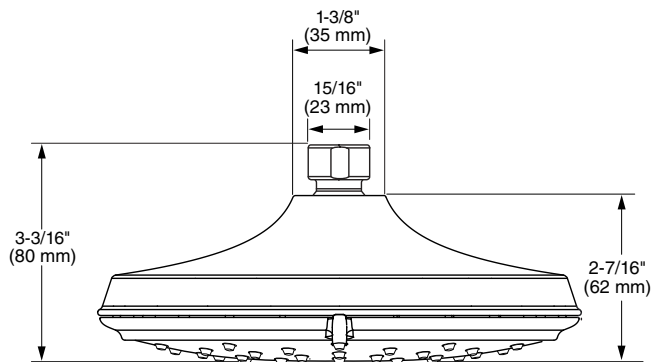

**MODEL NUMBER:**

- 9138073 Spectra+™ Traditional 4-Function Showerhead

**GENERAL DESCRIPTION:**

Showerhead adjusts from Drench to Sensitive to jet to Massage. Permanent built-in compensating flow control device. 1.8 gpm/6.8 L/min. maximum flow rate.

**SUGGESTED SPECIFICATION**

Showerhead shall feature 4 spray functions with maximum 1.8 gpm/6.8 L/min flow rate. Fitting shall be American Standard Model # 9138073.

## CODES AND STANDARDS

These products meet or exceed the following codes and standards:

- ASME A112.18.1
- CSA B125.1
- EPA WaterSense

Product Number	Description	Finish Options			
		Polished Chrome	Brushed Nickel	Polished Nickel (PVD)	Legacy Bronze
		002	295	013	278
9138073	Spectra+ Fixed™ Traditional 4-Function Showerhead. 1.8 gpm Max Flow.				