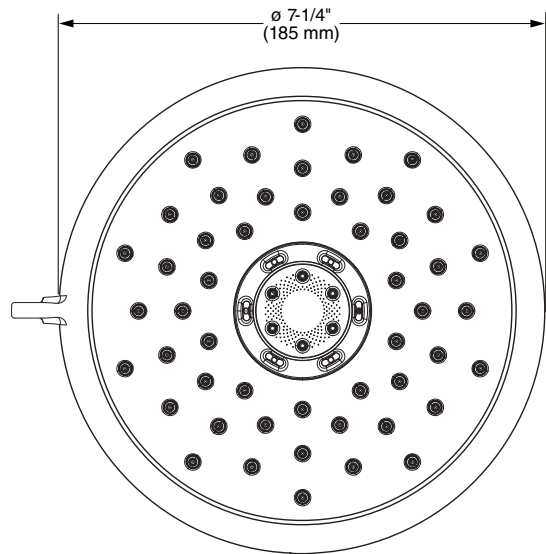

**MODEL NUMBER:**

- 9138073 Spectra+™ Traditional 4-Function Showerhead

**GENERAL DESCRIPTION:**

Showerhead adjusts from Drench to Sensitive to jet to Massage. Permanent built-in compensating flow control device. 1.8 gpm/6.8 L/min. maximum flow rate.

**SUGGESTED SPECIFICATION**

Showerhead shall feature 4 spray functions with maximum 1.8 gpm/6.8 L/min flow rate. Fitting shall be American Standard Model # 9138073.

## CODES AND STANDARDS

These products meet or exceed the following codes and standards:

- ASME A112.18.1
- CSA B125.1
- EPA WaterSense

Product Number	Description	Finish Options			
		Polished Chrome	Brushed Nickel	Polished Nickel (PVD)	Legacy Bronze
		002	295	013	278
9138073	Spectra+ Fixed™ Traditional 4-Function Showerhead. 1.8 gpm Max Flow.				

Showerhead Accessories	
Product Number	Description
1660.240	Standard Shower Arm and Flange 
1660.241	Modern Shower Arm and Flange 