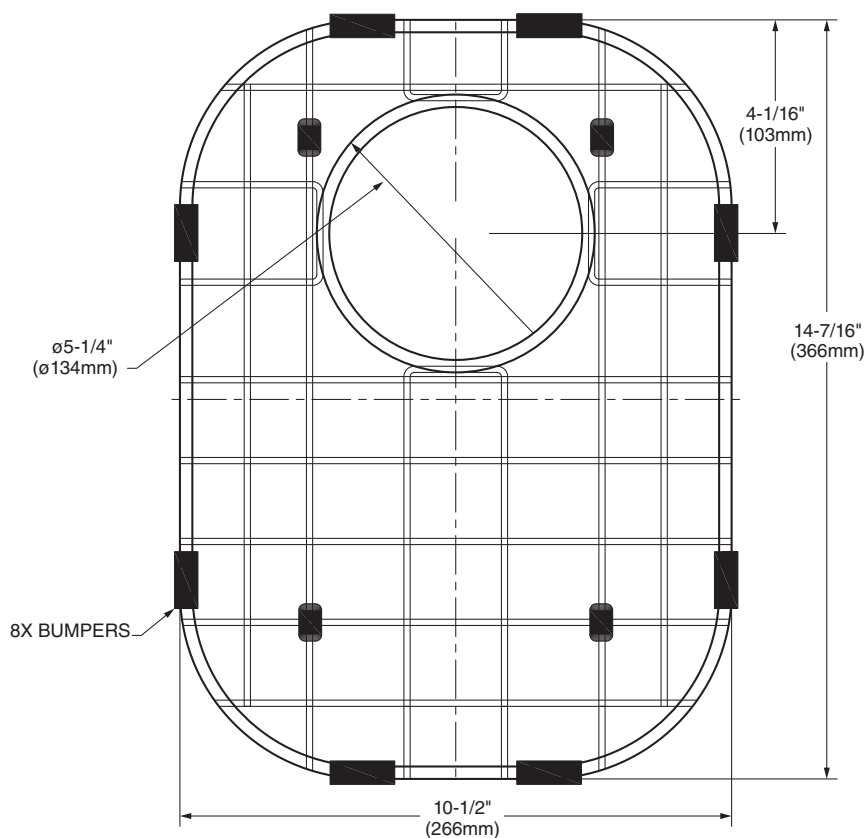

STAINLESS STEEL KITCHEN SINK BOTTOM GRID

Polished stainless with coordinating plastic feet and side bumpers

- Fits right bowl of 18CR.9322100S.075
- Left bowl grid available separately: 8446.312000L.075

Nominal Dimensions:

14-7/16" x 10-1/2" x 1"
(367 x 267 x 25mm)

To Be Specified: