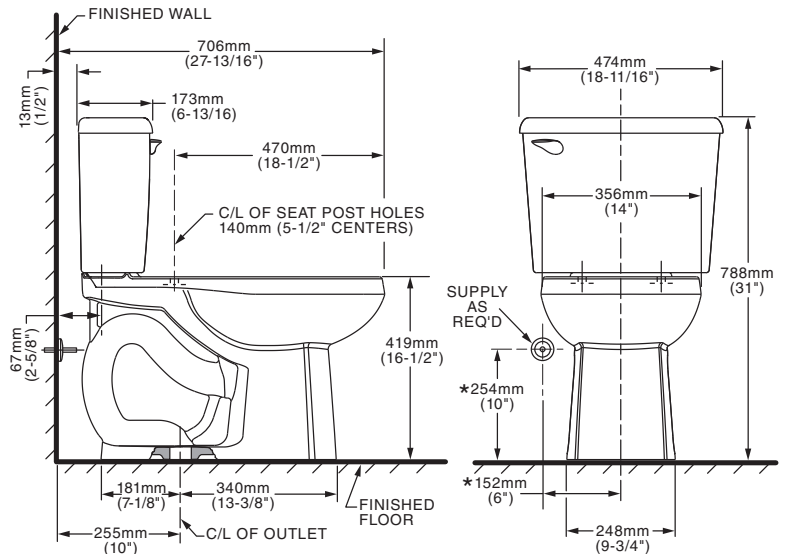

**COLONY® RIGHT HEIGHT® ELONGATED
10" ROUGH TOILET**

- 221AB.104**
 - Vitreous china
 - High Efficiency Toilet (HET), ultra-low consumption (4.8 Lpf/1.28 gpf), utilizes 20% less water
 - Meets EPA WaterSense® criteria
 - PowerWash® rim scrubs bowl with each flush
 - Includes color match bowl caps
 - 2" flush valve
 - 2" trapway
 - 16-1/2" rim height for accessible applications
 - 10" (254mm) rough-in
 - Generous 9" x 8" water surface area
 - Color matched trip lever is supplied
 - 2 year warranty

- 3251A.101** Right Height® Elongated Bowl
- 4192B.104** Tank

Nominal Dimensions:

706 x 474 x 788mm
(27-13/16" x 18-11/16" x 31")

Fixture only, seat and supply sold separately

Alternative Tank Configuration Available:

- 4192B.105** Tank complete with trip lever located on right side

**Compliance Certifications -
Meets or Exceeds the Following Specifications:**

- ASME A112.19.2-2008/CSA B45.1-08 for Vitreous China Fixtures
- US EPA WaterSense® Specification for HETs

NOTES:

THIS TOILET IS DESIGNED TO ROUGH-IN AT A MINIMUM DIMENSION OF 254MM (10") FROM FINISHED WALL TO C/L OF OUTLET. SUPPLY NOT INCLUDED WITH FIXTURE AND MUST BE ORDERED SEPARATELY. * DIMENSION SHOWN FOR LOCATION OF SUPPLY IS SUGGESTED.