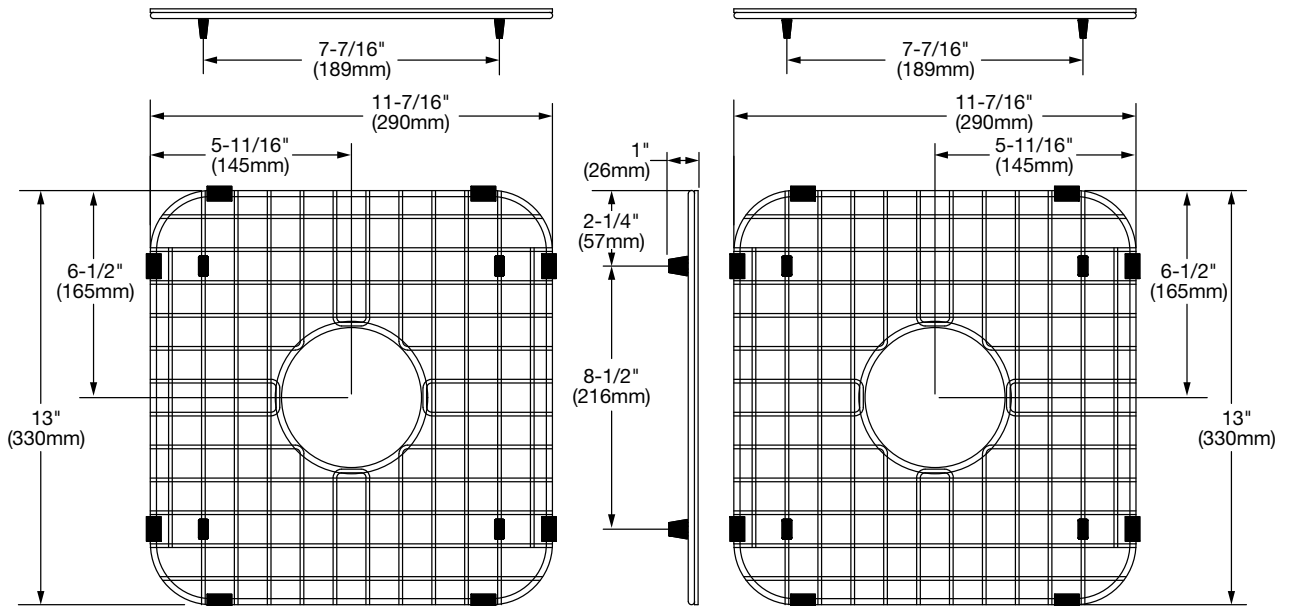

Stainless Steel Kitchen Sink Bottom Grid Set

- ❑ **Polished stainless with coordinating plastic feet and side bumpers**

- For use with Delancey 33" Double Bowl Cast Iron Apron Kitchen Sinks
77DB33220A.308

Nominal Dimensions: Each Grid

11-7/16" x 13" x 1"
(290 x 330 x 26mm)

IMPORTANT: These measurements are subject to change or cancellation. No responsibility is assumed for use of superseded or voided leaflet.