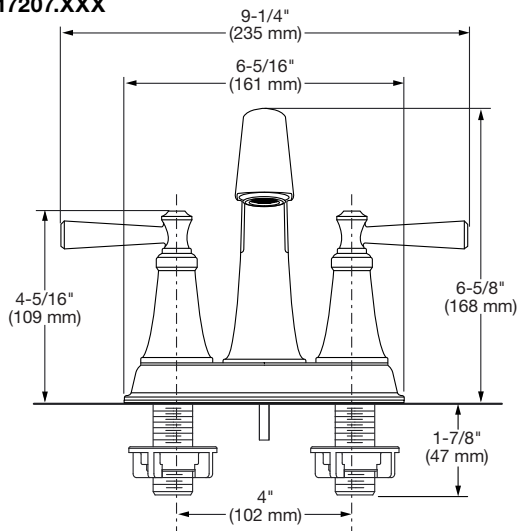

Easy Install Push Drain

EASY TO INSTALL, OPERATE, AND REMOVE CLOGS

Reliable For Life

Beautiful & Tough

TARNISH, SCRATCH AND CORROSION RESISTANT FINISH

Reliable For Life

Guaranteed Not To Leak

CERAMIC DISC VALVE

Reliable For Life

MODEL NUMBER:

- ☐ **7617207.002 Centerset Bath Faucet**
  Polished Chrome Finish.
- ☐ **7617207.295 Centerset Bath Faucet**
  Brushed Nickel Finish.
- ☐ **7617207.278 Centerset Bath Faucet**
  Legacy Bronze Finish.
- ☐ **7617207.243 Centerset Bath Faucet**
  Matte Black Finish.

Effortless elegance, leading-edge style and thoughtful innovation combine to make American Standard faucets the perfect choice for those who are unwilling to sacrifice style for performance.

GENERAL DESCRIPTION:

Centerset lavatory faucet on 4" centers. 1/4 turn washerless ceramic disc valve cartridge. Durable non-metal water ways. Metal body and metal lever handle. Brass push pop-up drain. Drain body with 1-1/4 inch (32 mm) tail piece. 1.2 gpm/4.5 L/min. maximum flow rate.

PRODUCT FEATURES:

Brass Push Pop-Up Drain: Easy to install, operate and remove clogs

Metal Construction: Built for durability and dependability
Ceramic Disc Valve Cartridges: Lifetime of drip-free performance

Limited Lifetime Warranty: Reliable function, lustrous finish for life

WaterSense Certified: Saves water without sacrificing performance

Choice of Finishes: Chrome, Brushed Nickel, Legacy Bronze or Matte Black

SUGGESTED SPECIFICATION

Dual control centerset bath faucet shall feature metal spout and metal lever handles. Shall also feature 1/4 turn washerless ceramic disc valve cartridges. Shall also feature a brass push pop-up drain body. Fitting shall be American Standard Model # 7617207.002, 7617207.295, 7617207.278, 7617207.243.