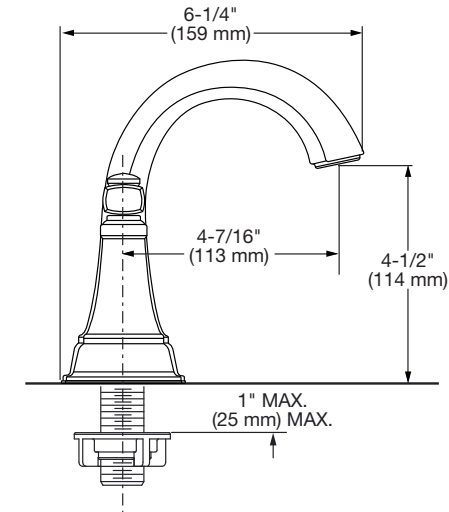

Easy Install Push Drain

EASY TO INSTALL, OPERATE, AND REMOVE CLOGS

Reliable For Life

Beautiful & Tough

TARNISH, SCRATCH AND CORROSION RESISTANT FINISH

Reliable For Life

Guaranteed Not To Leak

CERAMIC DISC VALVE

Reliable For Life

MODEL NUMBER:

- ☐ **7617207.002 Centerset Bath Faucet**
  Polished Chrome Finish.
- ☐ **7617207.295 Centerset Bath Faucet**
  Brushed Nickel Finish.
- ☐ **7617207.278 Centerset Bath Faucet**
  Legacy Bronze Finish.
- ☐ **7617207.243 Centerset Bath Faucet**
  Matte Black Finish.

Effortless elegance, leading-edge style and thoughtful innovation combine to make American Standard faucets the perfect choice for those who are unwilling to sacrifice style for performance.

GENERAL DESCRIPTION:

Centerset lavatory faucet on 4" centers. 1/4 turn washerless ceramic disc valve cartridge. Durable non-metal water ways. Metal body and metal lever handle. Brass push pop-up drain. Drain body with 1-1/4 inch (32 mm) tail piece. 1.2 gpm/4.5 L/min. maximum flow rate.

PRODUCT FEATURES:

Brass Push Pop-Up Drain: Easy to install, operate and remove clogs

Metal Construction: Built for durability and dependability
Ceramic Disc Valve Cartridges: Lifetime of drip-free performance

Limited Lifetime Warranty: Reliable function, lustrous finish for life

WaterSense Certified: Saves water without sacrificing performance

Choice of Finishes: Chrome, Brushed Nickel, Legacy Bronze or Matte Black

SUGGESTED SPECIFICATION

Dual control centerset bath faucet shall feature metal spout and metal lever handles. Shall also feature 1/4 turn washerless ceramic disc valve cartridges. Shall also feature a brass push pop-up drain body. Fitting shall be American Standard Model # 7617207.002, 7617207.295, 7617207.278, 7617207.243.