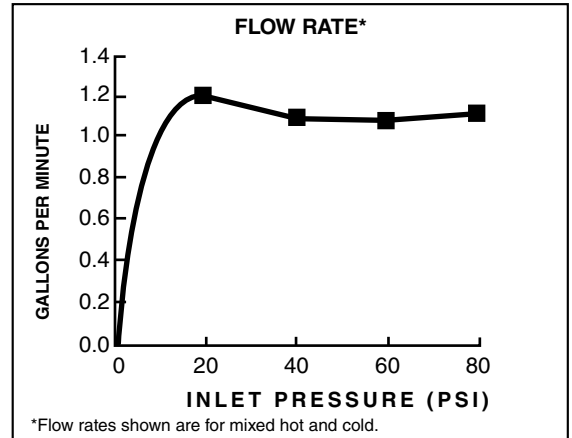

CODES AND STANDARDS

These products meet or exceed the following codes and standards:

- **ANSI A117.1**
- **ASME A112.18.1**
- **CSA B125.1**
- **NSF 61/Section 9**
- **NSF 372**

Product Number	Description
7617207.002	Centerset lavatory. Metal lever handles. Brass push pop-up drain. Polished Chrome finish.
7617207.295	Centerset lavatory. Metal lever handles. Brass push pop-up drain. Brushed Nickel finish.
7617207.278	Centerset lavatory. Metal lever handles. Brass push pop-up drain. Legacy Bronze finish.
7617207.243	Centerset lavatory. Metal lever handles. Brass push pop-up drain. Matte Black finish.

Meets the American Disabilities Act Guidelines
ANSI A117.1 Requirements for the physically challenged.