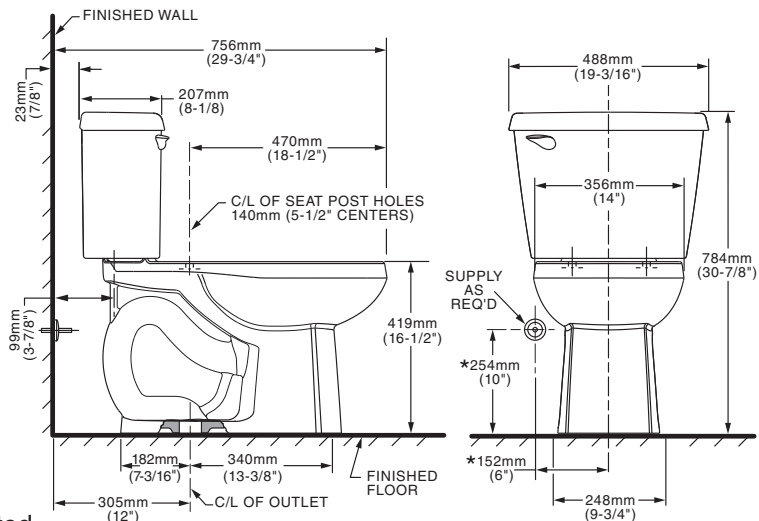

**COLONY® RIGHT HEIGHT® ELONGATED  
12" ROUGH TOILET**

- 221AA.004**
  - Vitreous china
  - Low consumption (6.0 Lpf/1.6 gpf)
  - PowerWash® rim scrubs bowl with each flush
  - Includes color match bowl caps
  - 2" flush valve
  - 2" trapway
  - 16-1/2" rim height for accessible applications
  - 12" (305mm) rough-in
  - Generous 9" x 8" water surface area
  - Color matched trip lever is supplied
  - 2 year warranty

- 3251A.101** Right Height® Elongated Bowl
- 4192A.004** Tank

**Nominal Dimensions:**  
756 x 488 x 784mm  
(29-3/4" x 19-3/16" x 30-7/8")

Fixture only, seat and supply sold separately

**Alternative Tank Configurations Available:**

- ASME A112.19.2-2008/CSA B45.1-08 for Vitreous China Fixtures

**NOTES:**  
THIS TOILET IS DESIGNED TO ROUGH-IN AT A MINIMUM DIMENSION OF 305MM (12") FROM FINISHED WALL TO C/L OF OUTLET. SUPPLY NOT INCLUDED WITH FIXTURE AND MUST BE ORDERED SEPARATELY. \* DIMENSION SHOWN FOR LOCATION OF SUPPLY IS SUGGESTED.

**IMPORTANT:** Dimensions of fixtures are nominal and may vary within the range of tolerances established by ANSI Standard A112.19.2. These measurements are subject to change or cancellation. No responsibility is assumed for use of superseded or voided pages.