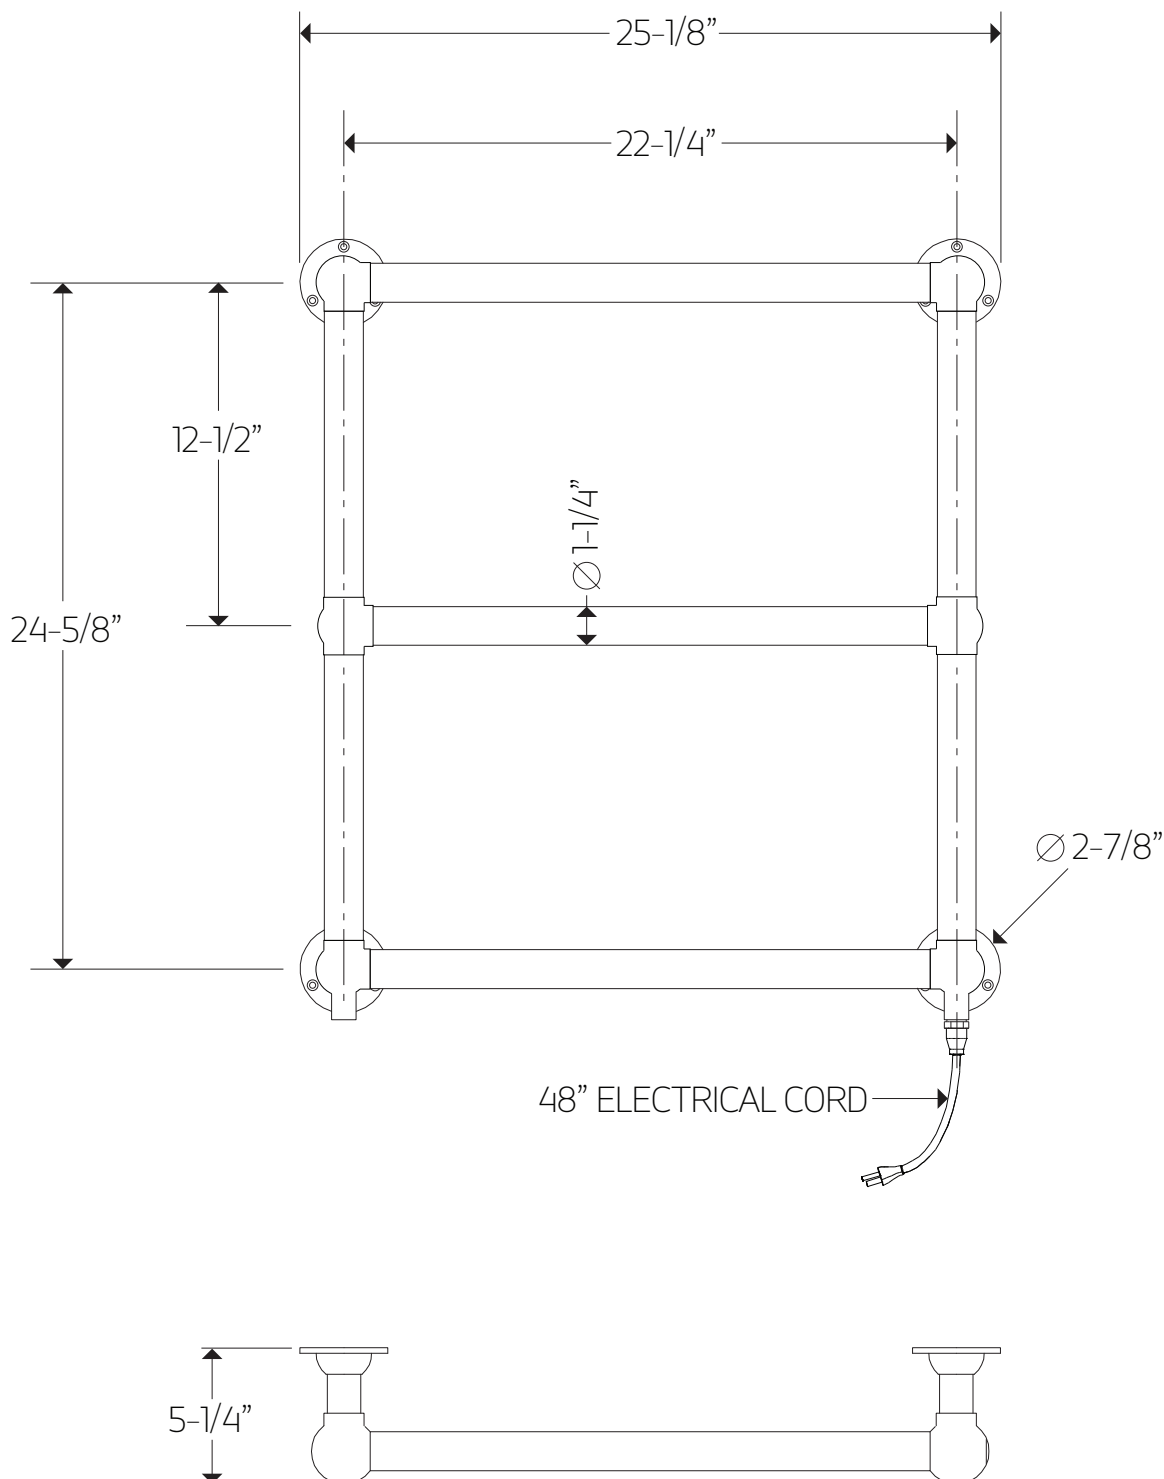

T-ST060P

TECHNICAL DATA SHEET

stour towel warmer,
plug-in

artos[®]

T-ST060P

stour towel warmer,
plug-in

OPERATING SPECIFICATIONS

FEATURES

Towel warming, drying and auxiliary heating.

ELEMENT

300W, 110V

CODES

UL Approved
CSA-US Approved

REQUIREMENTS

The towel warmer must be installed so that the Element is at the bottom.