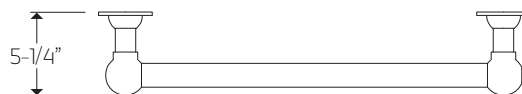

## TECHNICAL DATA SHEET

stour towel warmer,  
hardwire

**\*ELECTRICAL BOX MUST BE HORIZONTAL  
FOR HARDWIRE KIT TO FIT**