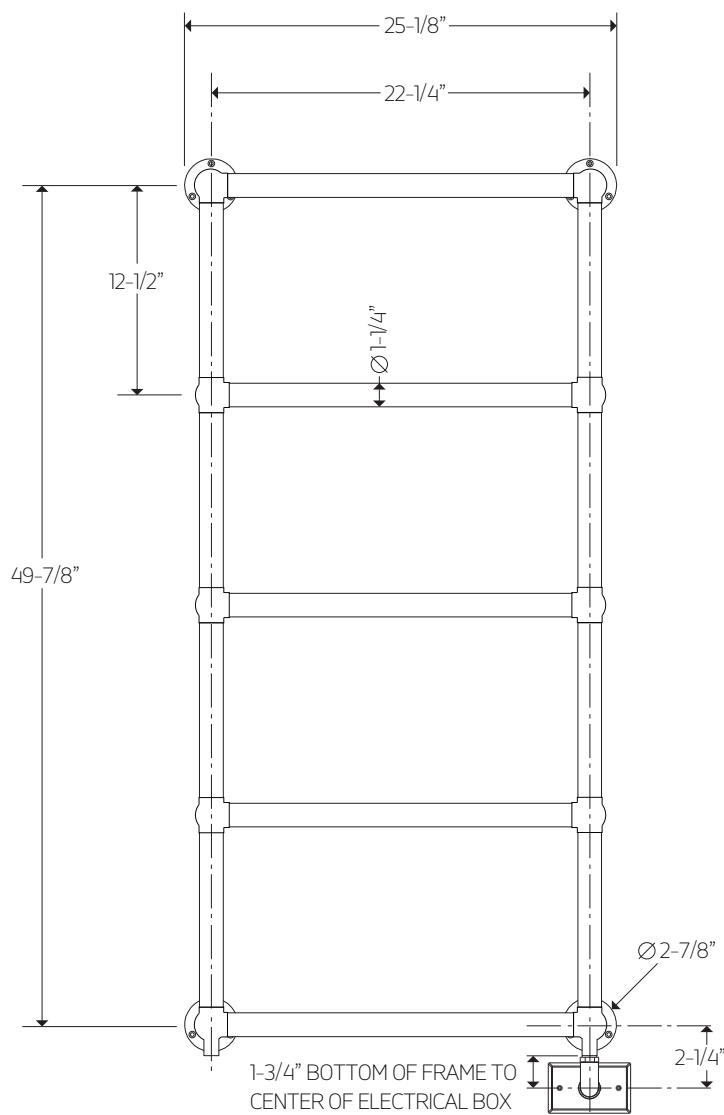

## TECHNICAL DATA SHEET

stour towel warmer,  
hardwire

**\*ELECTRICAL BOX MUST BE HORIZONTAL  
FOR HARDWIRE KIT TO FIT**