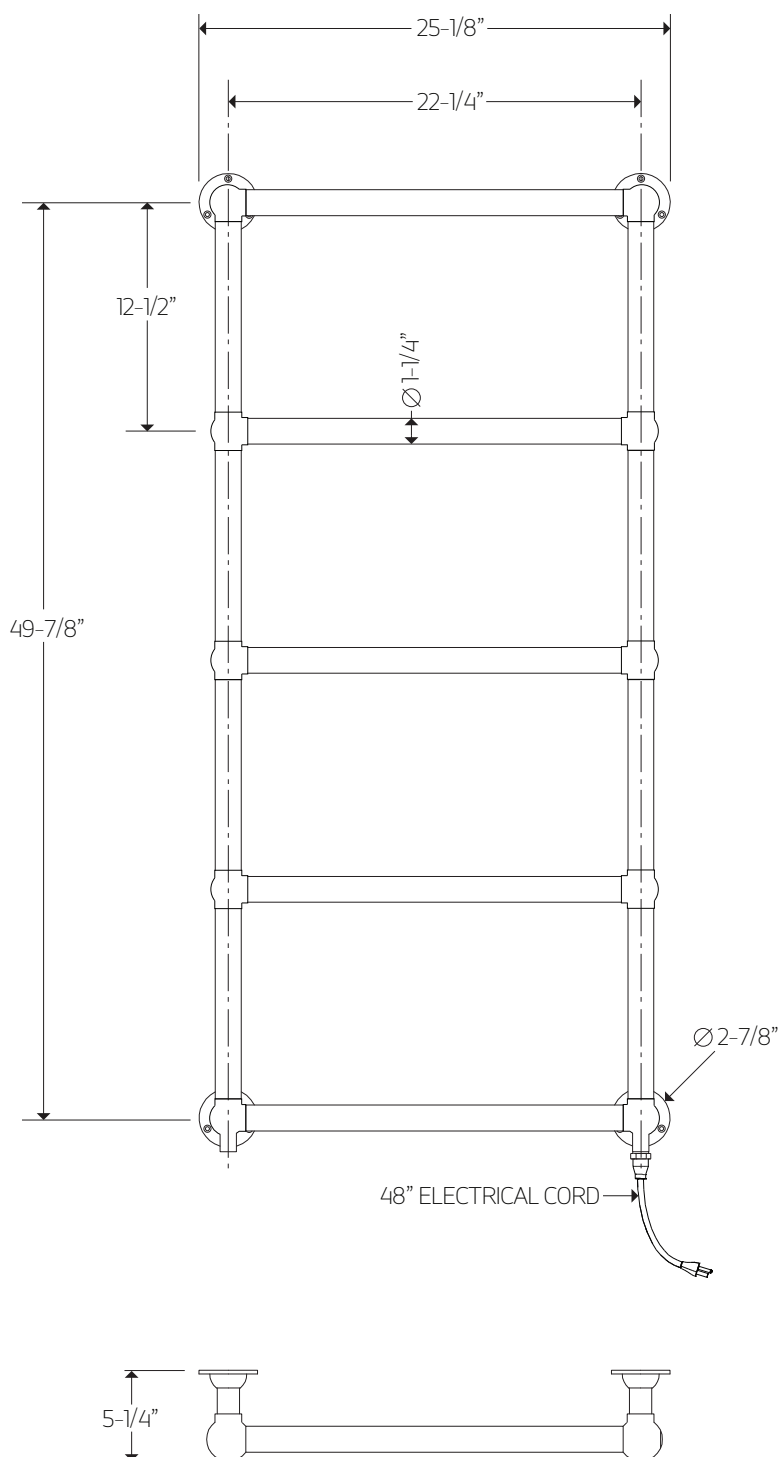

T-ST060120P

TECHNICAL DATA SHEET

stour towel warmer,
plug-in

artos[®]

T-ST060120P

stour towel warmer,
plug-in

OPERATING SPECIFICATIONS

FEATURES

Towel warming, drying and auxiliary heating.

ELEMENT

300W, 110V

CODES

UL Approved
CSA-US Approved

REQUIREMENTS

The towel warmer must be installed so that the Element is at the bottom.