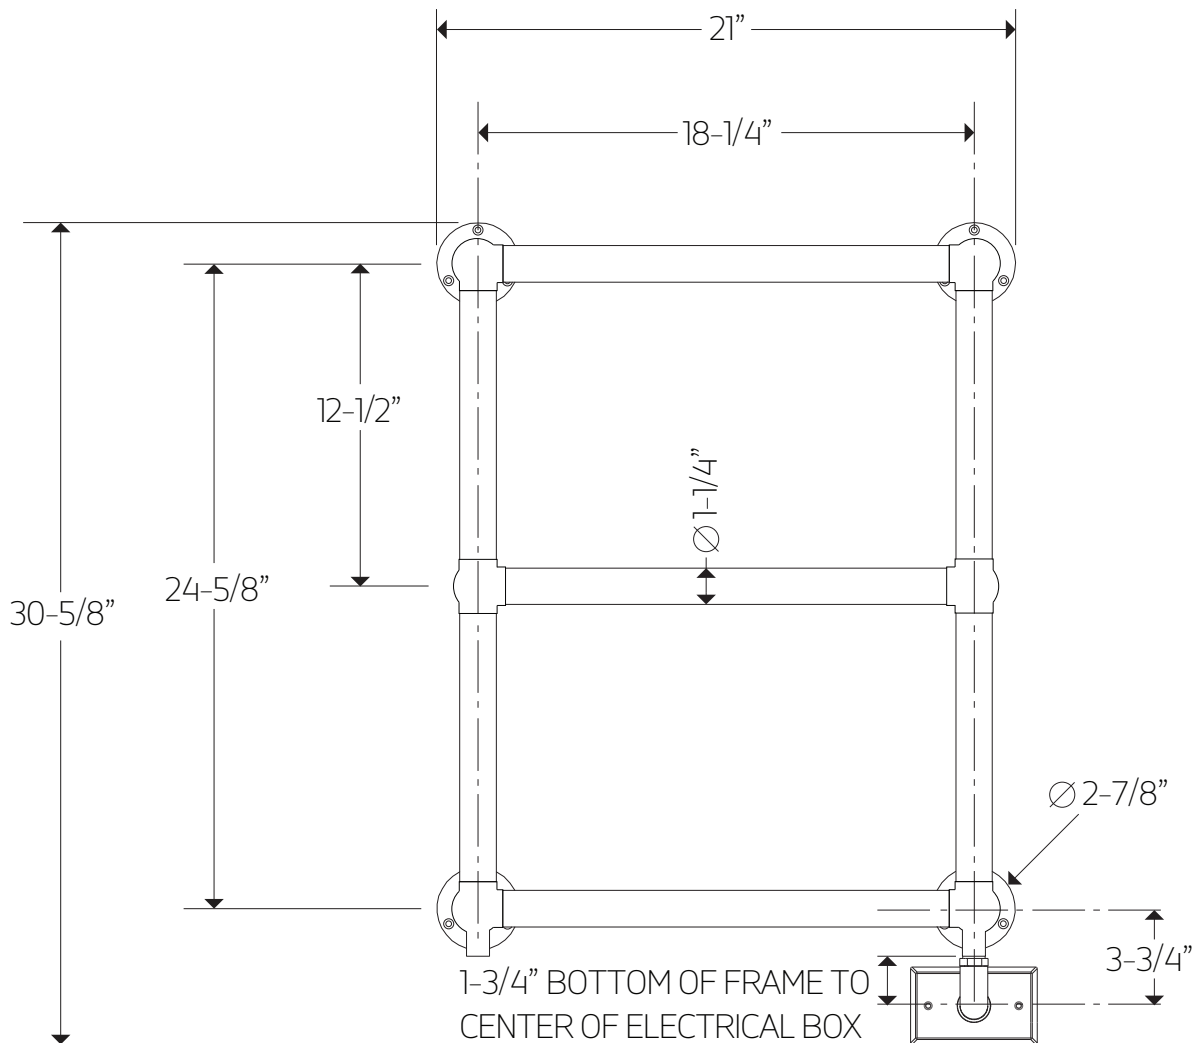

## TECHNICAL DATA SHEET

stour towel warmer,  
hardwire