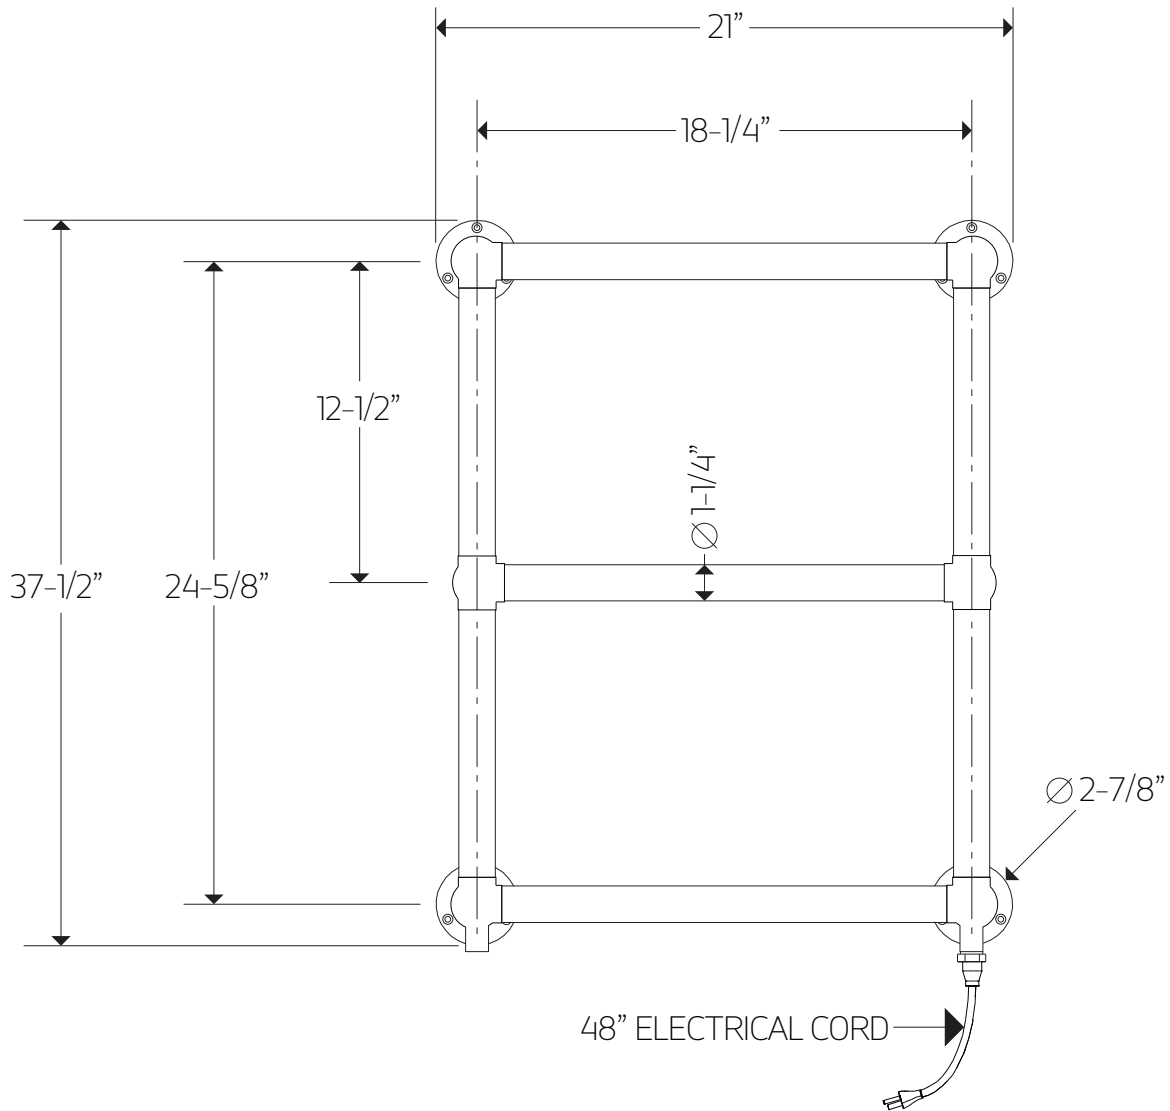

## TECHNICAL DATA SHEET

stour towel warmer,  
plug-in