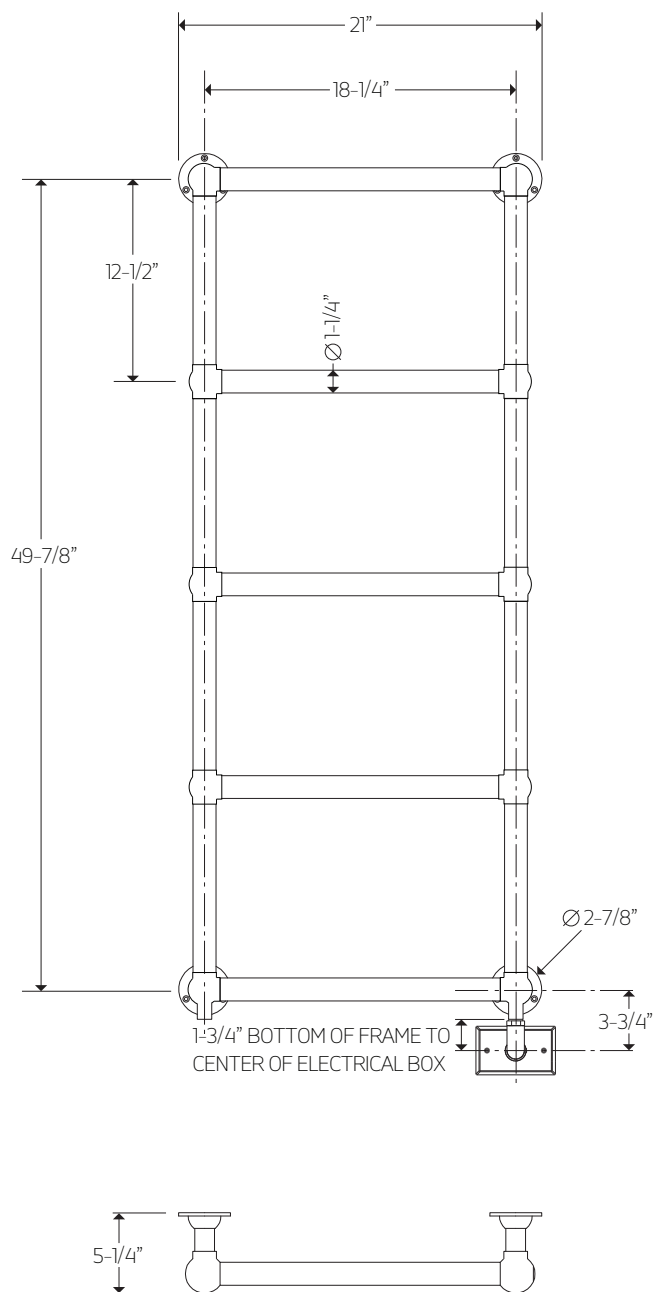

## T-ST050120W

## TECHNICAL DATA SHEET

stour towel warmer,  
hardwire

**\*ELECTRICAL BOX MUST BE HORIZONTAL  
FOR HARDWIRE KIT TO FIT**