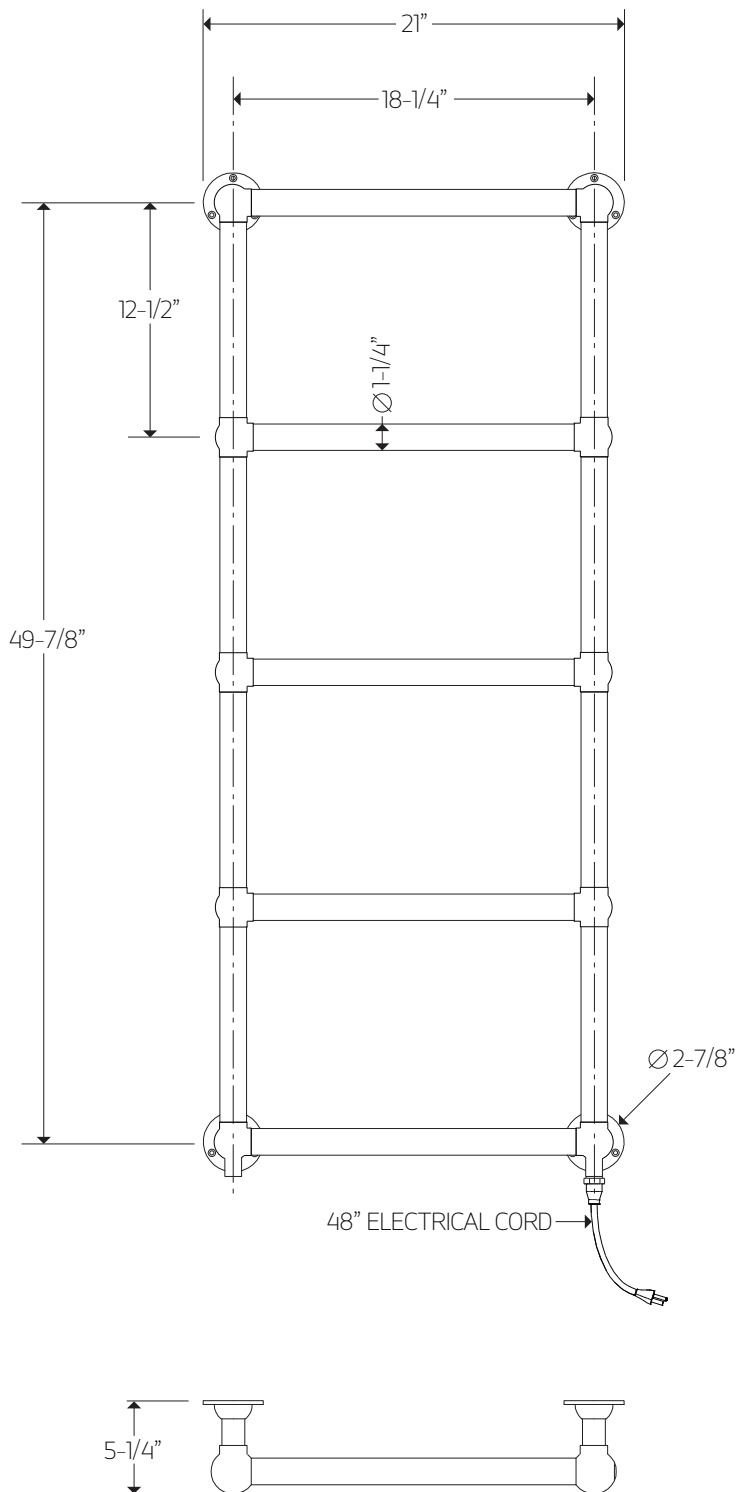

T-ST050120P

TECHNICAL DATA SHEET

stour towel warmer,
plug-in

artos[®]

T-ST050120P

OPERATING SPECIFICATIONS

stour towel warmer,
plug-in

FEATURES

Towel warming, drying and auxiliary heating.

ELEMENT

300W, 110V

CODES

UL Approved
CSA-US Approved

REQUIREMENTS

The towel warmer must be installed so that the Element is at the bottom.