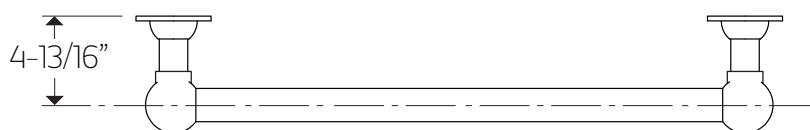

T-SOLW

TECHNICAL DATA SHEET

solent towel warmer,
hardwire

***ELECTRICAL BOX MUST BE HORIZONTAL FOR HARDWIRE KIT TO FIT**

artos[®]

T-SOLW

solent towel warmer,
hardwire

OPERATING SPECIFICATIONS

FEATURES

Towel warming, drying and auxiliary heating.

ELEMENT

300W, 110V

CODES

UL Approved
CSA-US Approved

REQUIREMENTS

The towel warmer must be installed so that the Element is at the bottom.