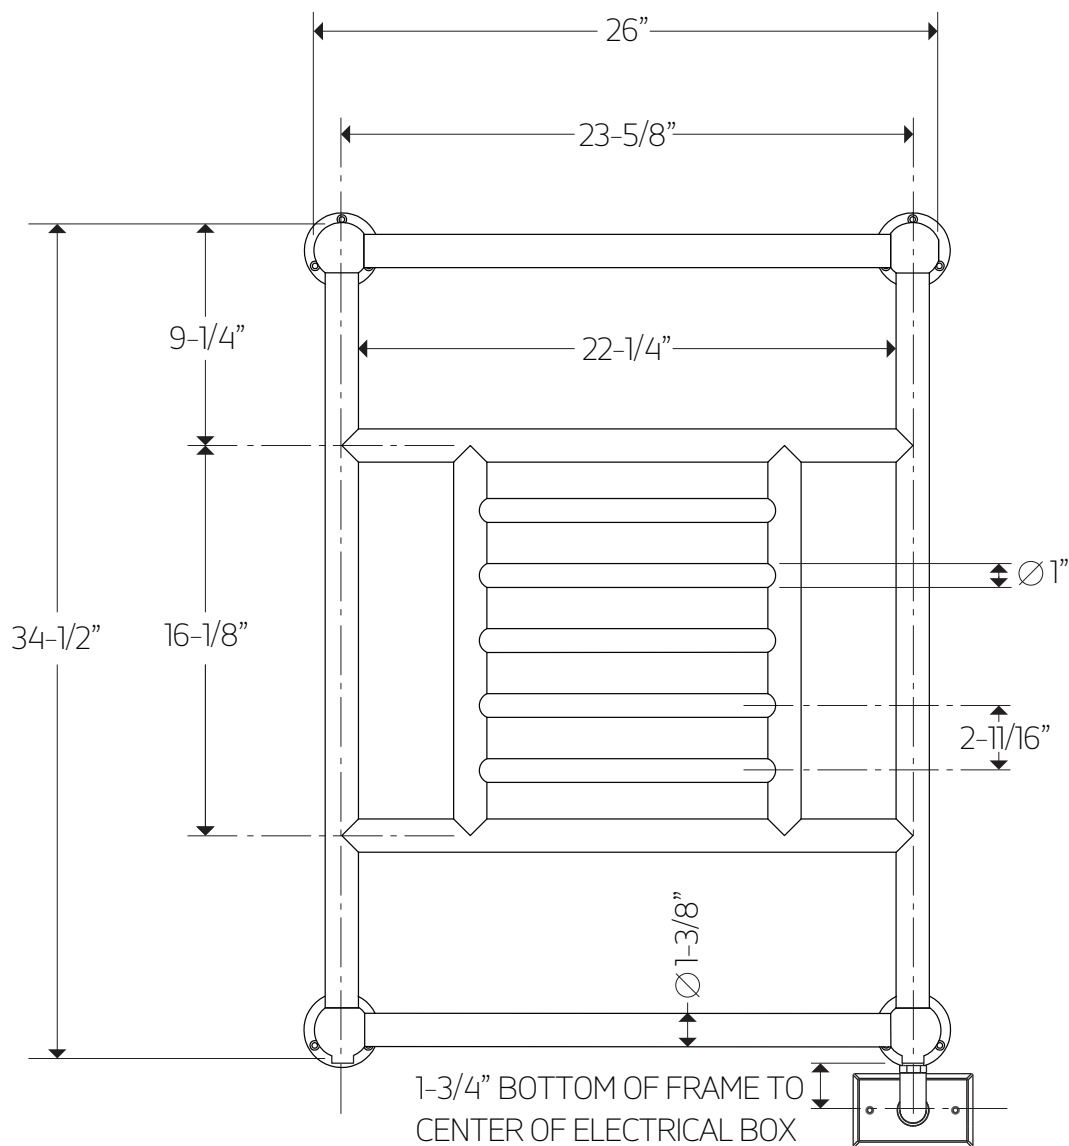

T-SOLW

TECHNICAL DATA SHEET

solent towel warmer,
hardwire

***ELECTRICAL BOX MUST BE HORIZONTAL FOR HARDWIRE KIT TO FIT**

artos[®]

T-SOLW

solent towel warmer,
hardwire

OPERATING SPECIFICATIONS

FEATURES

Towel warming, drying and auxiliary heating.

ELEMENT

300W, 110V

CODES

UL Approved
CSA-US Approved

REQUIREMENTS

The towel warmer must be installed so that the Element is at the bottom.