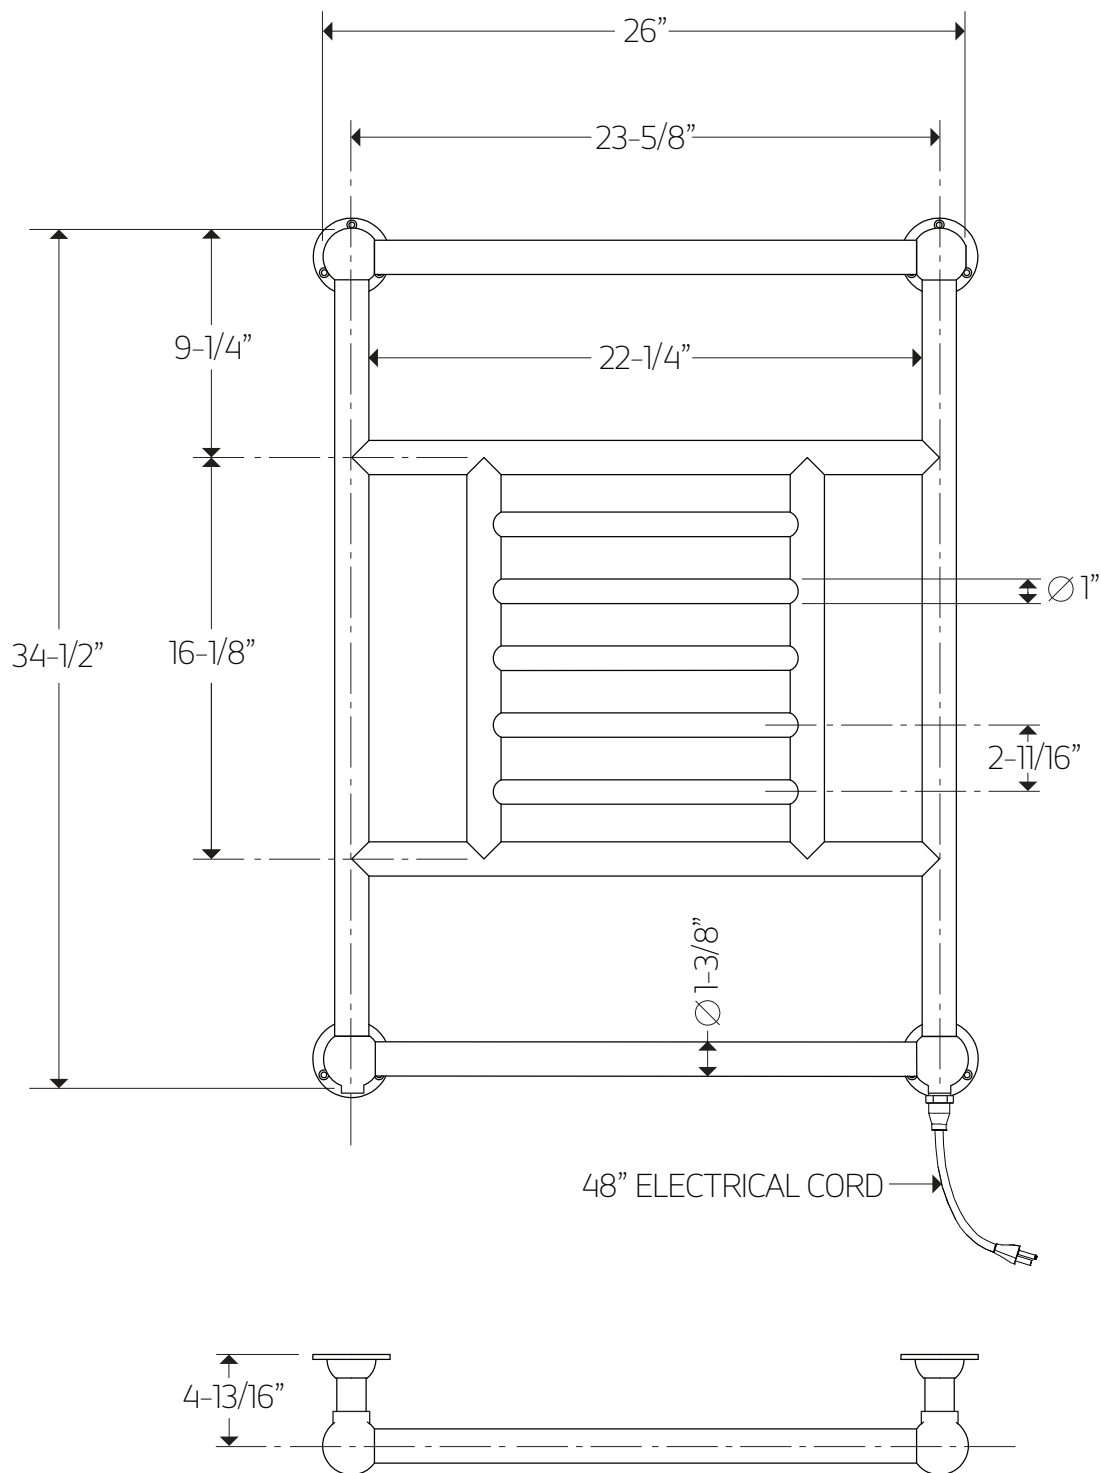

T-SOLP

TECHNICAL DATA SHEET

solent towel warmer,
plug-in

artos[®]

T-SOLP

solent towel warmer,
plug-in

OPERATING SPECIFICATIONS

FEATURES

Towel warming, drying and auxiliary heating.

ELEMENT

300W, 110V

CODES

UL Approved

CSA-US Approved

REQUIREMENTS

The towel warmer must be installed so that the Element is at the bottom.