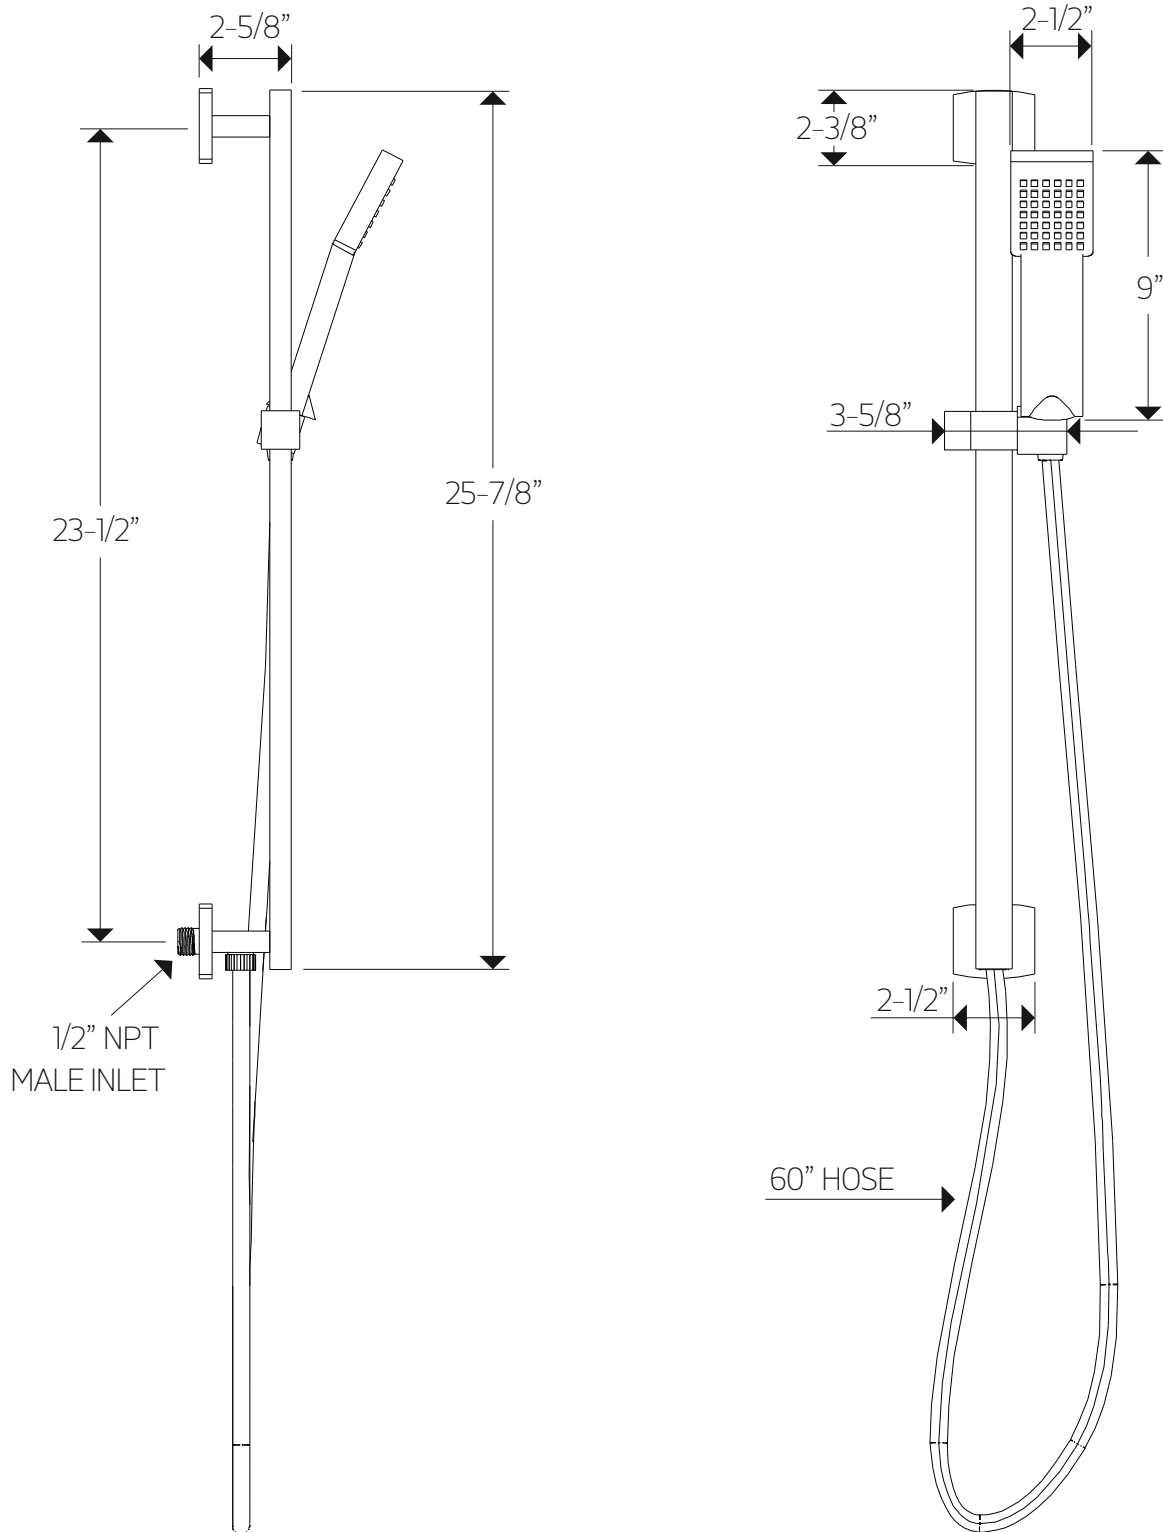

## PRODUCT DIMENSIONS

premier series shower set

for trim kit

## PRODUCT DIMENSIONS

for hand shower