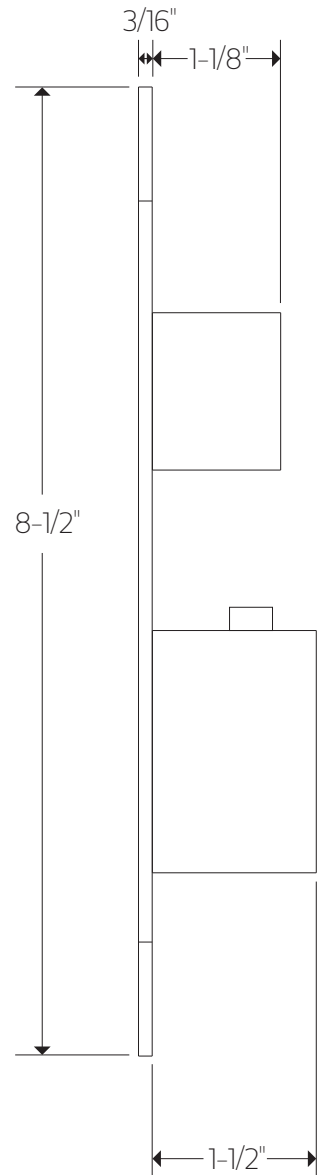

### FLOW CAPACITY

Hand Shower: 2.0 USGPM

Tub Filler: 6.1 USGPM

## PRODUCT DIMENSIONS

premier series shower set

for trim kit

## PRODUCT DIMENSIONS

for hand shower

## PRODUCT DIMENSIONS

for tub filler