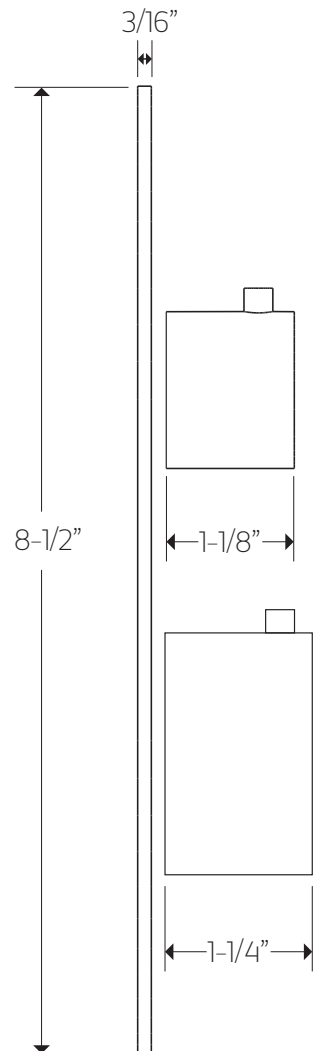

artos[®]

PS141

OPERATING SPECIFICATIONS

premier series shower set

FEATURES

Solid Brass
2-Outlets

INCLUDES

F903B-60TK
F907-70
F907-24

OPERATING PRESSURE

Minimum: 15 psi
Maximum: 75 psi
Above 90psi it may be necessary to install a pressure reducer

OPERATING TEMPERATURE

Maximum: 176°

FLOW CAPACITY

Hand Shower: 1.8 USGPM
Shower Head: 1.8 USGPM

APPROVAL

artos[®]

PS141

PRODUCT DIMENSIONS

premier series shower set

for trim kit

artos[®]

PS141

premier series shower set

PRODUCT DIMENSIONS

for shower head