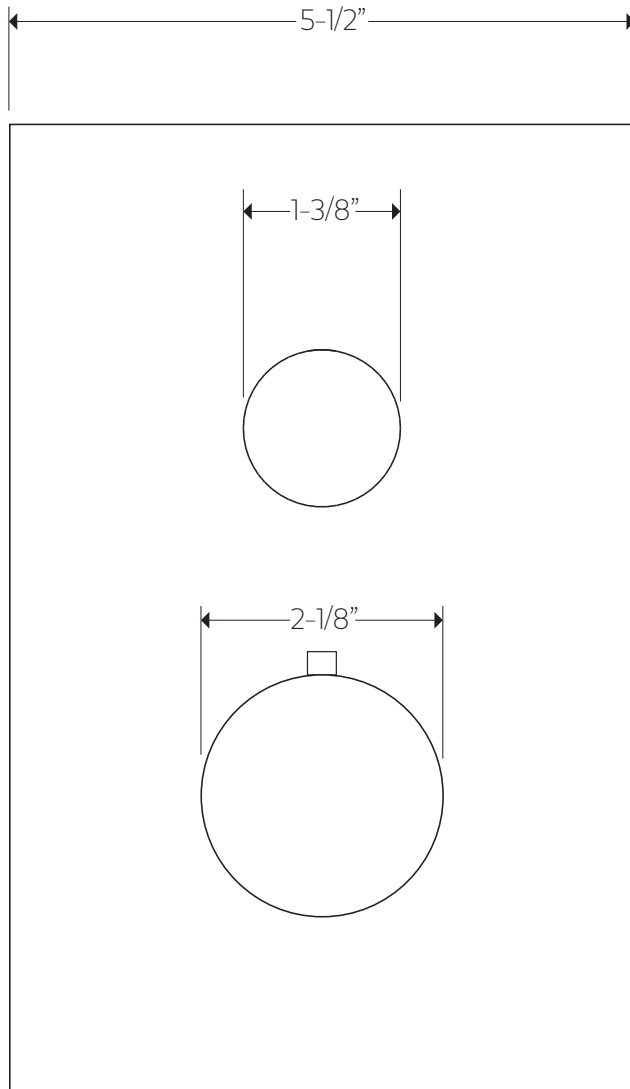

APPROVAL

artos[®]

PS141

PRODUCT DIMENSIONS

premier series shower set

for trim kit

artos[®]

PS141

premier series shower set

PRODUCT DIMENSIONS

for shower head