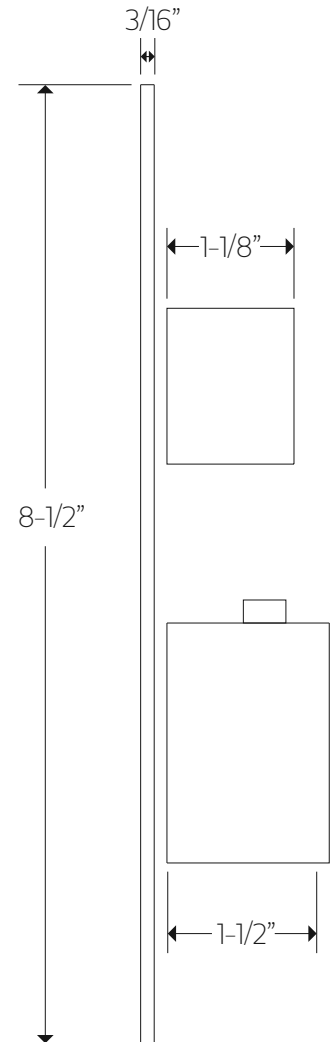

artos®

PS139

premier series shower set

OPERATING SPECIFICATIONS

FEATURES

Solid Brass

2-Outlets

INCLUDES

Maximum: 176°

FLOW CAPACITY

Hand Shower: 2.0 USGPM

Shower Head: 1.8 USGPM

F901-8 APPROVAL

artos[®]

PS139

PRODUCT DIMENSIONS

premier series shower set

for trim kit

artos[®]

PS139

PRODUCT DIMENSIONS

premier series shower set

for shower head

artos[®]

PS139

PRODUCT DIMENSIONS

premier series shower set

for hand shower