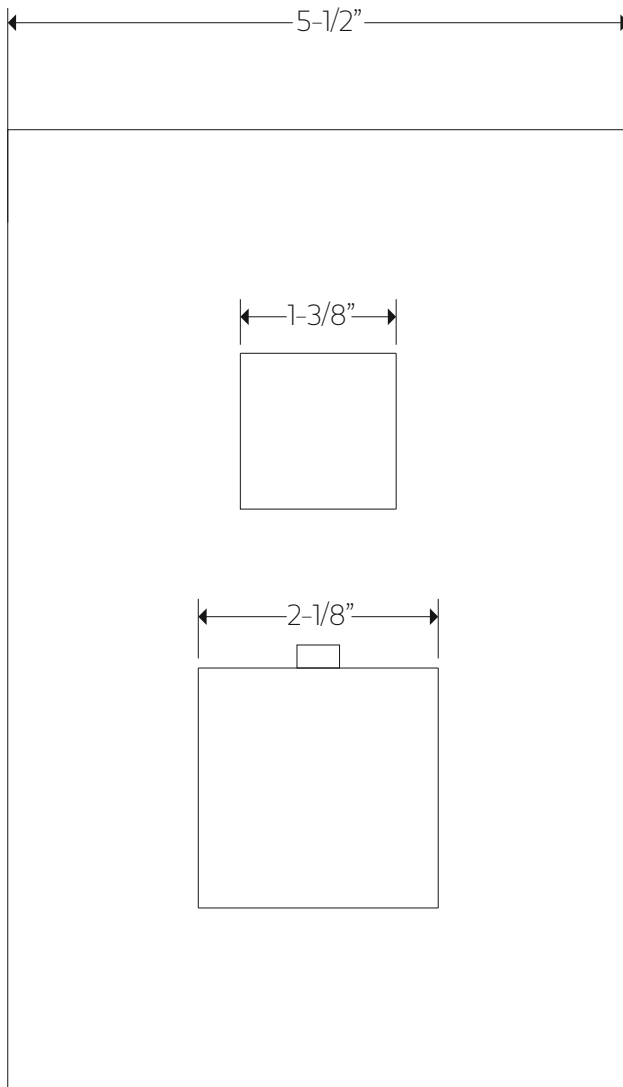

Maximum: 176°

FLOW CAPACITY

Hand Shower: 2.0 USGPM

Shower Head: 1.8 USGPM

F901-8 APPROVAL

artos[®]

PS139

PRODUCT DIMENSIONS

premier series shower set

for trim kit

artos[®]

PS139

PRODUCT DIMENSIONS

premier series shower set

for shower head

artos[®]

PS139

PRODUCT DIMENSIONS

premier series shower set

for hand shower