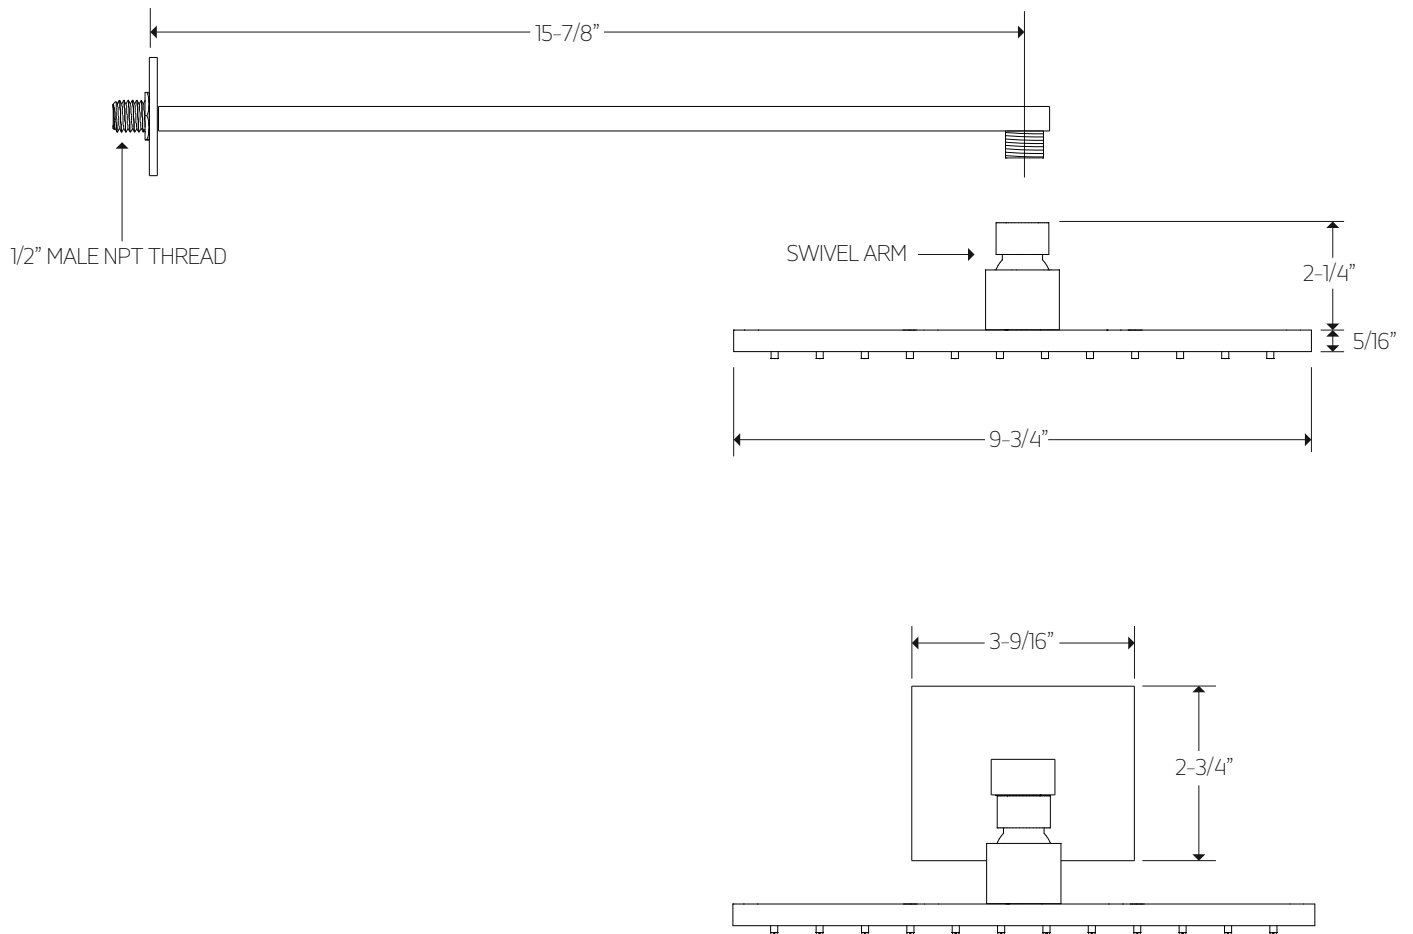

Maximum: 176°

FLOW CAPACITY

Hand Shower: 2.0 USGPM

Shower Head: 1.8 USGPM

F901-8 APPROVAL

artos[®]

PS139

PRODUCT DIMENSIONS

premier series shower set

for trim kit

artos[®]

PS139

PRODUCT DIMENSIONS

premier series shower set

for shower head

artos[®]

PS139

PRODUCT DIMENSIONS

premier series shower set

for hand shower