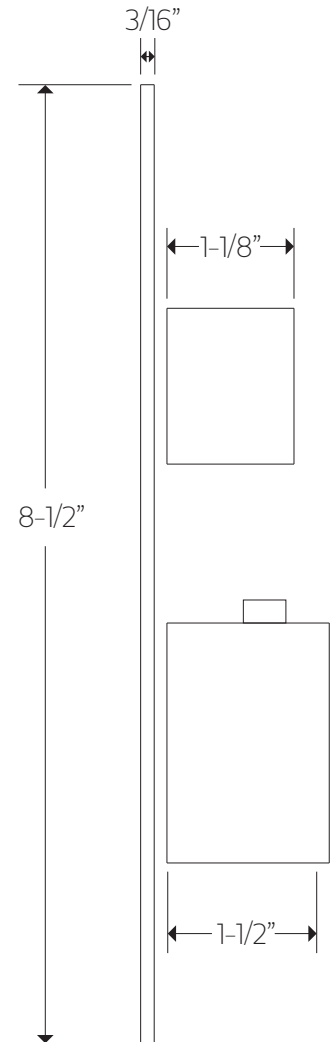

artos[®]

PS131

OPERATING SPECIFICATIONS

premier series shower set

FEATURES

Solid Brass
2-Outlets

INCLUDES

F903B-59TK
F907-50
F905-1

OPERATING PRESSURE

Minimum: 15 psi
Maximum: 75 psi
Above 90psi it may be necessary to install a pressure reducer

OPERATING TEMPERATURE

Maximum: 176°

FLOW CAPACITY

Shower Head: 1.8 USGPM
Body Jet: 1.0 USGPM

APPROVAL

artos[®]

PS131

PRODUCT DIMENSIONS

premier series shower set

for trim kit

artos[®]

PS131

PRODUCT DIMENSIONS

premier series shower set

for shower head