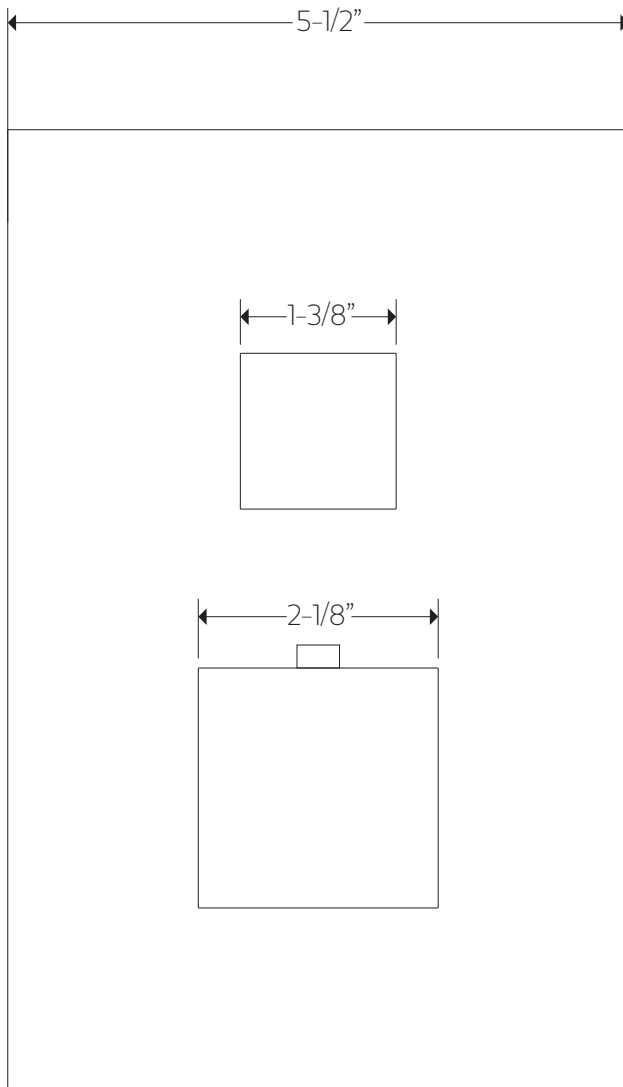

APPROVAL

artos[®]

PS131

PRODUCT DIMENSIONS

premier series shower set

for trim kit

artos[®]

PS131

PRODUCT DIMENSIONS

premier series shower set

for shower head