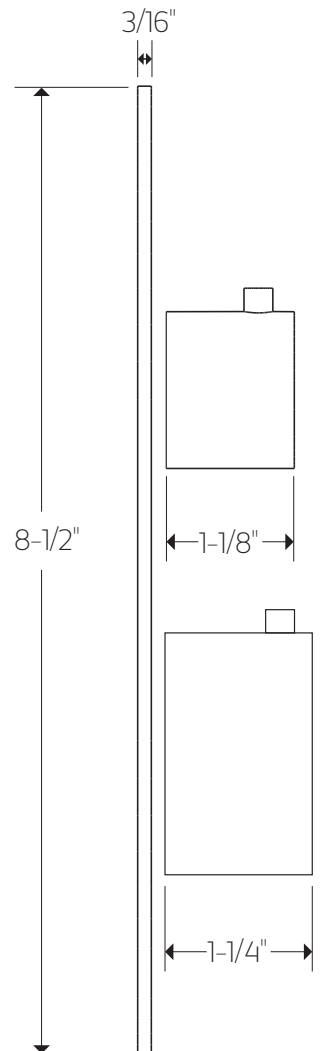

### FLOW CAPACITY

Hand Shower: 1.8 USGPM  
Shower Head: 1.8 USGPM  
Body Jet: 1.8 USGPM

## PRODUCT DIMENSIONS

premier series shower set

for trim kit

## PRODUCT DIMENSIONS

premier series shower set

for shower head

### PRODUCT DIMENSIONS

for hand shower