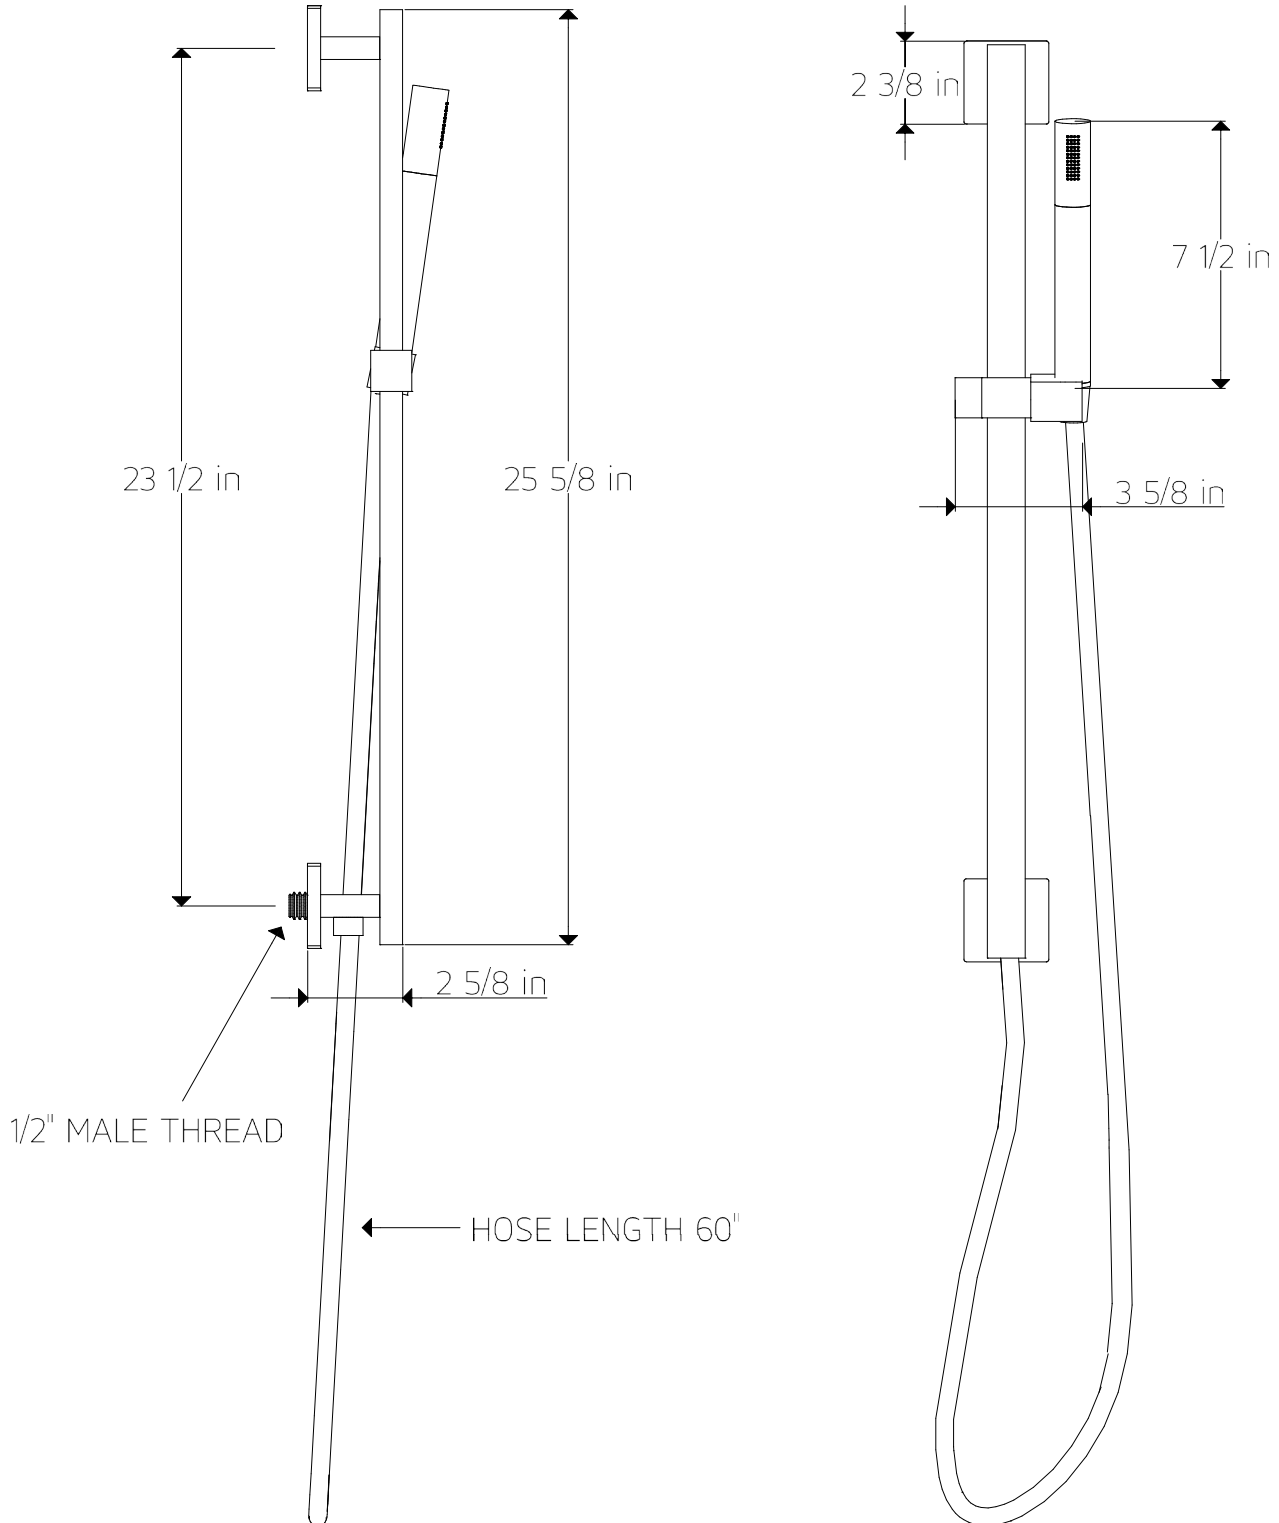

## PRODUCT DIMENSIONS

premier series shower set

for shower head

### PRODUCT DIMENSIONS

for hand shower