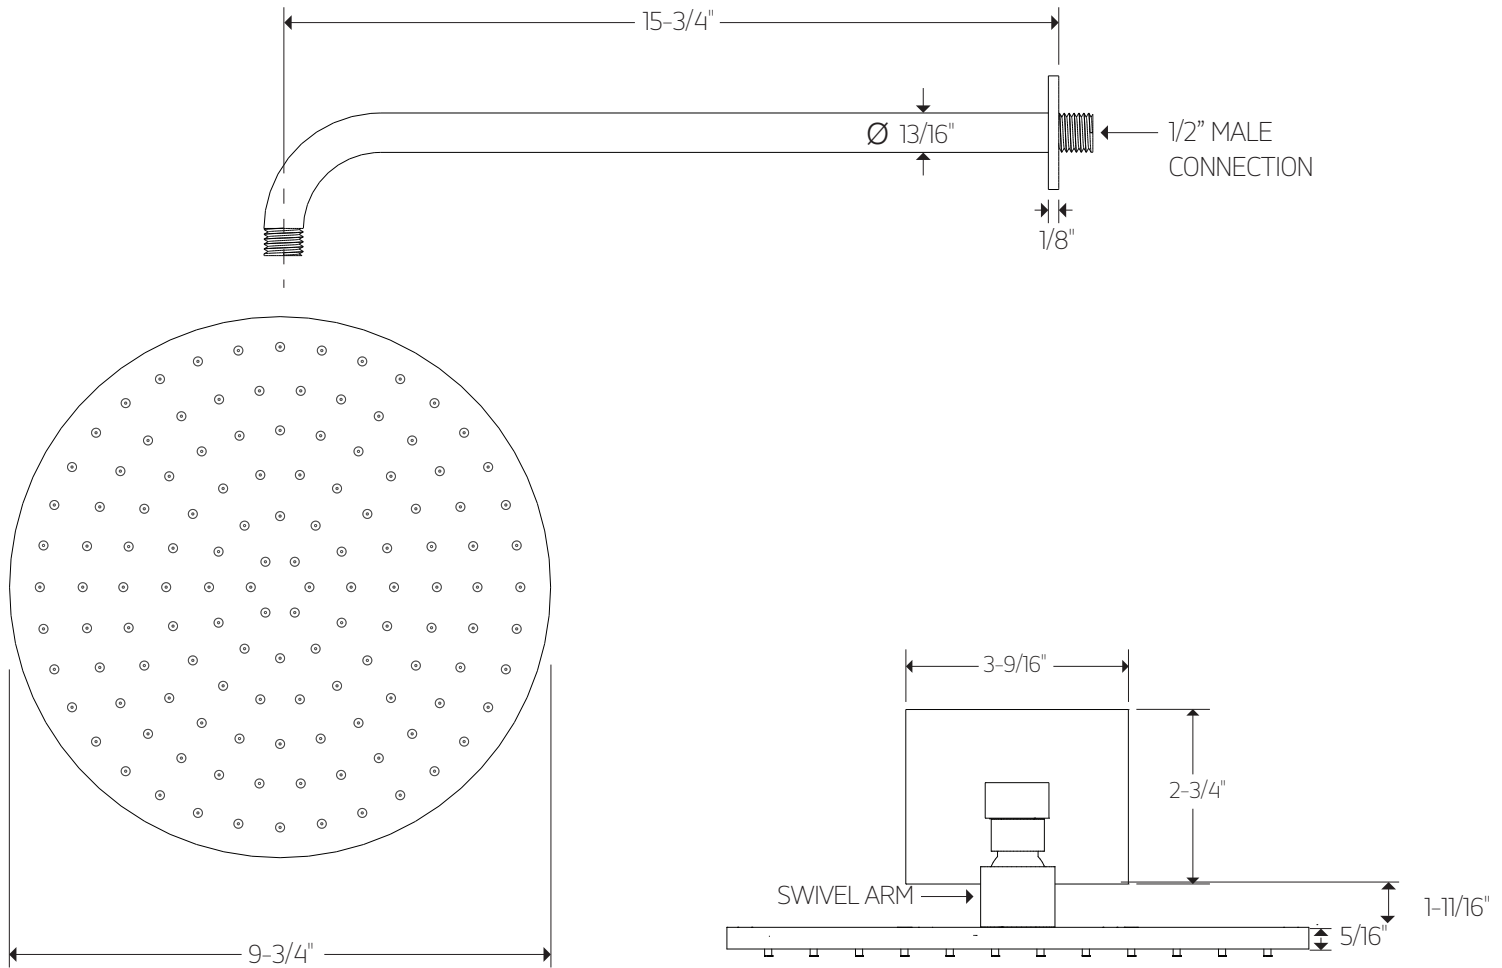

## PRODUCT DIMENSIONS

premier series shower set

for trim kit

## PRODUCT DIMENSIONS

premier series shower set

for shower head