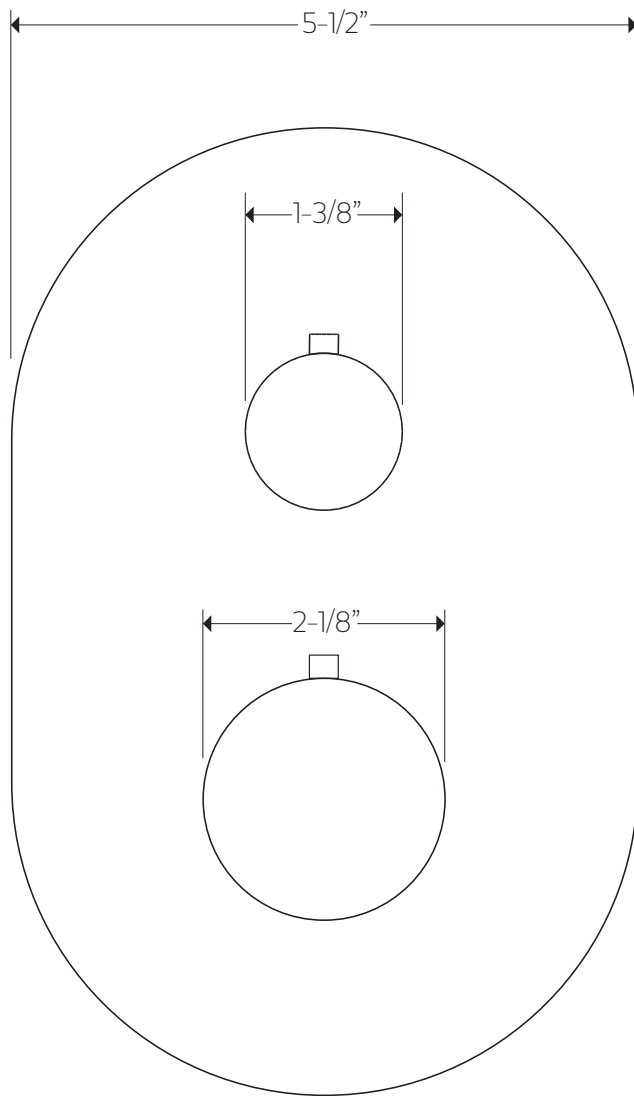

artos[®]

PS124

OPERATING SPECIFICATIONS

premier series shower set

FEATURES

Solid Brass
3-Outlets

INCLUDES

F903B-58TK
F907-28
F907-60
F905-2 x 3

OPERATING PRESSURE

Minimum: 15 psi
Maximum: 75 psi
Above 90psi it may be necessary to install a pressure reducer

OPERATING TEMPERATURE

Maximum: 176°

FLOW CAPACITY

Hand Shower: 1.8 USGPM
Shower Head: 1.8 USGPM
Body Jets: 1.8 USGPM

artos[®]

PS124

premier series shower set

PRODUCT DIMENSIONS

for hand shower