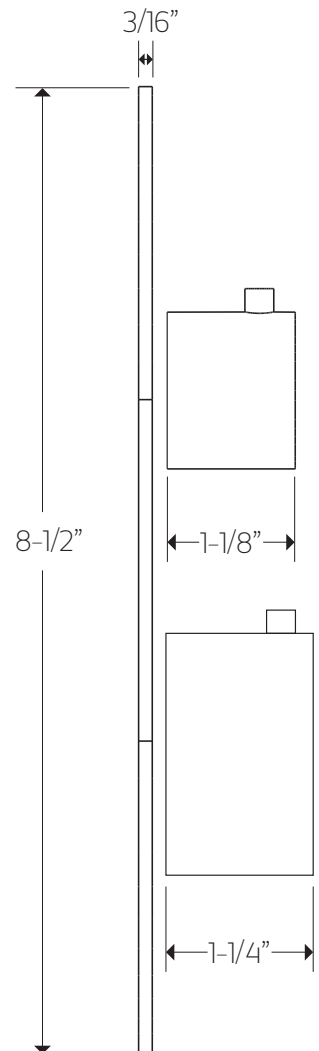

artos[®]

PS124

OPERATING SPECIFICATIONS

premier series shower set

FEATURES

Solid Brass
3-Outlets

INCLUDES

F903B-58TK
F907-28
F907-60
F905-2 x 3

OPERATING PRESSURE

Minimum: 15 psi
Maximum: 75 psi
Above 90psi it may be necessary to install a pressure reducer

OPERATING TEMPERATURE

Maximum: 176°

FLOW CAPACITY

Hand Shower: 1.8 USGPM
Shower Head: 1.8 USGPM
Body Jets: 1.8 USGPM

artos[®]

PS124

premier series shower set

PRODUCT DIMENSIONS

for hand shower