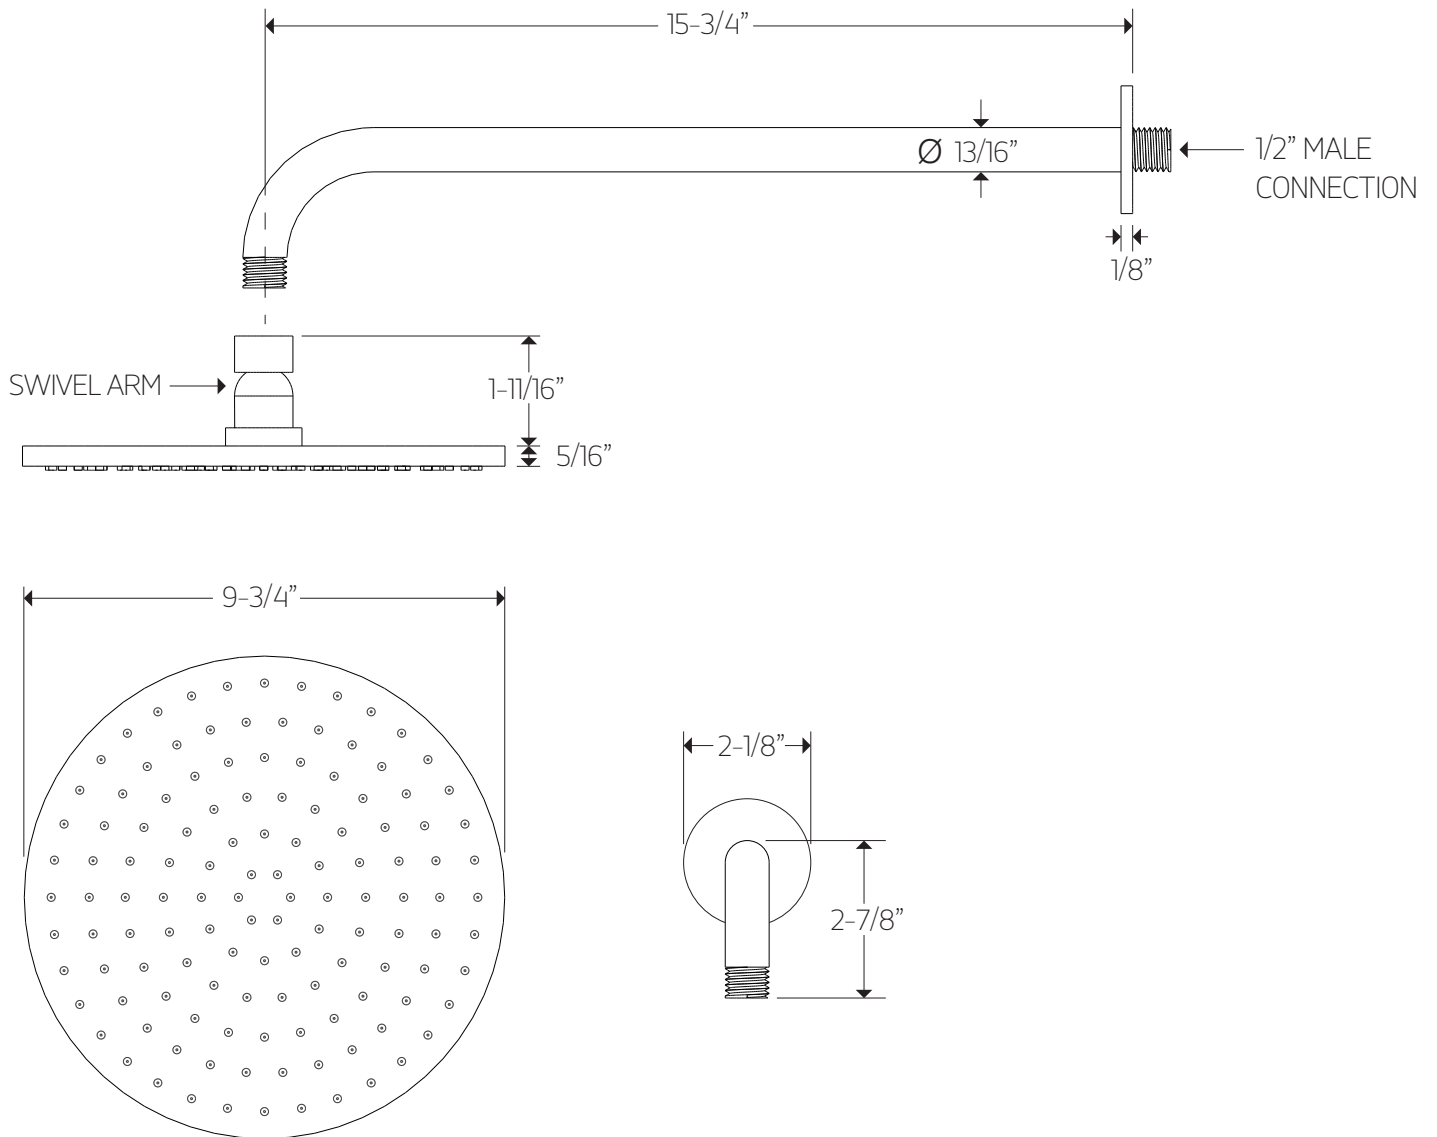

artos[®]

PS124

OPERATING SPECIFICATIONS

premier series shower set

FEATURES

Solid Brass
3-Outlets

INCLUDES

F903B-58TK
F907-28
F907-60
F905-2 x 3

OPERATING PRESSURE

Minimum: 15 psi
Maximum: 75 psi
Above 90psi it may be necessary to install a pressure reducer

OPERATING TEMPERATURE

Maximum: 176°

FLOW CAPACITY

Hand Shower: 1.8 USGPM
Shower Head: 1.8 USGPM
Body Jets: 1.8 USGPM

artos[®]

PS124

premier series shower set

PRODUCT DIMENSIONS

for hand shower