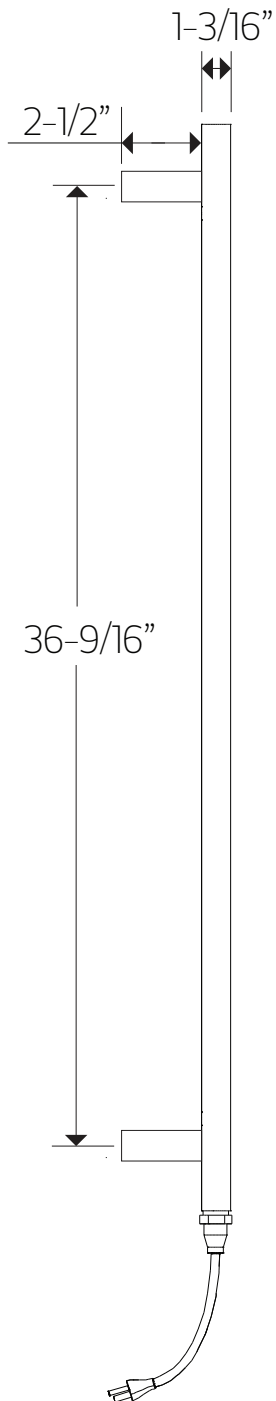

M11145P

TECHNICAL DATA SHEET

denby towel warmer,
plug-in

artos[®]

M11145P

OPERATING SPECIFICATIONS

denby towel warmer,
plug-in

FEATURES

Towel warming, drying and auxiliary heating.

ELEMENT

300W, 110V

CODES

UL Approved
CSA-US Approved

REQUIREMENTS

The towel warmer must be installed so that the Element is at the bottom.