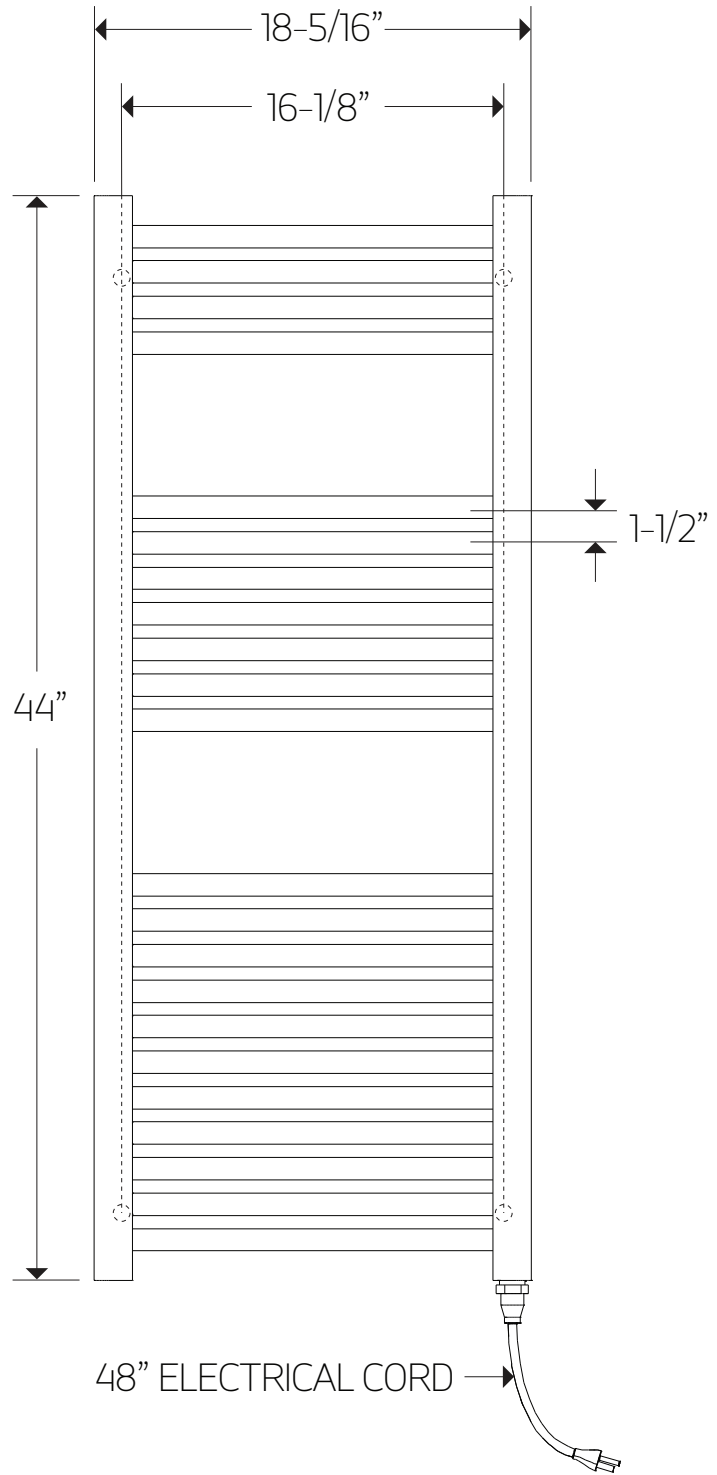

M11145P

TECHNICAL DATA SHEET

denby towel warmer,
plug-in

artos[®]

M11145P

OPERATING SPECIFICATIONS

denby towel warmer,
plug-in

FEATURES

Towel warming, drying and auxiliary heating.

ELEMENT

300W, 110V

CODES

UL Approved
CSA-US Approved

REQUIREMENTS

The towel warmer must be installed so that the Element is at the bottom.