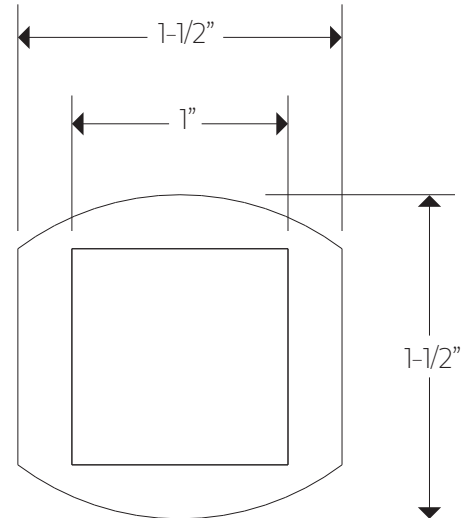

artos

LT73

TECHNICAL DATA SHEET

robe hook squ+safire

artos

LT73

OPERATING SPECIFICATIONS

robe hook squ+safire