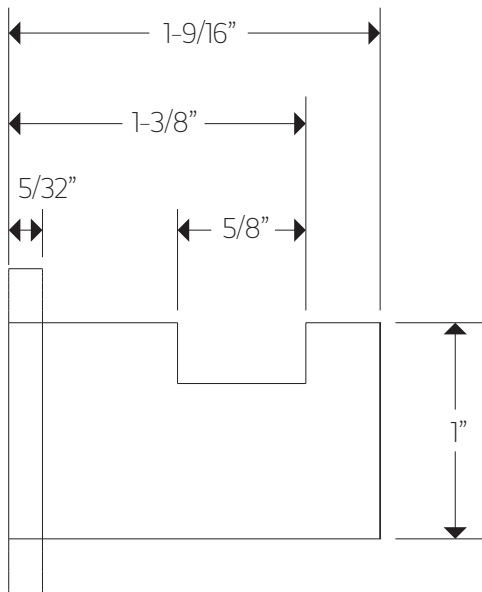

artos

LT73

TECHNICAL DATA SHEET

robe hook squ+safire

artos

LT73

OPERATING SPECIFICATIONS

robe hook squ+safire