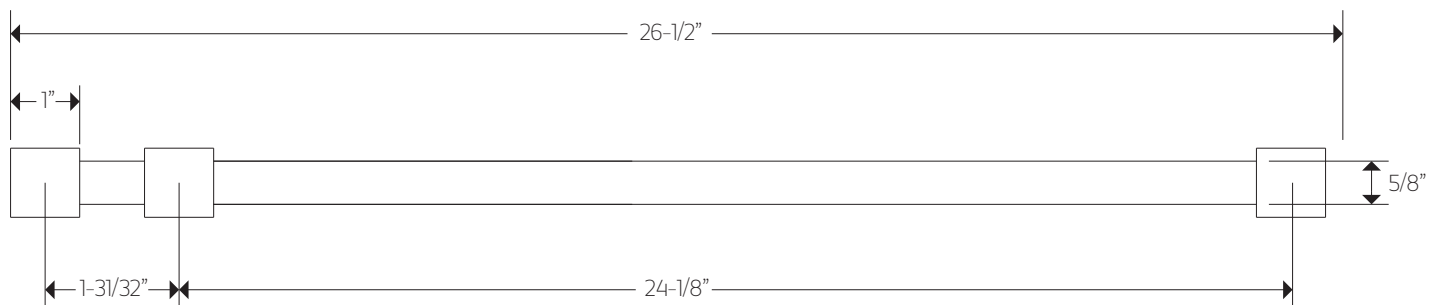

LT 41

TECHNICAL DATA SHEET

double post towel bar 24" squ

artos[®]

LT 41

OPERATING SPECIFICATIONS

double post towel bar 24" squ

BRUSHED NICKEL (BN)