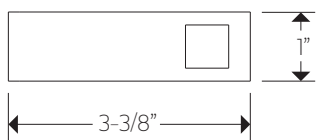

LT 41

TECHNICAL DATA SHEET

double post towel bar 24" squ

artos[®]

LT 41

OPERATING SPECIFICATIONS

double post towel bar 24" squ

BRUSHED NICKEL (BN)