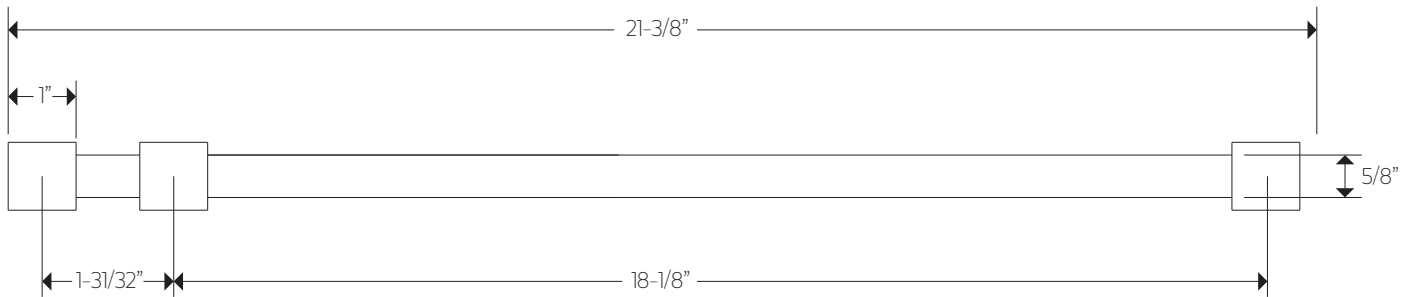

LT40

TECHNICAL DATA SHEET

double post towel bar 18" squ

# artos

LT40

**OPERATING SPECIFICATIONS**

double post towel bar 18" squ

BRUSHED NICKEL(BN)

CHROME(CH)